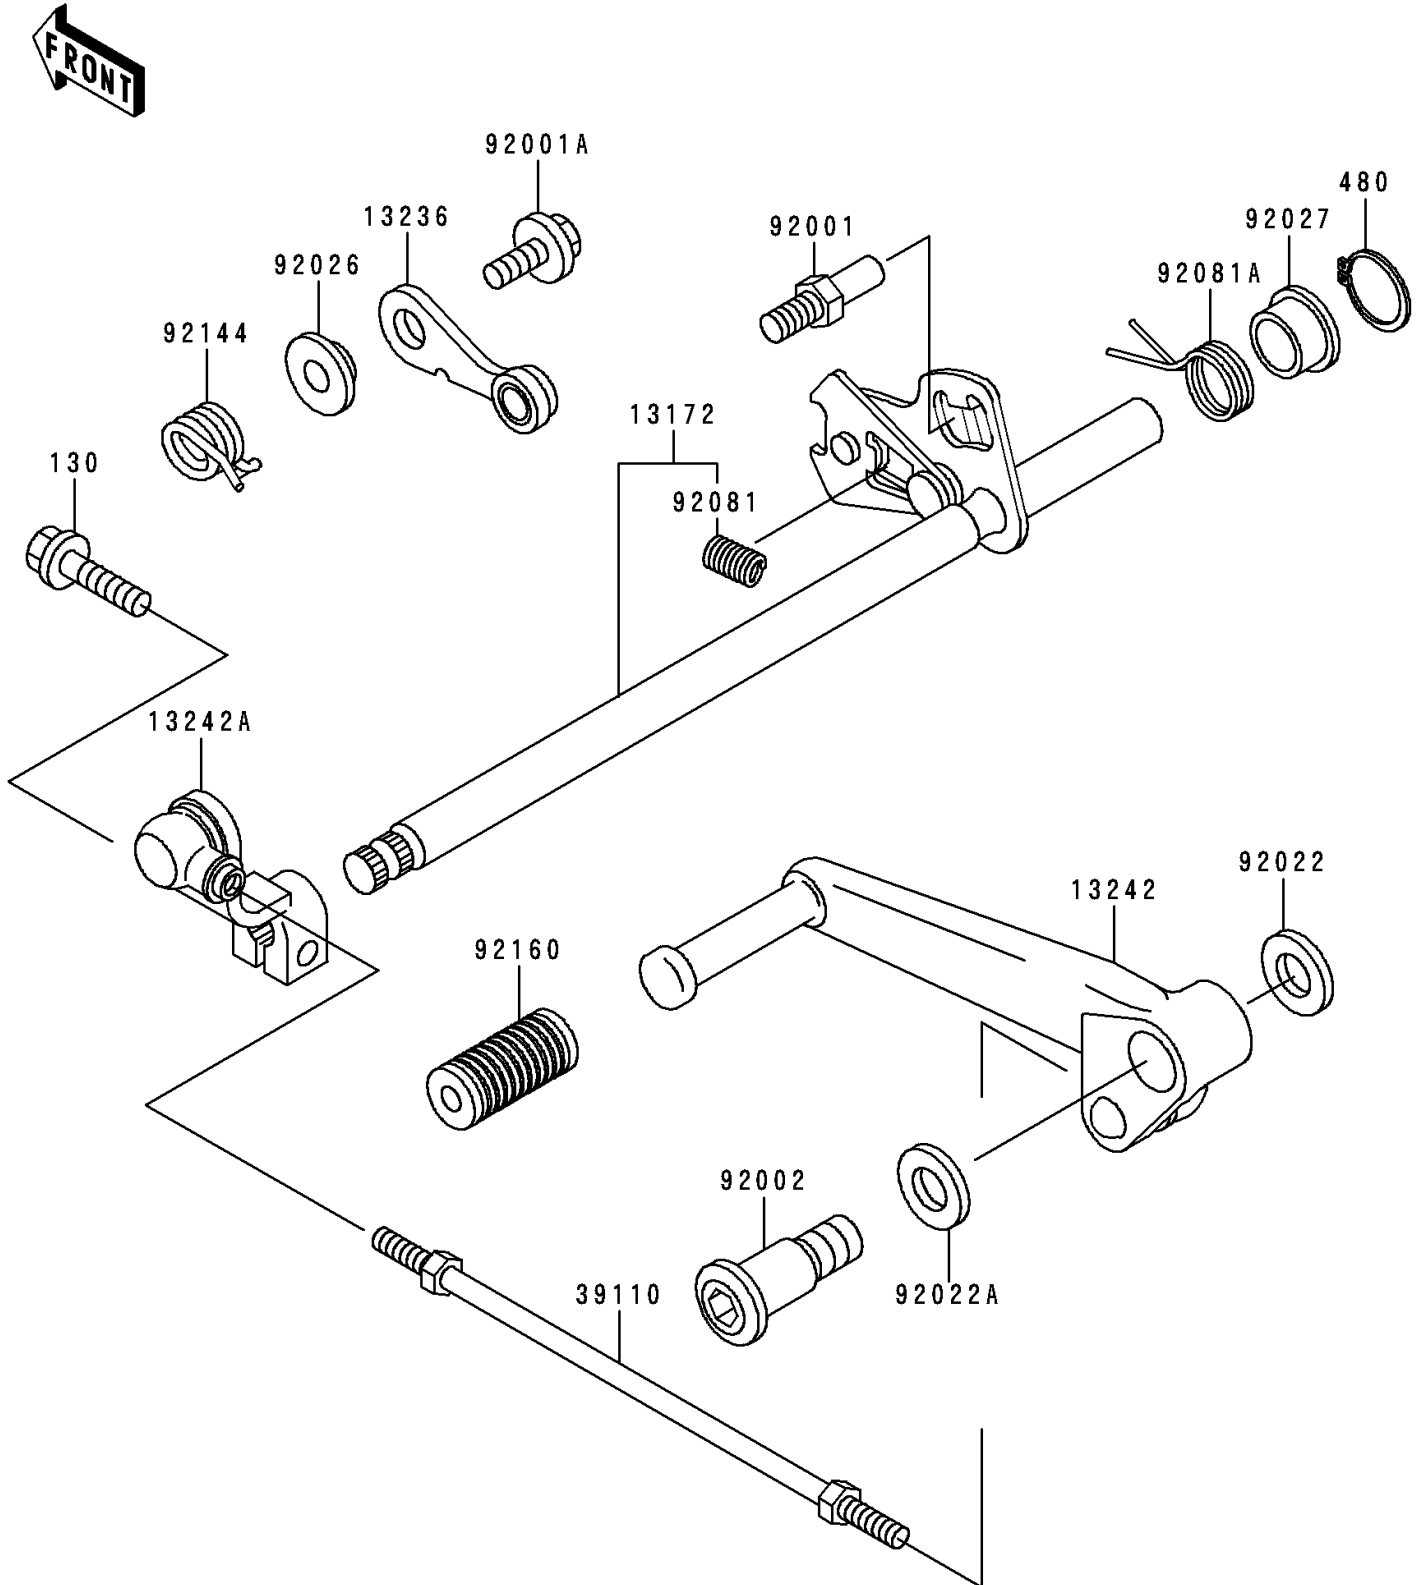

1997 Ninja® ZX™-6

PARTS DIAGRAM

Gear Change Mechanism

E1370

1997 Ninja® ZX™-6

PARTS LIST

Gear Change Mechanism

ITEM NAME

PART NUMBER

QUANTITY
