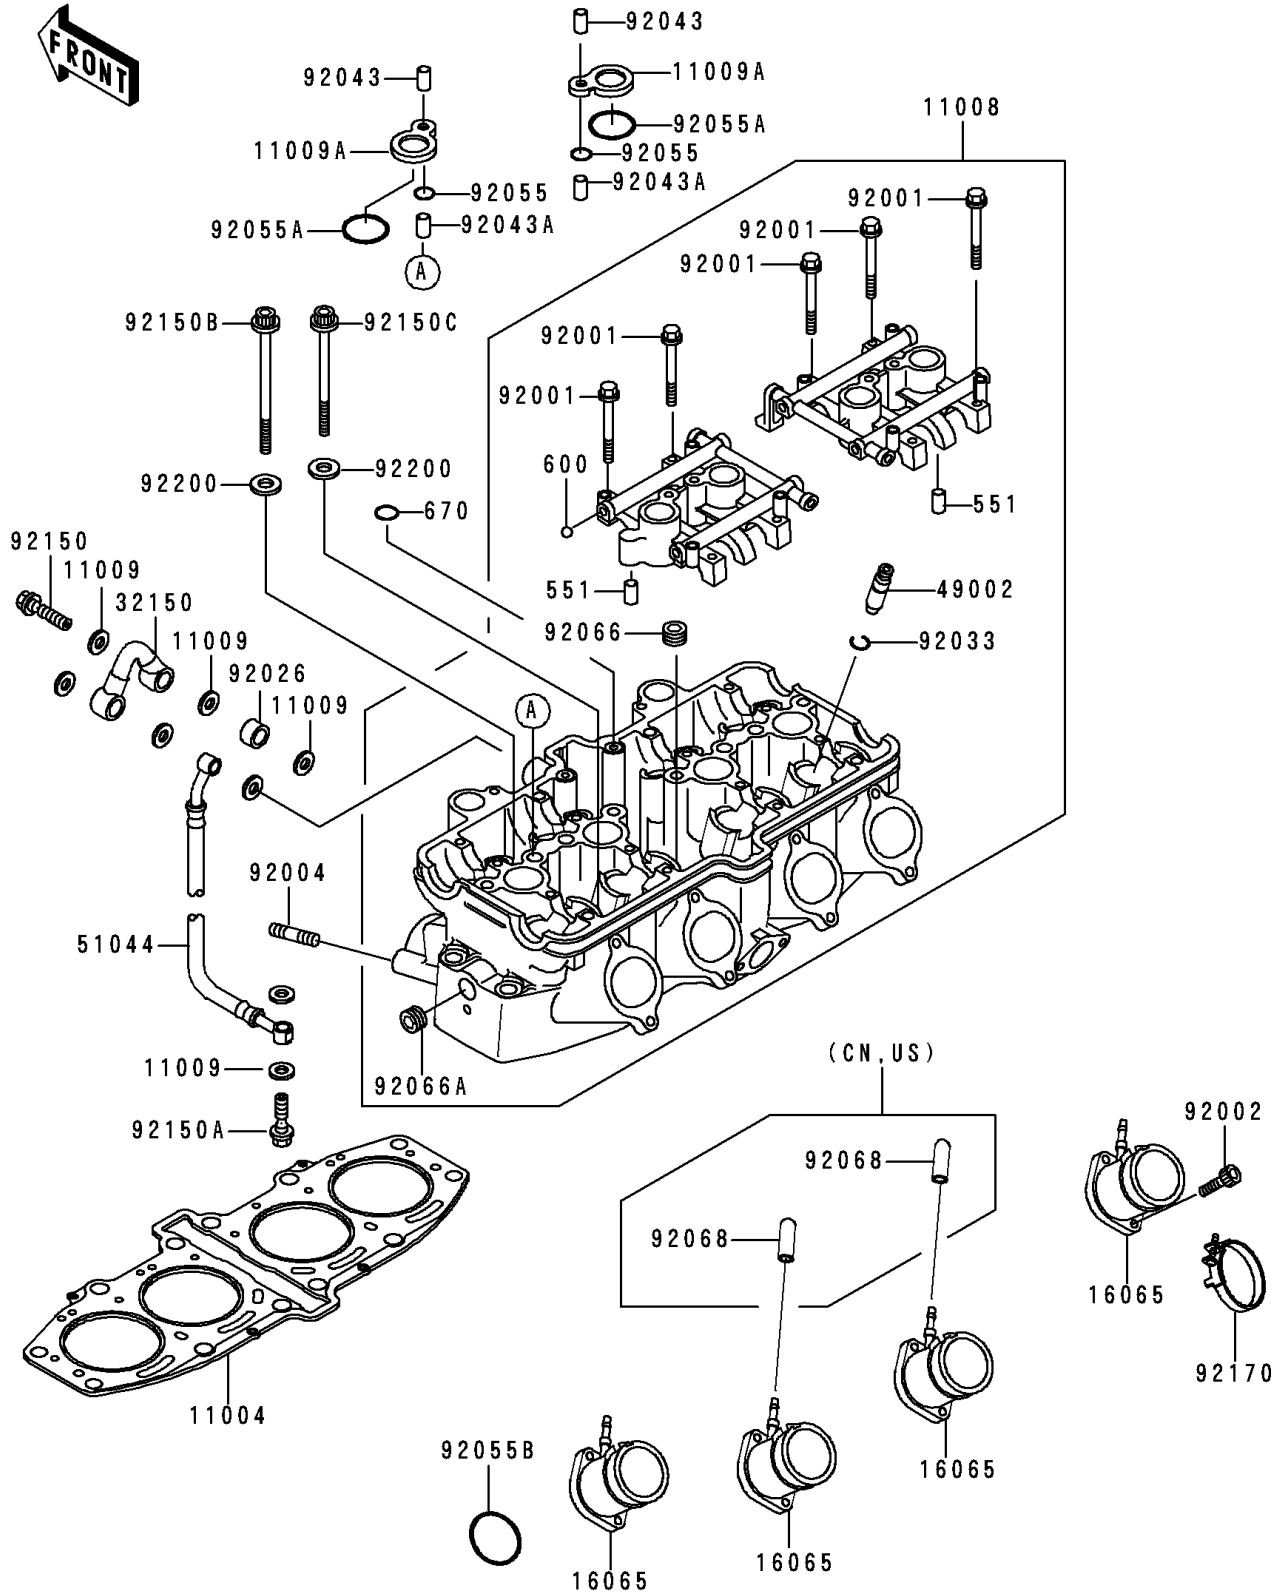

1997 Ninja[®] ZX[™]-6

PARTS DIAGRAM

Cylinder Head

E1111

1997 Ninja® ZX™-6

PARTS LIST

Cylinder Head

ITEM NAME

PART NUMBER

QUANTITY
