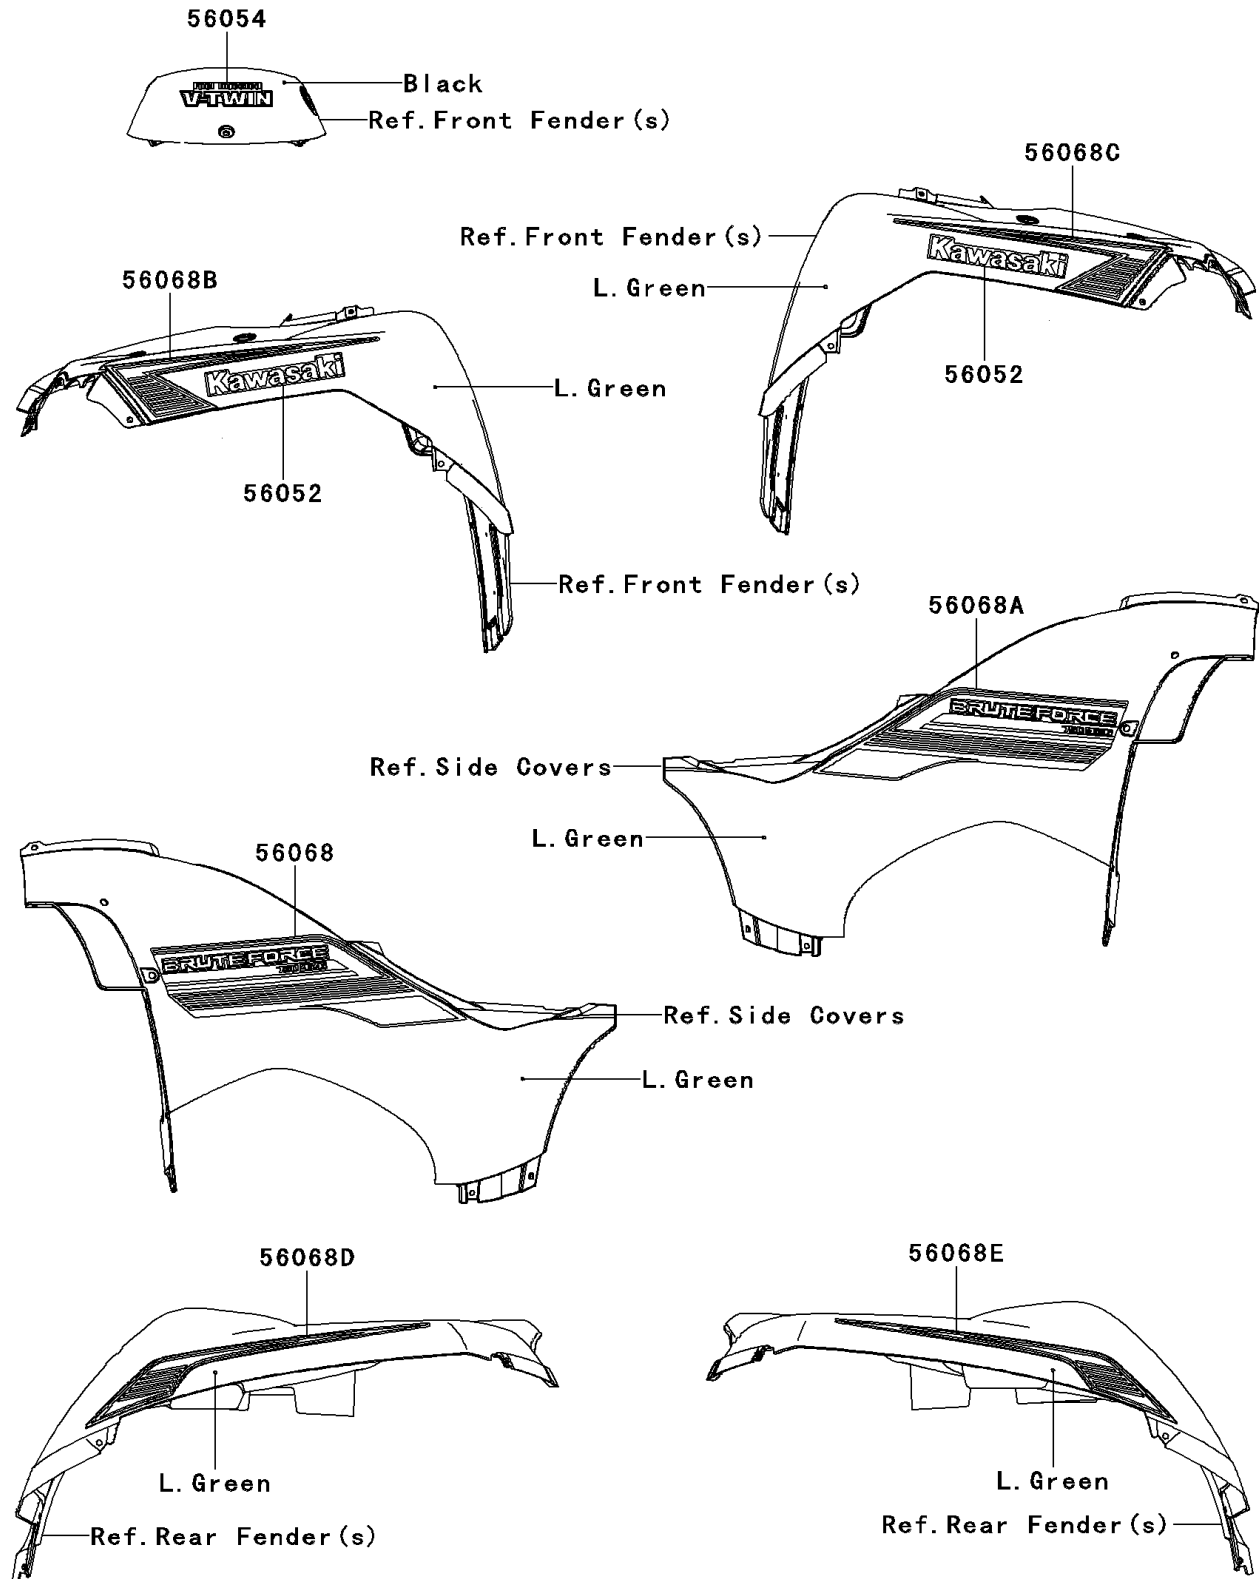

2009 Brute Force® 750 4x4i

PARTS DIAGRAM

Decals(L.Green)(D9F)

F2861H

2009 Brute Force[®] 750 4x4i

PARTS LIST

Decals(L.Green)(D9F)

ITEM NAME

PART NUMBER

QUANTITY
