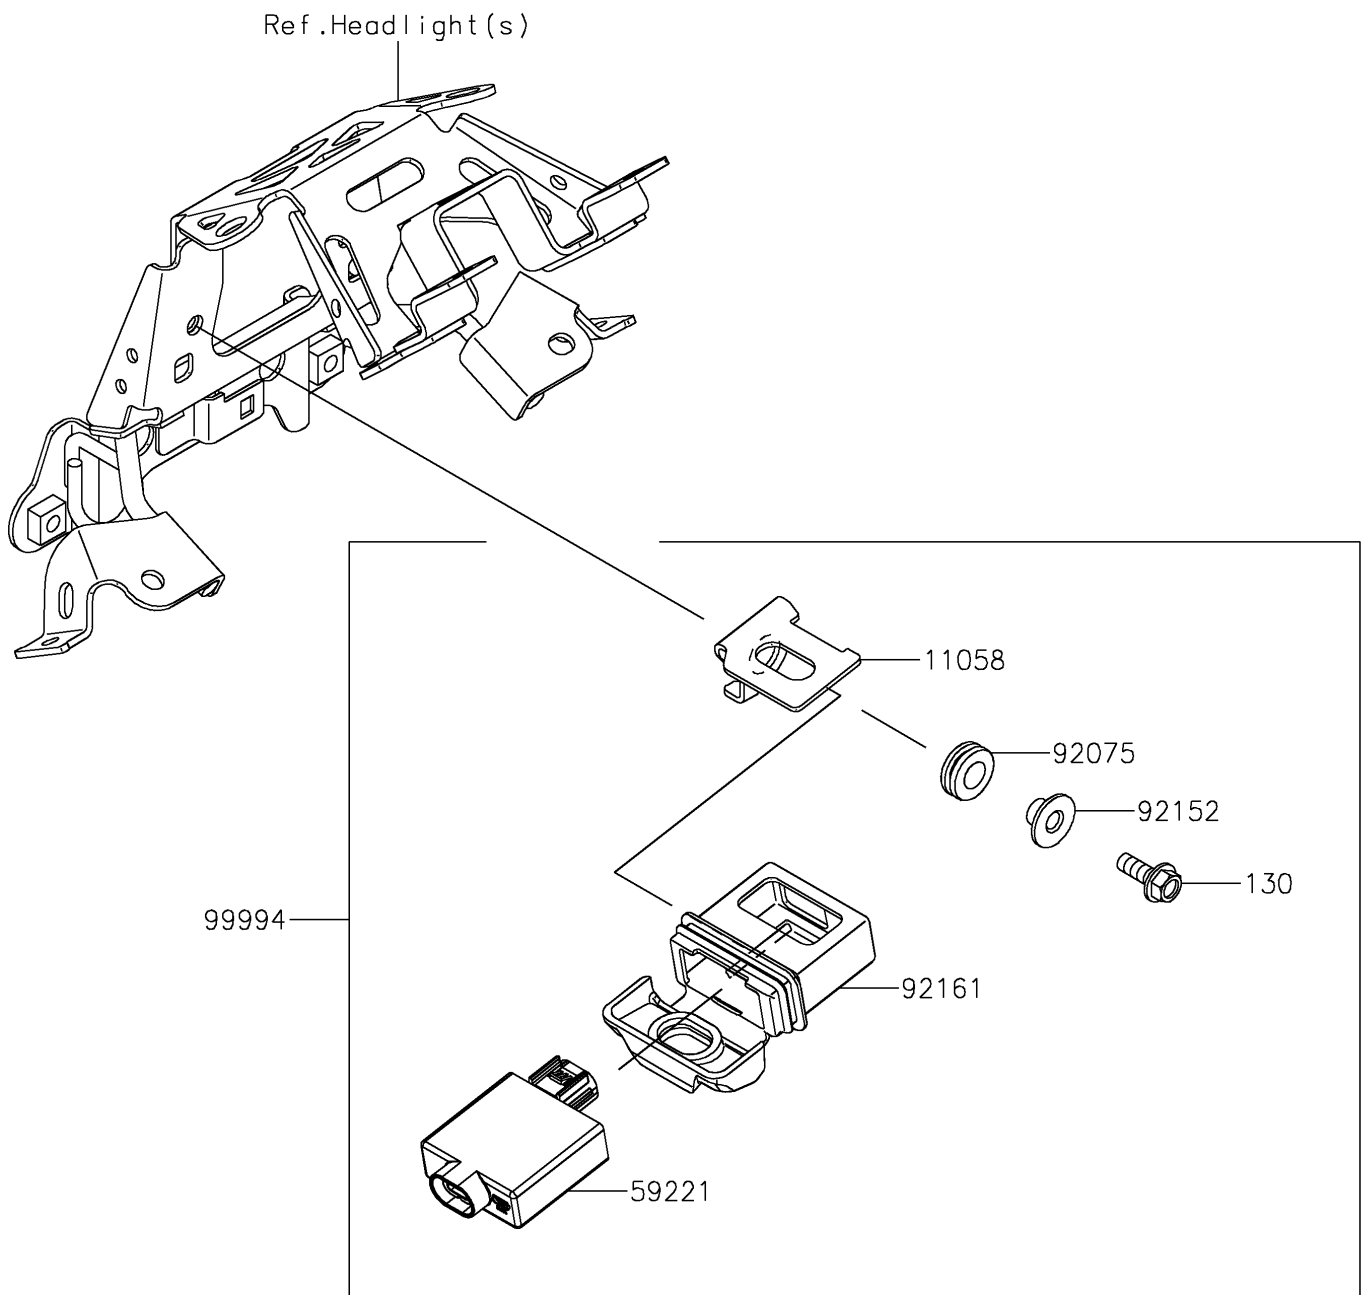

2025 Z900 ABS

PARTS DIAGRAM

Accessory(USB Outlet)

F2910G

2025 Z900 ABS

PARTS LIST

Accessory(USB Outlet)

ITEM NAME	PART NUMBER	QUANTITY
BRACKET (Ref # 11058)	11058-1891	1
CONNECTOR-CORD,USB TYPE-C (Ref # 59221)	59221-0022	1
DAMPER (Ref # 92075)	92075-2097	1
COLLAR,5.2X7.8X7.2 (Ref # 92152)	92152-2371	1
DAMPER (Ref # 92161)	92161-2731	1
USB OUTLET (Ref # 99994)	99994-2149	1
BOLT-FLANGED,5X14 (Ref # 130)	130BA0514	1