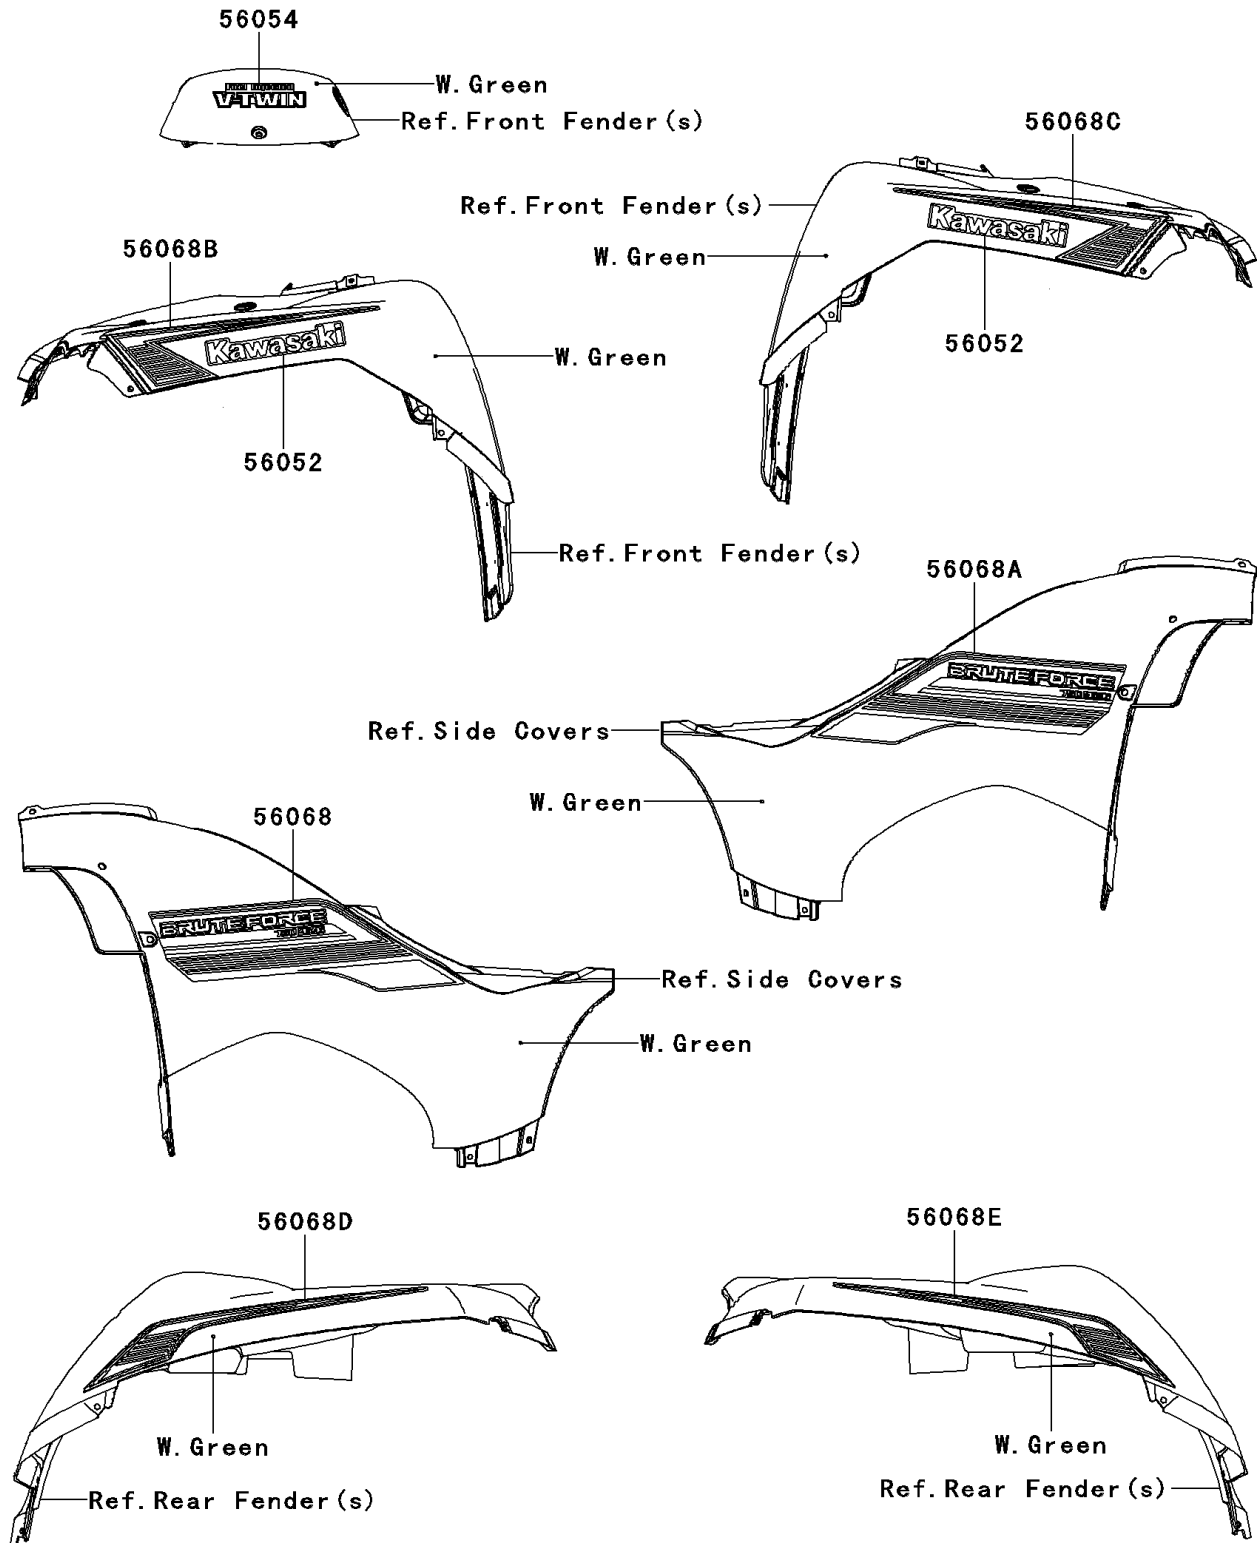

2009 Brute Force® 750 4x4i

PARTS DIAGRAM

Decals(W.Green)(D9F)

F2861G

2009 Brute Force® 750 4x4i

PARTS LIST

Decals(W.Green)(D9F)

ITEM NAME	PART NUMBER	QUANTITY
MARK,SIDE COVER,KAWASAKI (Ref # 56052)	56052-0947	2
MARK,FUEL INJECTED V-TWIN (Ref # 56054)	56054-0229	1
PATTERN,SIDE COVER,LH (Ref # 56068)	56068-1138	1
PATTERN,SIDE COVER,RH (Ref # 56068A)	56068-1139	1
PATTERN,FR FENDER,LH (Ref # 56068B)	56068-1144	1
PATTERN,FR FENDER,RH (Ref # 56068C)	56068-1145	1
PATTERN,RR FENDER,LH (Ref # 56068D)	56068-1146	1
PATTERN,RR FENDER,RH (Ref # 56068E)	56068-1147	1