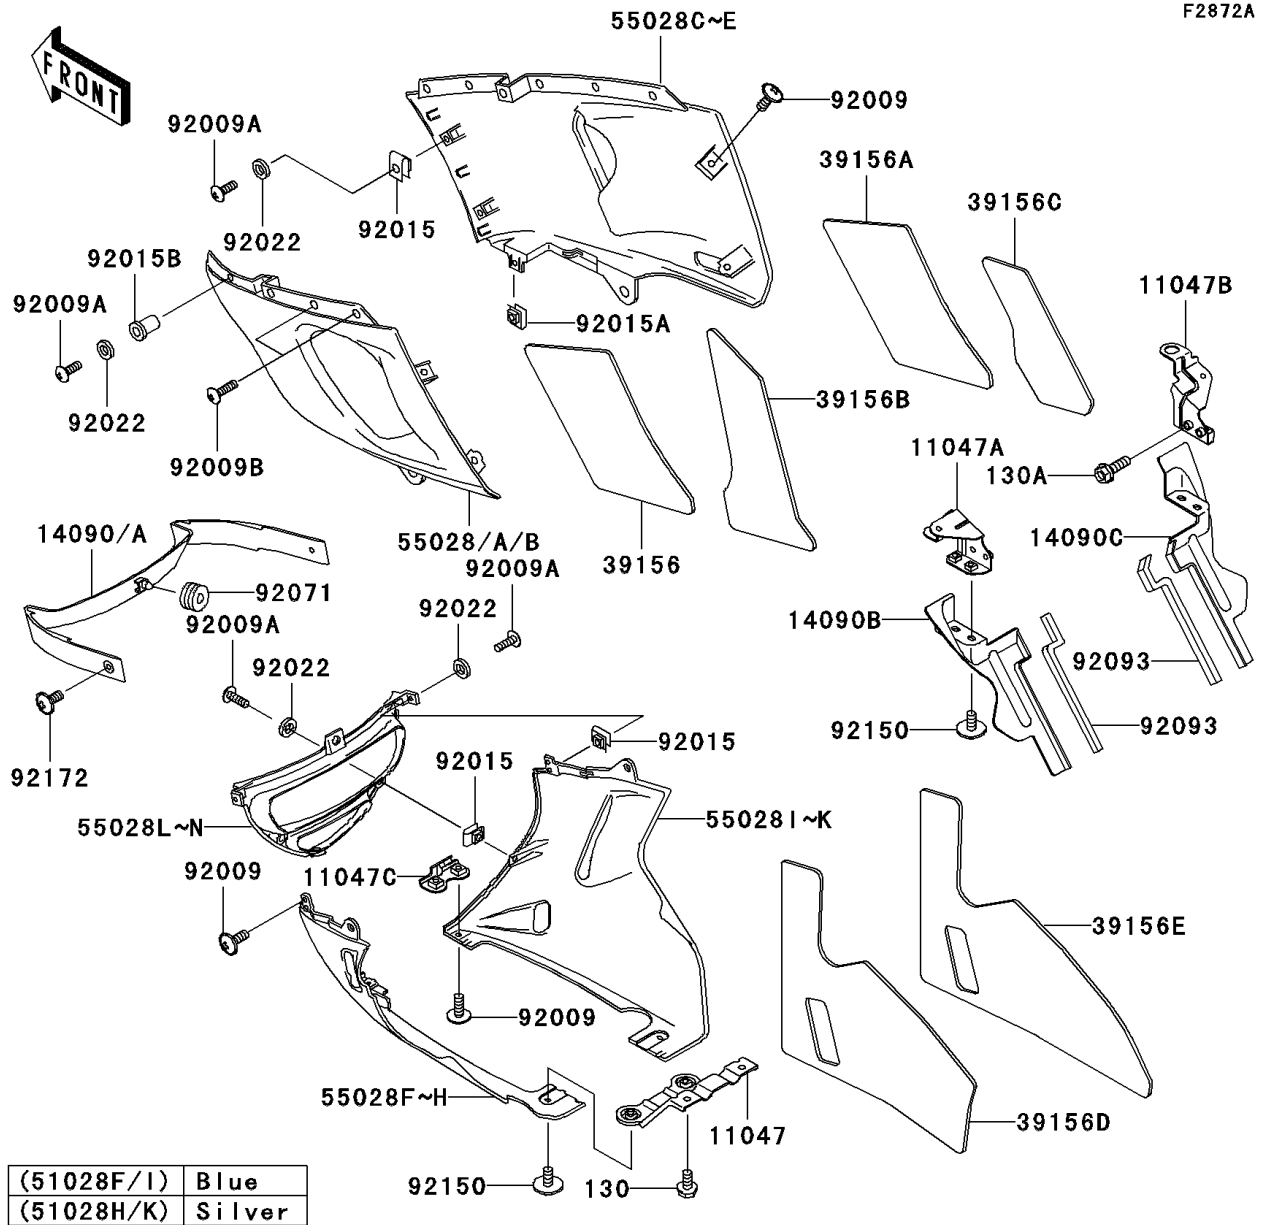

2004 ZZR600

PARTS DIAGRAM

Cowling Lower(E12/E13)

| | |
|------------|--------|
| (51028F/I) | Blue |
| (51028H/K) | Silver |

WOD

2004 ZZR600

PARTS LIST

Cowling Lowers(E12/E13)

| ITEM NAME | PART NUMBER | QUANTITY |
|---|----------------|----------|
| BRACKET,LWR COWLING (Ref # 11047) | 11047-1091 | 1 |
| BRACKET,CNT COWLING,LH (Ref # 11047A) | 11047-1936 | 1 |
| BRACKET,CNT COWLING,RH (Ref # 11047B) | 11047-1937 | 1 |
| BRACKET,LWR COWLING,FR (Ref # 11047C) | 11047-1938 | 1 |
| COVER,HEAT GUARD,LH (Ref # 14090B) | 14090-1292 | 1 |
| COVER,HEAT GUARD,RH (Ref # 14090C) | 14090-1293 | 1 |
| PAD,CNT COWLING,LH,FR (Ref # 39156) | 39156-1667 | 1 |
| PAD,CNT COWLING,RH,FR (Ref # 39156A) | 39156-1668 | 1 |
| PAD,CNT COWLING,LH,RR (Ref # 39156B) | 39156-1669 | 1 |
| PAD,CNT COWLING,RH,RR (Ref # 39156C) | 39156-1670 | 1 |
| PAD,LWR COWLING,LH (Ref # 39156D) | 39156-1671 | 1 |
| PAD,LWR COWLING,RH (Ref # 39156E) | 39156-1672 | 1 |
| BOLT-FLANGED (Ref # 130) | 130J0612 | 2 |
| BOLT-FLANGED (Ref # 130A) | 130J0620 | 4 |
| SCREW,6X16 (Ref # 92009) | 92009-1621 | 6 |
| SCREW,5X16,BLACK (Ref # 92009A) | 92009-1654 | 15 |
| SCREW,5X20,BLACK (Ref # 92009B) | 92009-1656 | 4 |
| NUT,5MM (Ref # 92015) | 92015-1573 | 8 |
| NUT,6MM (Ref # 92015A) | 92015-1602 | 2 |
| NUT,WELL,5MM (Ref # 92015B) | 92015-1757 | 10 |
| WASHER,NYLON,5.3X11.5X1.5 (Ref # 92022) | 92022-1521 | 15 |
| GROMMET (Ref # 92071) | 92071-056 | 1 |
| SEAL (Ref # 92093) | 92093-1351 | 2 |
| BOLT,6X14 (Ref # 92150) | 92150-1133 | 6 |
| SCREW,6X14 (Ref # 92172) | 92172-0107 | 2 |
| COVER,CNT,P.C.GRAY (Ref # 14090) | 14090-1263-CQ | 1 |
| COVER,CNT,C.GRAY (Ref # 14090A) | 14090-1263-EZ | 1 |
| COWLING,CNT,LH,C.T.BLUE (Ref # 55028) | 55028-1293-235 | 1 |
| COWLING,CNT,LH,M.R.RED (Ref # 55028A) | 55028-1293-369 | 1 |