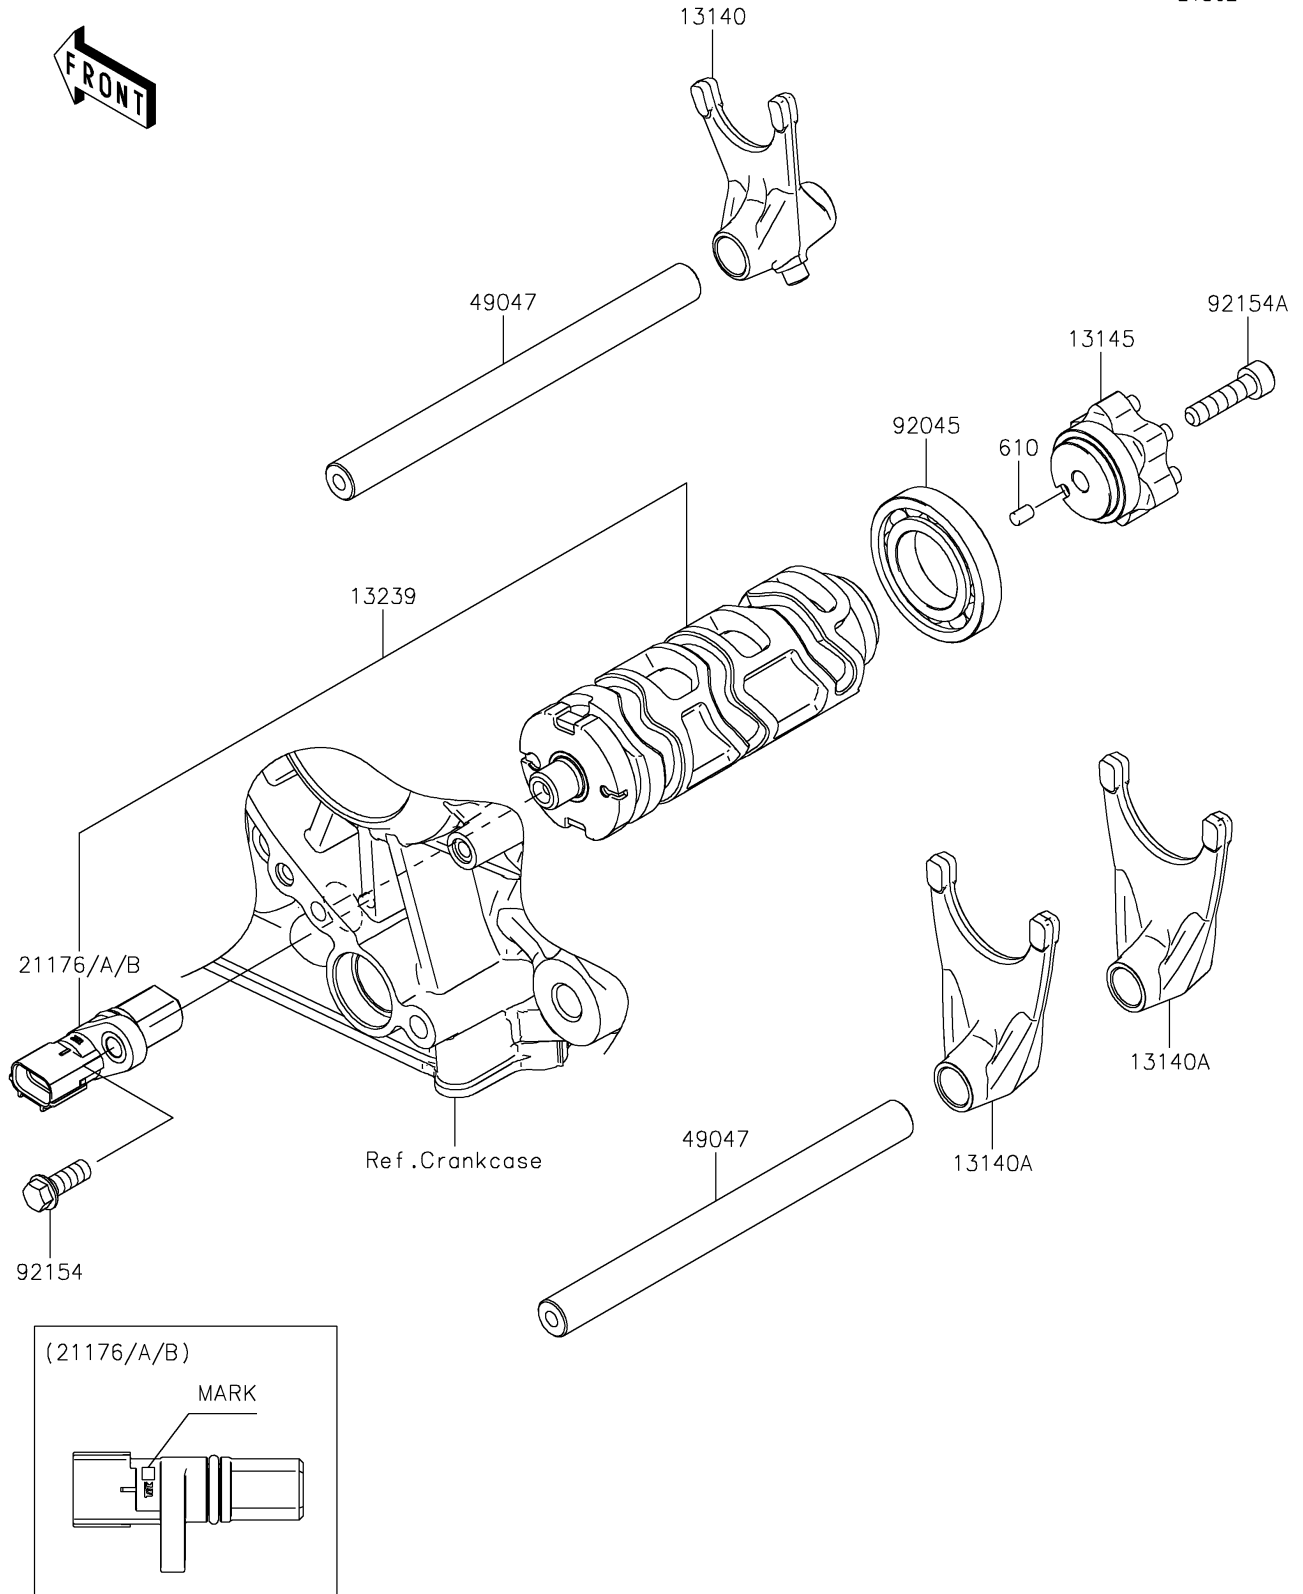

2025 Z900 ABS

PARTS DIAGRAM

Gear Change Drum/Shift Fork(s)

E1362

2025 Z900 ABS

PARTS LIST

Gear Change Drum/Shift Fork(s)

ITEM NAME	PART NUMBER	QUANTITY
FORK-SHIFT (Ref # 13140)	13140-0061	1
FORK-SHIFT (Ref # 13140A)	13140-0062	2
CAM-CHANGE DRUM (Ref # 13145)	13145-0048	1
DRUM-ASSY-CHANGE (Ref # 13239)	13239-0600	1
SENSOR,GEAR POSITION,M MARK (Ref # 21176)	21176-0825	1
SENSOR,GEAR POSITION,H MARK (Ref # 21176A)	21176-0845	1
SENSOR,GEAR POSITION,L MARK (Ref # 21176B)	21176-0846	1
ROD-SHIFT (Ref # 49047)	49047-0644	2
BEARING-BALL,16005 (Ref # 92045)	92045-1045	1
BOLT,FLANGED,6X16 (Ref # 92154)	92154-2096	1
BOLT,SOCKET,6X25 (Ref # 92154A)	92154-3829	1
ROLLER,4X6 (Ref # 610)	610A0406	1