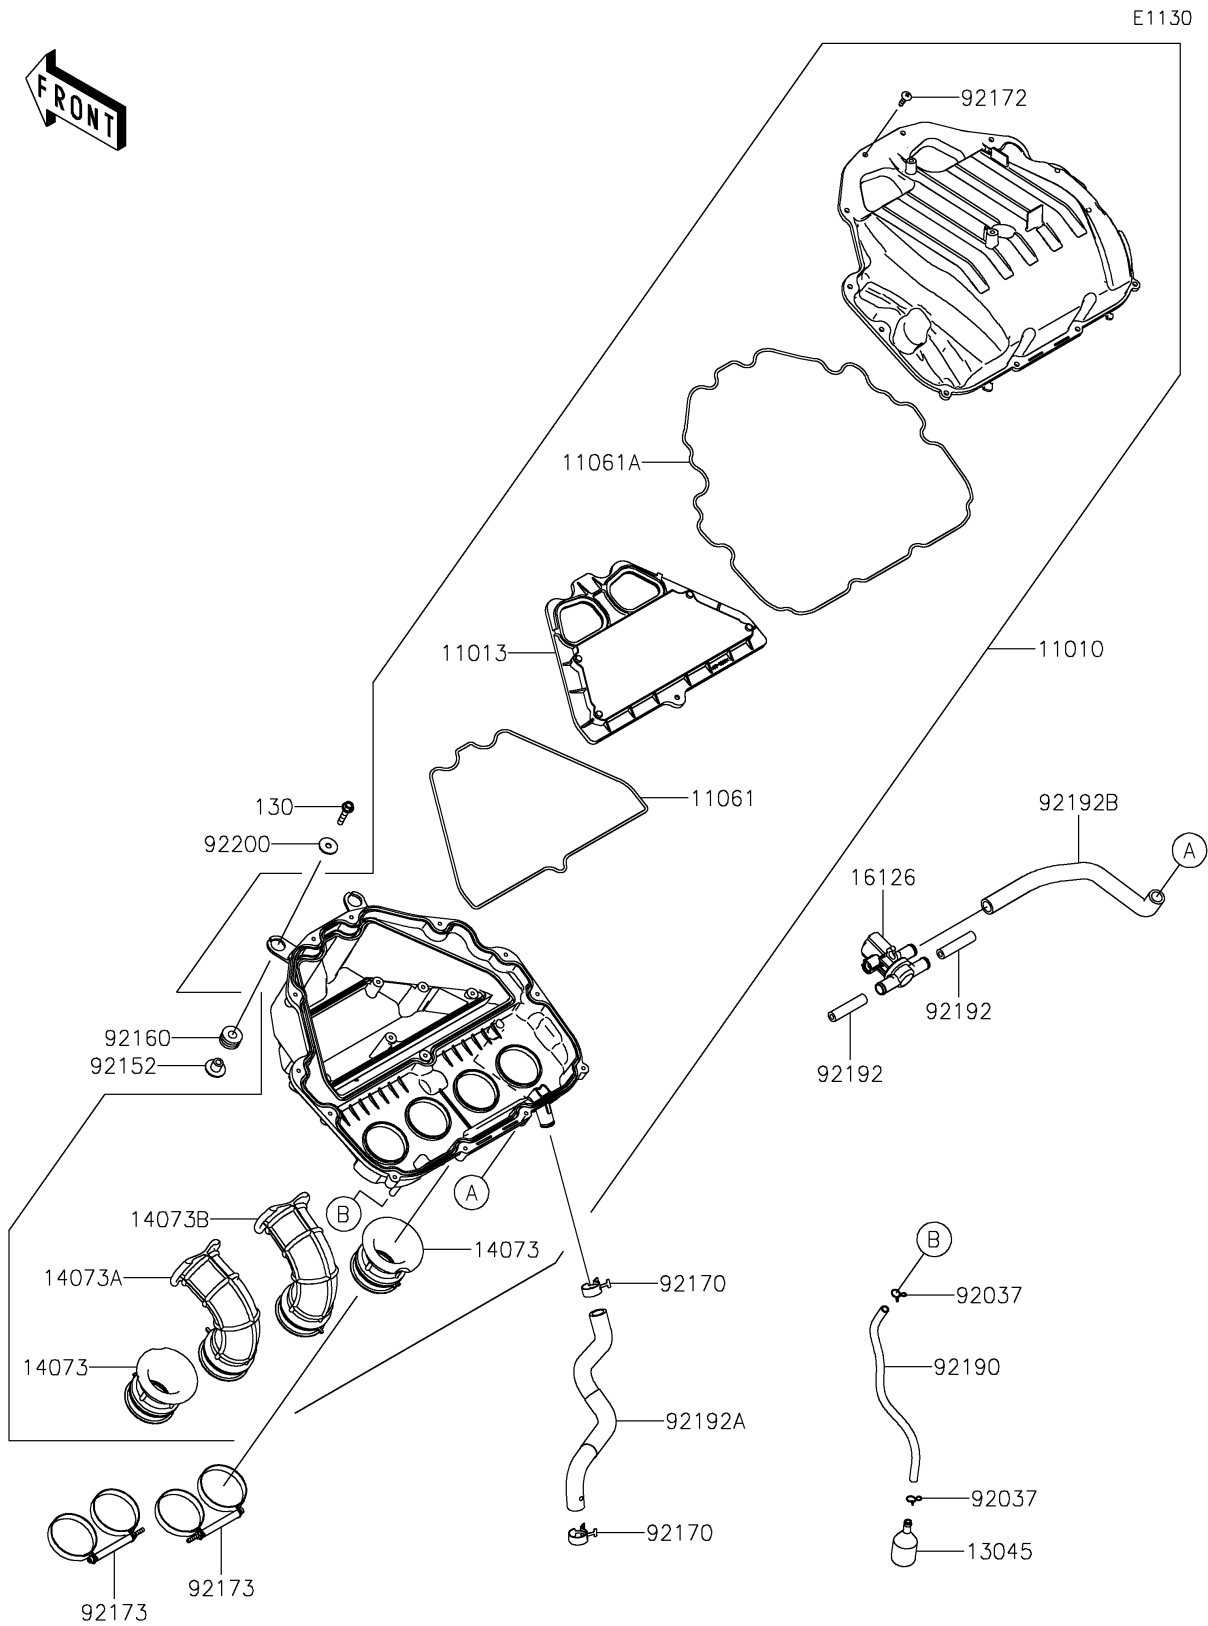

2025 Z900 ABS

PARTS DIAGRAM

Air Cleaner

2025 Z900 ABS

PARTS LIST

Air Cleaner

ITEM NAME	PART NUMBER	QUANTITY
FILTER-ASSY-AIR (Ref # 11010)	11010-1863	1
ELEMENT-AIR FILTER (Ref # 11013)	11013-0760	1
GASKET,ELEMENT (Ref # 11061)	11061-1216	1
GASKET,UPP-LWR (Ref # 11061A)	11061-1583	1
RECEIVER-OIL (Ref # 13045)	13045-1057	1
DUCT,#1,#4 (Ref # 14073)	14073-2114	2
DUCT,#2 (Ref # 14073A)	14073-2115	1
DUCT,#3 (Ref # 14073B)	14073-2116	1
VALVE,AIR SWITCHING (Ref # 16126)	16126-0745	1
CLAMP (Ref # 92037)	92037-1712	2
COLLAR,6.5X10.5X13.1 (Ref # 92152)	92152-0547	2
DAMPER (Ref # 92160)	92160-1162	2
CLAMP (Ref # 92170)	92170-1060	2
SCREW,TAPPING,5X20 (Ref # 92172)	92172-0483	13
CLAMP (Ref # 92173)	92173-2298	2
TUBE,6X9X300 (Ref # 92190)	92190-1253	1
TUBE,HEAD-ASWV (Ref # 92192)	92192-0843	2
TUBE,BLOWBY (Ref # 92192A)	92192-1692	1
TUBE,ASWV-A/C (Ref # 92192B)	92192-2794	1
WASHER,6.5X22X1.6 (Ref # 92200)	92200-1087	2
BOLT-FLANGED,6X30 (Ref # 130)	130BB0630	2