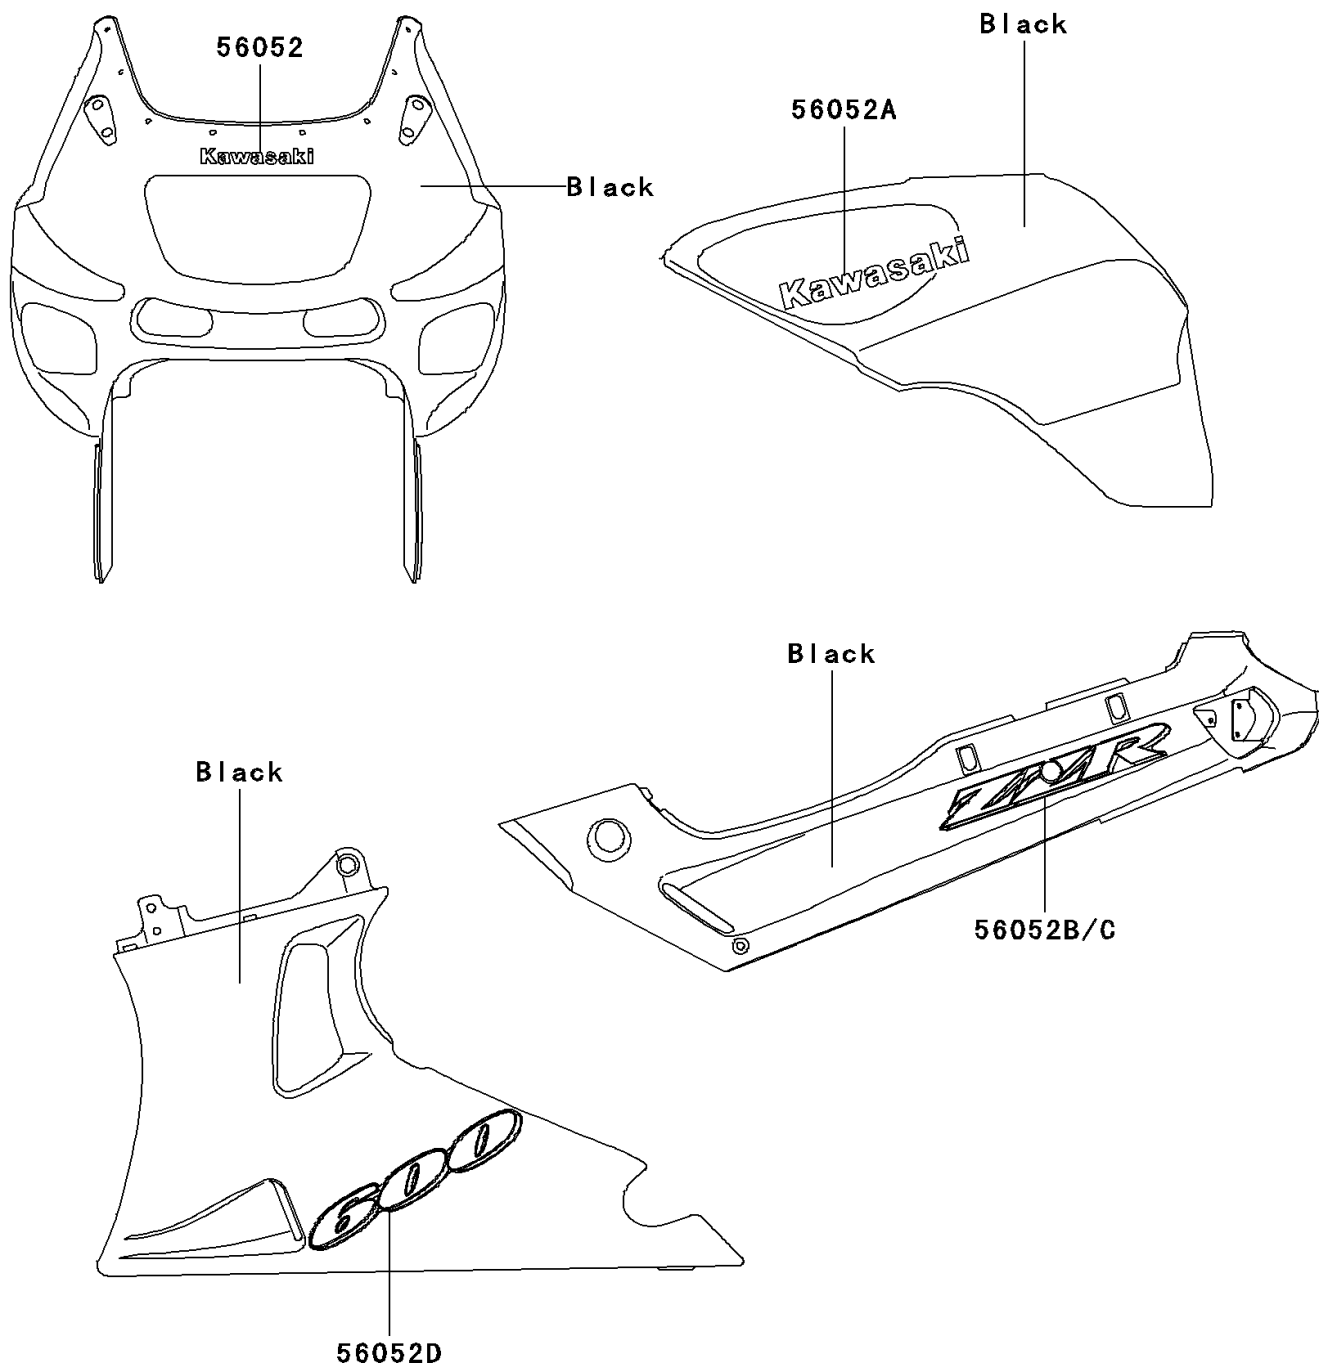

# 2003 ZZR600

## PARTS DIAGRAM

Decals(Black)(E11)(CA,US)

**Kawasaki**

Let the Good Times Roll®

F2861E

## PARTS LIST

Decals(Black)(E11)(CA,US)

**ITEM NAME**

**PART NUMBER**

**QUANTITY**

---