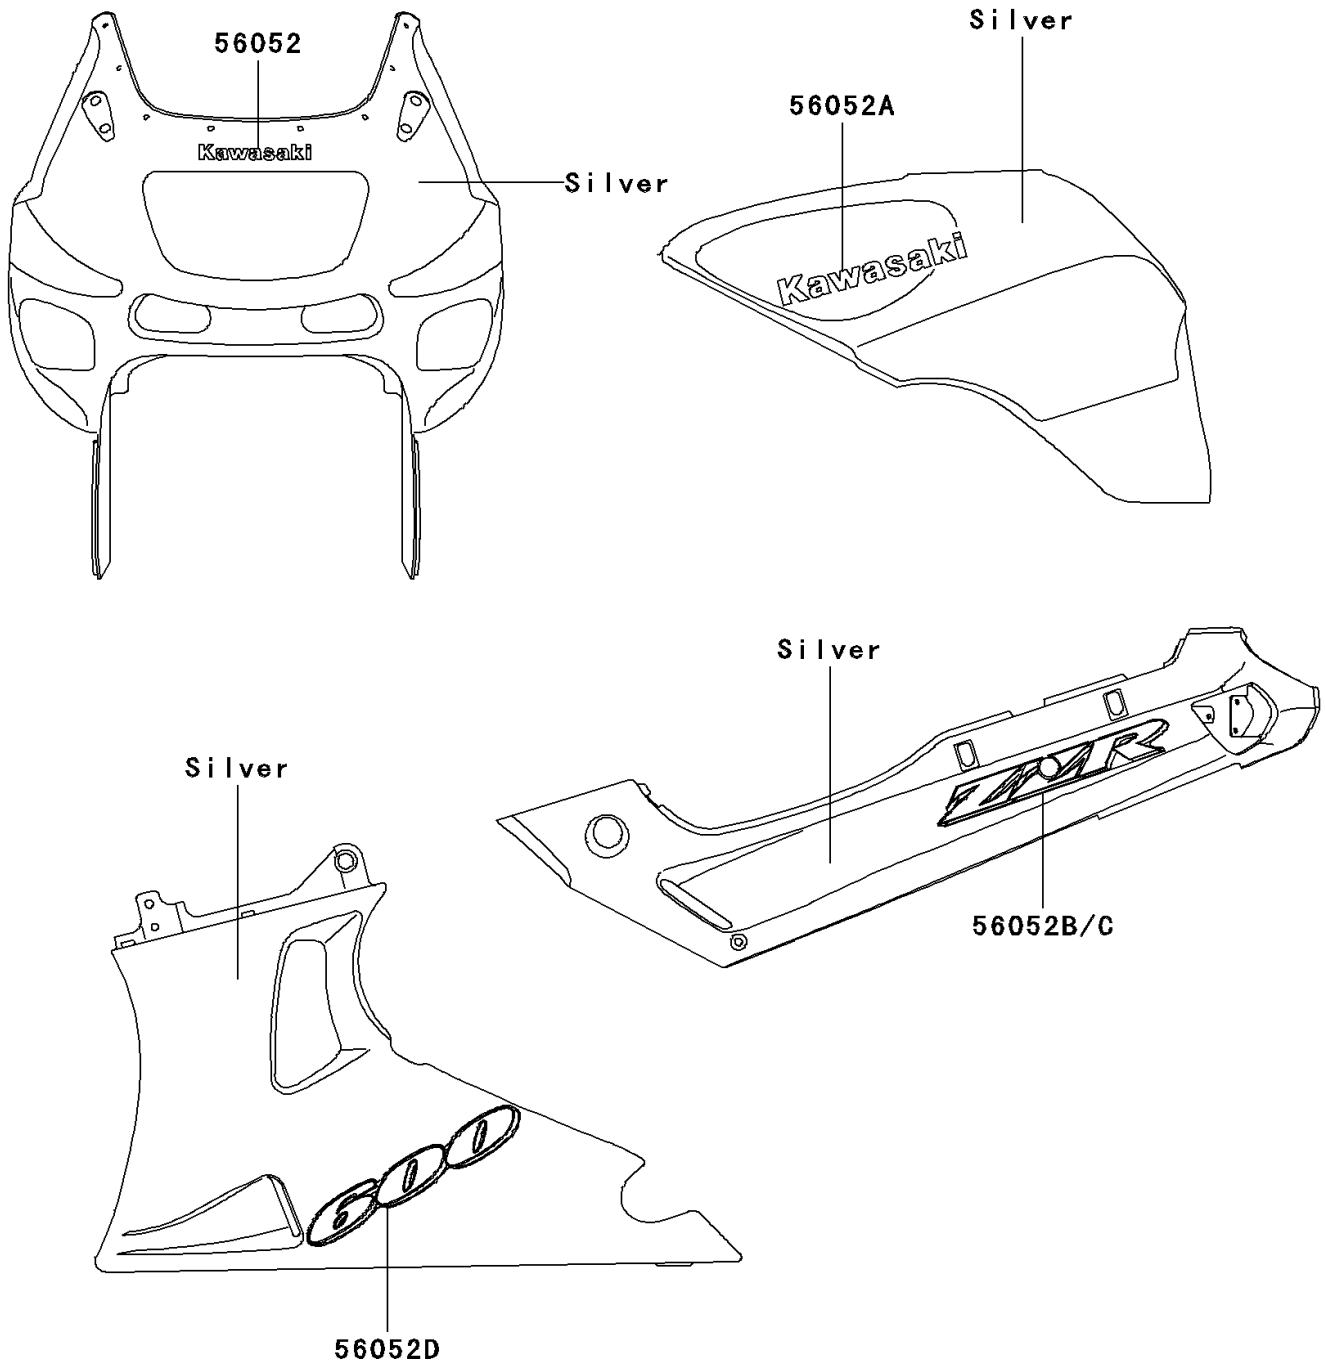

# 2003 ZZR600

## PARTS DIAGRAM

Decals(Silver)(E11)(CN)

F2861D

## PARTS LIST

Decals(Silver)(E11)(CN)

**ITEM NAME**

**PART NUMBER**

**QUANTITY**

---