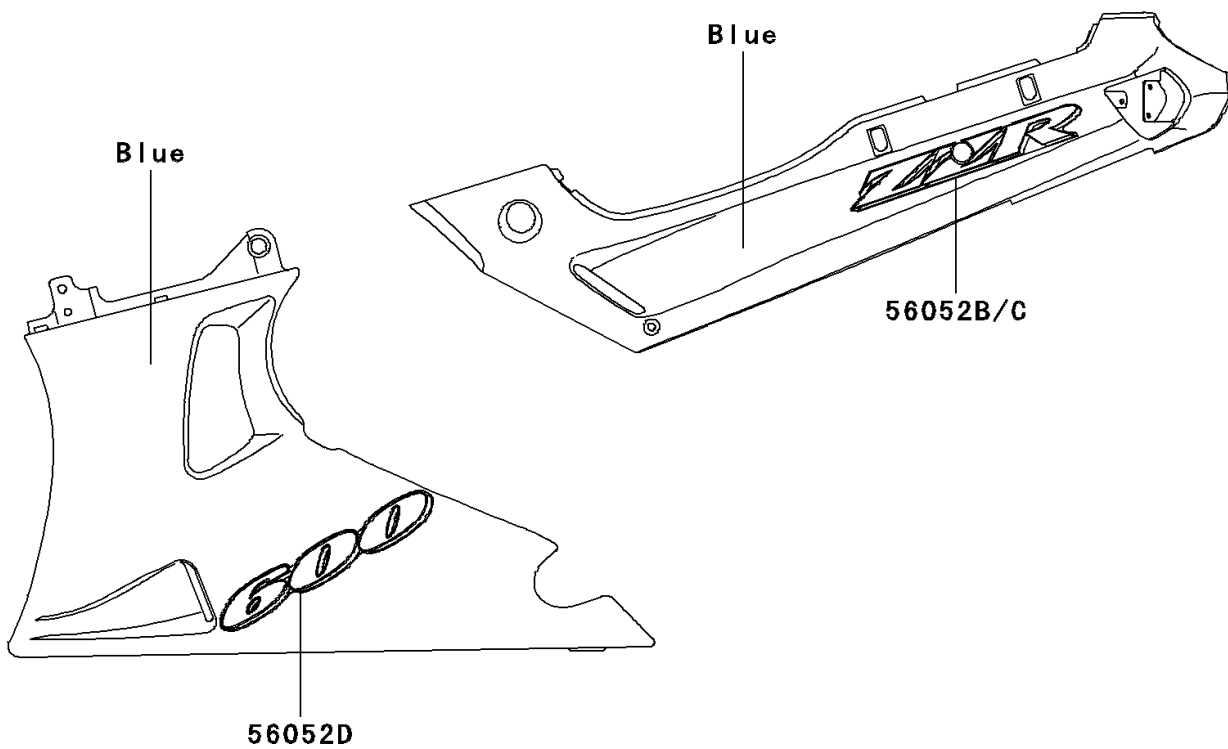

2003 ZZR600

PARTS DIAGRAM

Decals(Blue)(E11)(CN)

Kawasaki

Let the Good Times Roll®

F2861C

2003 ZZR600

PARTS LIST

Decals(Blue)(E11)(CN)

ITEM NAME

PART NUMBER

QUANTITY
