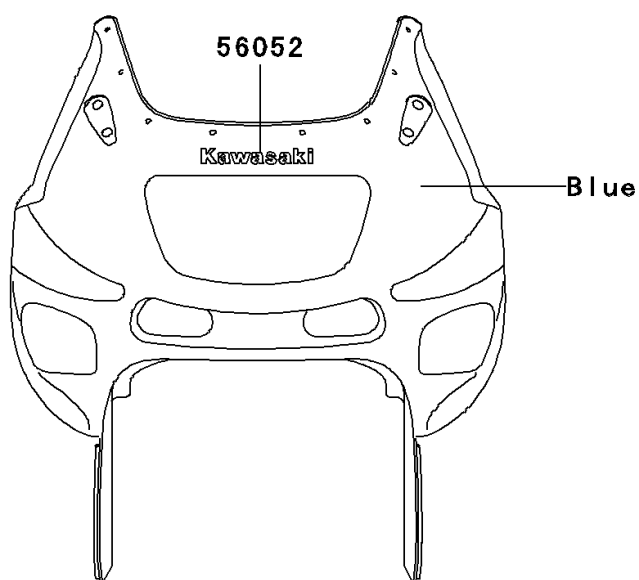

2003 ZZR600

PARTS DIAGRAM

Decals(Blue)(E11)(CN)

Kawasaki

Let the Good Times Roll®

F2861C

2003 ZZR600

PARTS LIST

Decals(Blue)(E11)(CN)

ITEM NAME

PART NUMBER

QUANTITY
