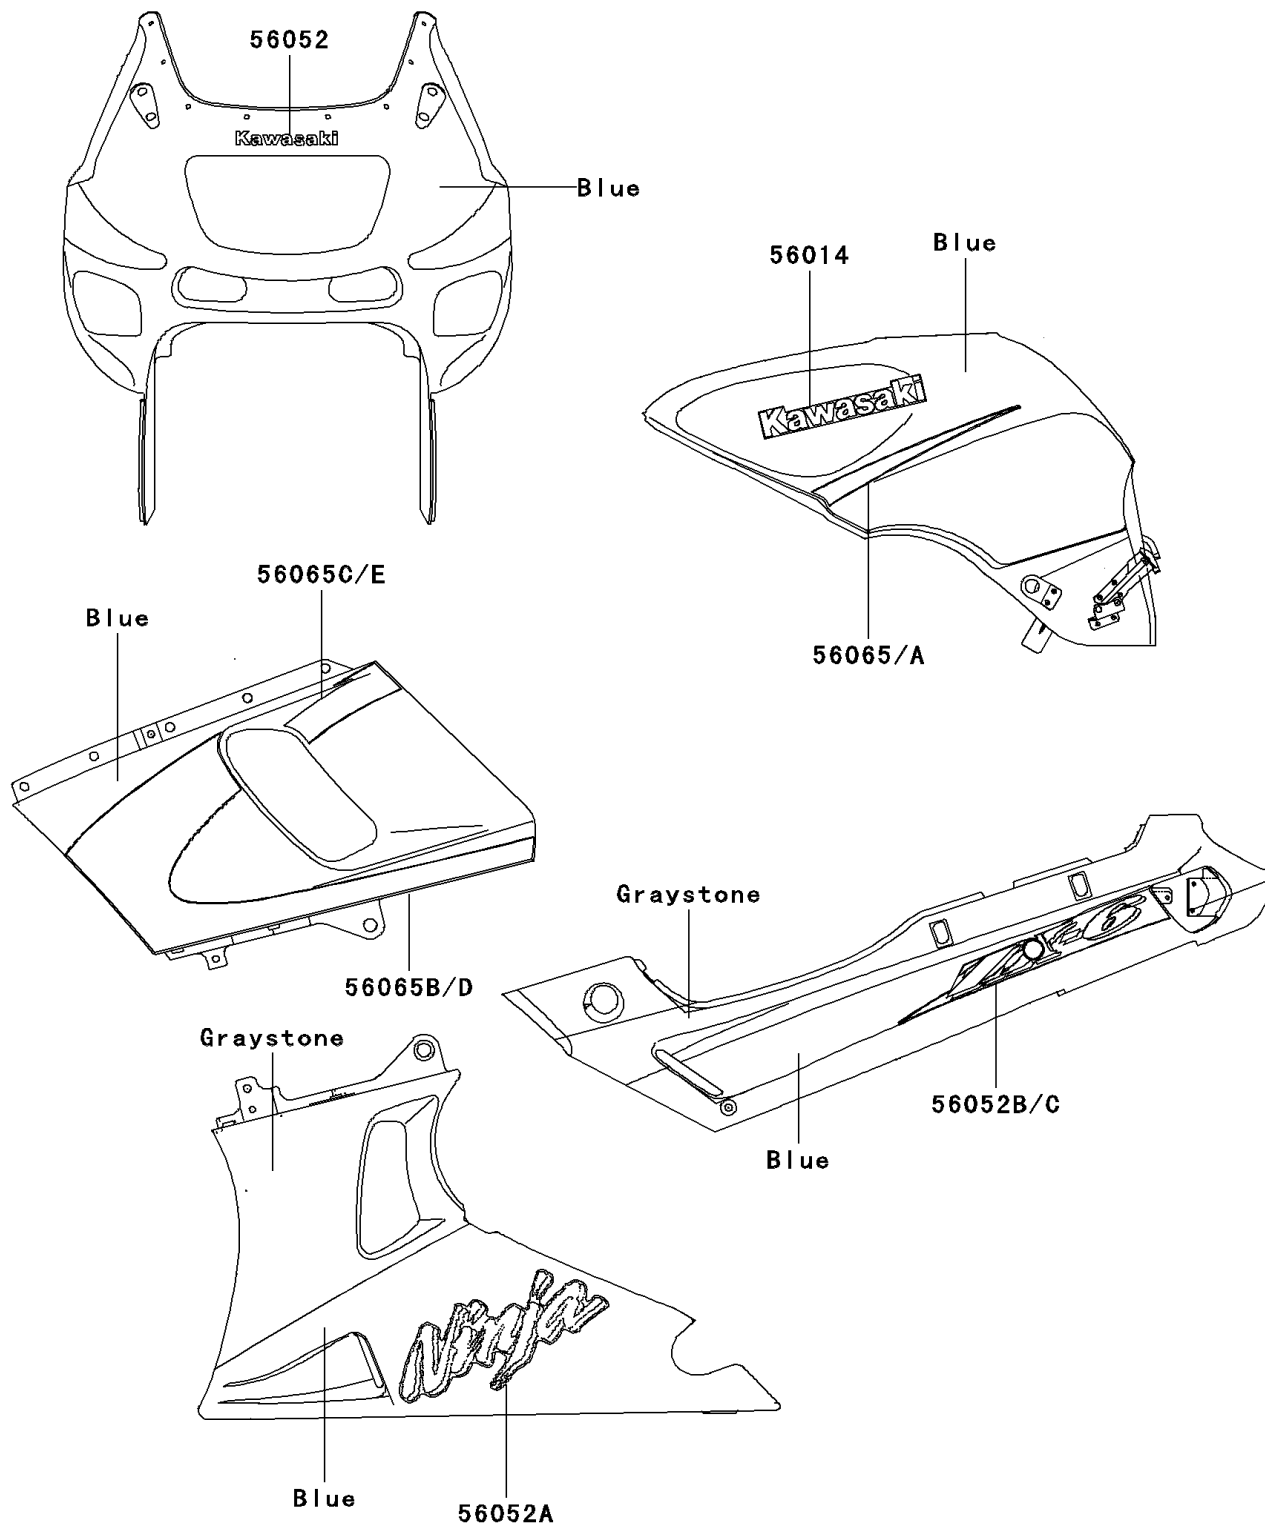

2002 Ninja® ZX™-6

PARTS DIAGRAM

Decals(Blue/Graystone)(E10)(CN)

Kawasaki

Let the Good Times Roll®

F2861

2002 Ninja® ZX™-6

PARTS LIST

Decals(Blue/Graystone)(E10)(CN)

ITEM NAME

PART NUMBER

QUANTITY
