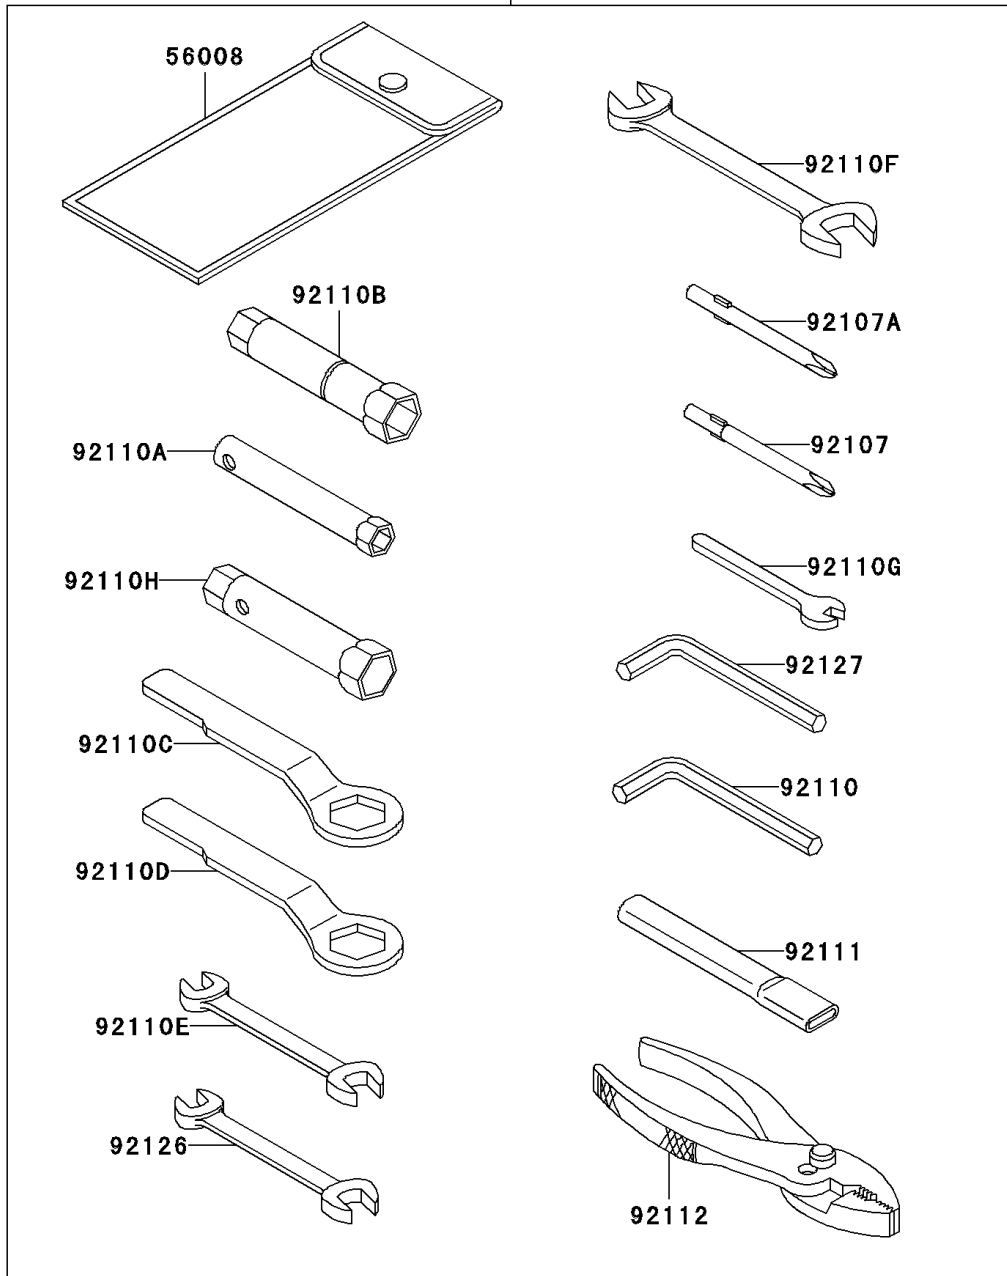

2003 ZZR600

PARTS DIAGRAM

Owner's Tools

56007

F2810

2003 ZZR600

PARTS LIST

Owner's Tools

Kawasaki

Let the Good Times Roll®

ITEM NAME

PART NUMBER

QUANTITY
