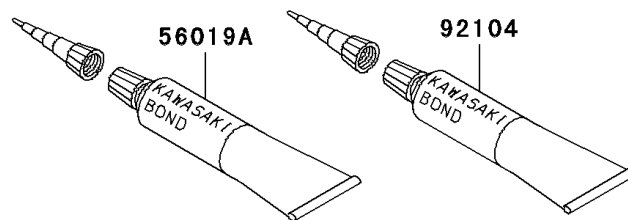

2003 ZZR600

PARTS DIAGRAM

Owner's Tools

56007

F2810

2003 ZZR600

PARTS LIST

Owner's Tools

Kawasaki

Let the Good Times Roll®

ITEM NAME

PART NUMBER

QUANTITY
