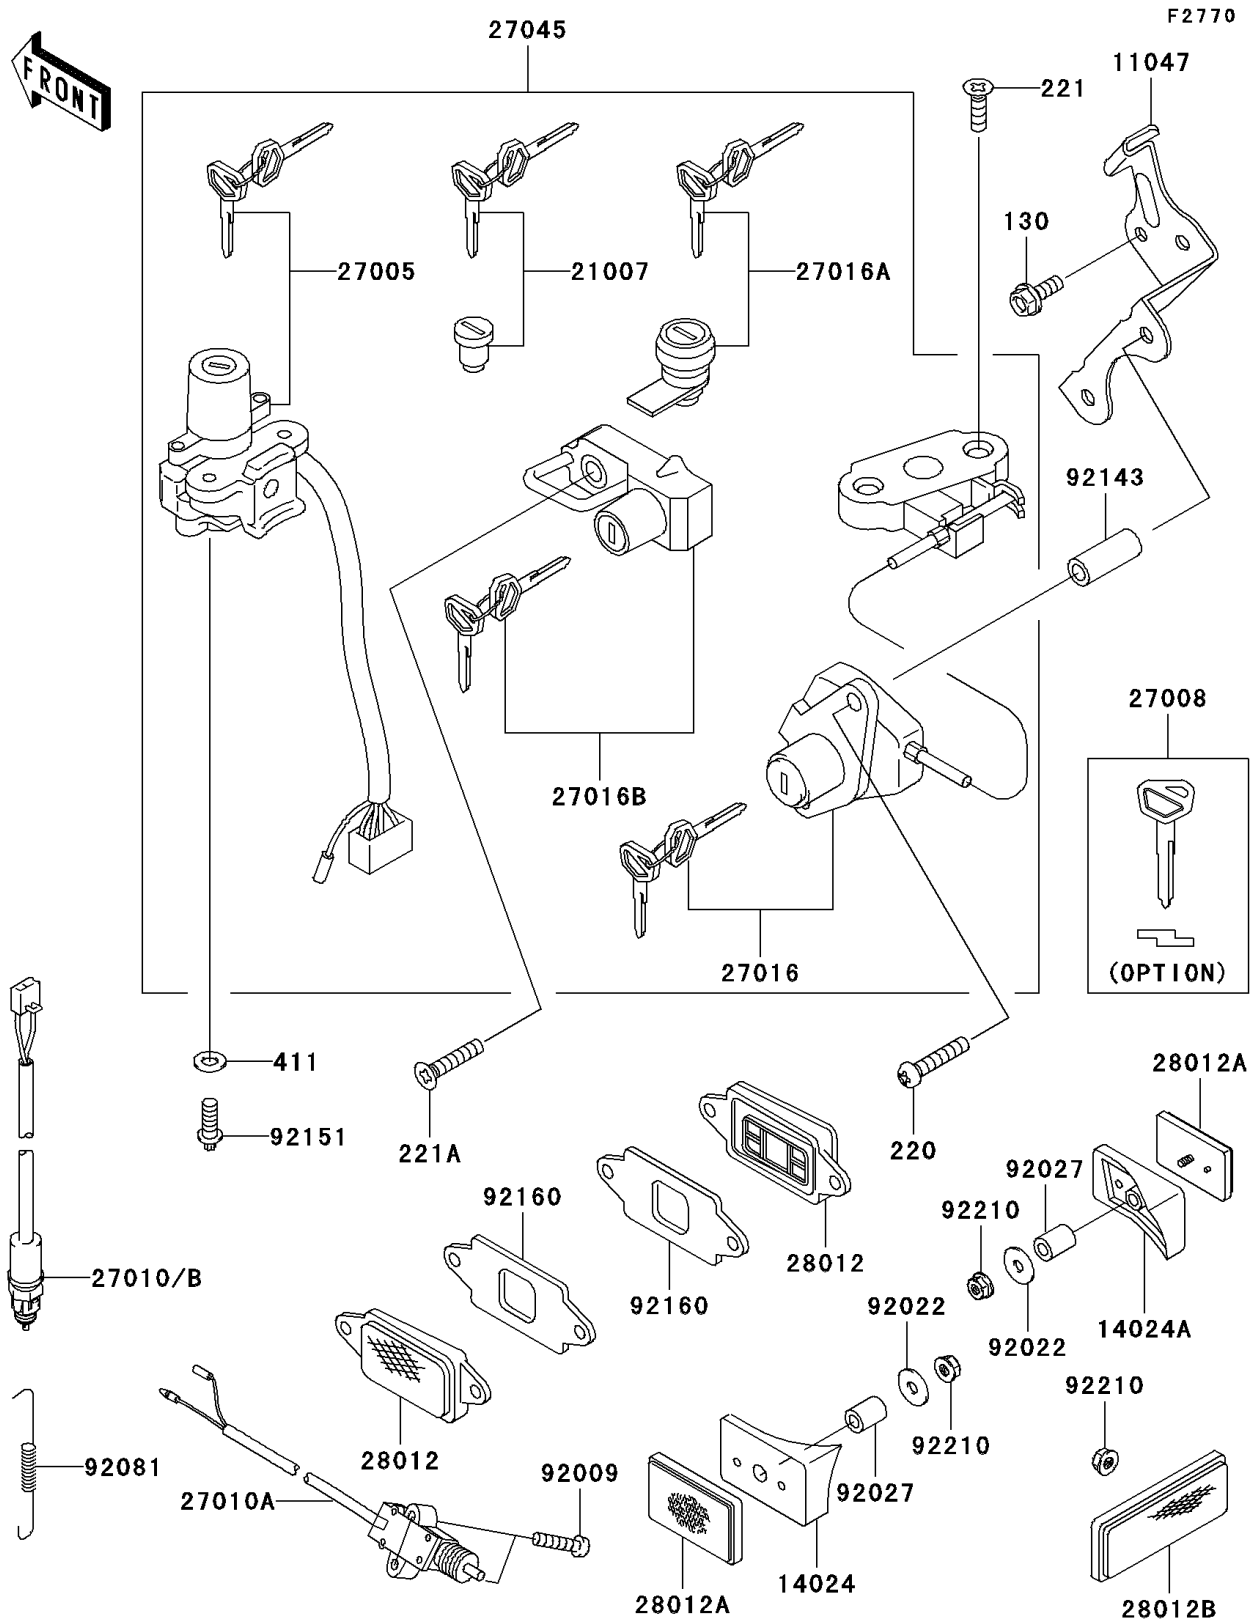

2003 ZZR600

PARTS DIAGRAM

Ignition Switch/Locks/Reflectors

2003 ZZR600

PARTS LIST

Ignition Switch/Locks/Reflectors

ITEM NAME

PART NUMBER

QUANTITY
