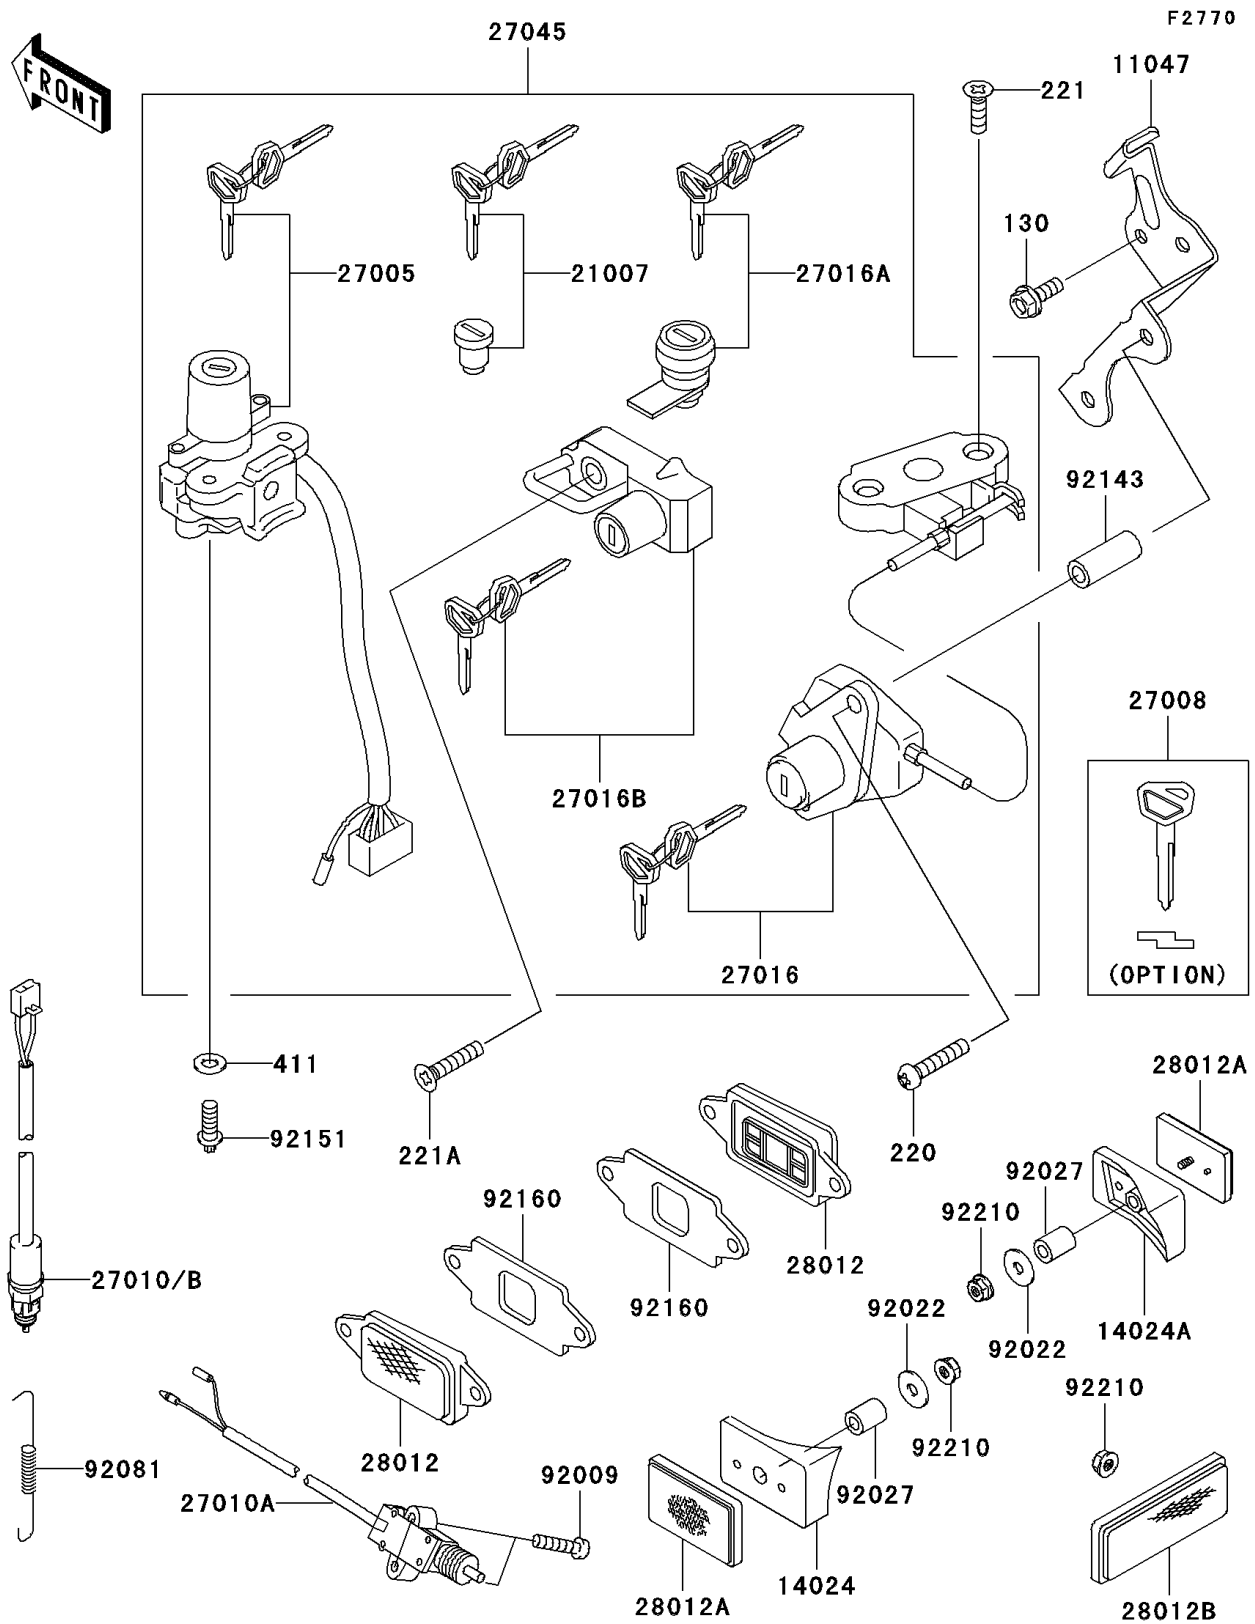

2004 ZZR600

PARTS DIAGRAM

Ignition Switch/Locks/Reflectors

2004 ZZR600

PARTS LIST

Ignition Switch/Locks/Reflectors

ITEM NAME	PART NUMBER	QUANTITY
BOLT-FLANGED,6X16,BLACK (Ref # 130)	130J0616	2
SCREW-PAN-CROSS (Ref # 220)	220F0630	2
SCREW-CSK-CROS (Ref # 221)	221C0620	2
SCREW-CSK-CROSS (Ref # 221A)	221F0630	1
WASHER-PLAIN,6MM (Ref # 411)	411E0600	2
BRACKET,SEAT LOCK (Ref # 11047)	11047-1885	1
COVER,REFLECTOR,LH (Ref # 14024)	14024-1940	1
COVER,REFLECTOR,RH (Ref # 14024A)	14024-1941	1
ROTOR,LOCK,TANK CAP (Ref # 21007)	21007-5035	1
SWITCH-ASSY-IGNITION (Ref # 27005)	27005-1213	1
KEY-LOCK,BLANK (Ref # 27008)	27008-1170	1
SWITCH,SIDE STAND (Ref # 27010A)	27010-1226	1
SWITCH,BRAKE LAMP (Ref # 27010B)	27010-1452	1
LOCK-ASSY,SEAT (Ref # 27016)	27016-5196	1
LOCK-ASSY,PAD (Ref # 27016A)	27016-5198	1
LOCK-ASSY,HELMET (Ref # 27016B)	27016-5207	1
SWITCH-ASSY (Ref # 27045)	27045-5058	1
REFLECTOR-REFLEX,FR,SIDE (Ref # 28012)	28012-1068	2
REFLECTOR-REFLEX,RR (Ref # 28012A)	28012-1072	2
REFLECTOR-REFLEX (Ref # 28012B)	28012-1077	1
SCREW,5X22 (Ref # 92009)	92009-1492	2
WASHER,5.2X16X1.2 (Ref # 92022)	92022-263	2
COLLAR,5X8X14.5 (Ref # 92027)	92027-1789	2
SPRING,BRAKE LAMP SWITCH (Ref # 92081)	92081-1704	1
COLLAR,6.5X9.5X17 (Ref # 92143)	92143-1408	2
BOLT,TORX,6X16 (Ref # 92151)	92151-1911	2
DAMPER,REFLECTOR (Ref # 92160)	92160-1192	2
NUT,FLANGED,5MM (Ref # 92210)	92210-0007	3