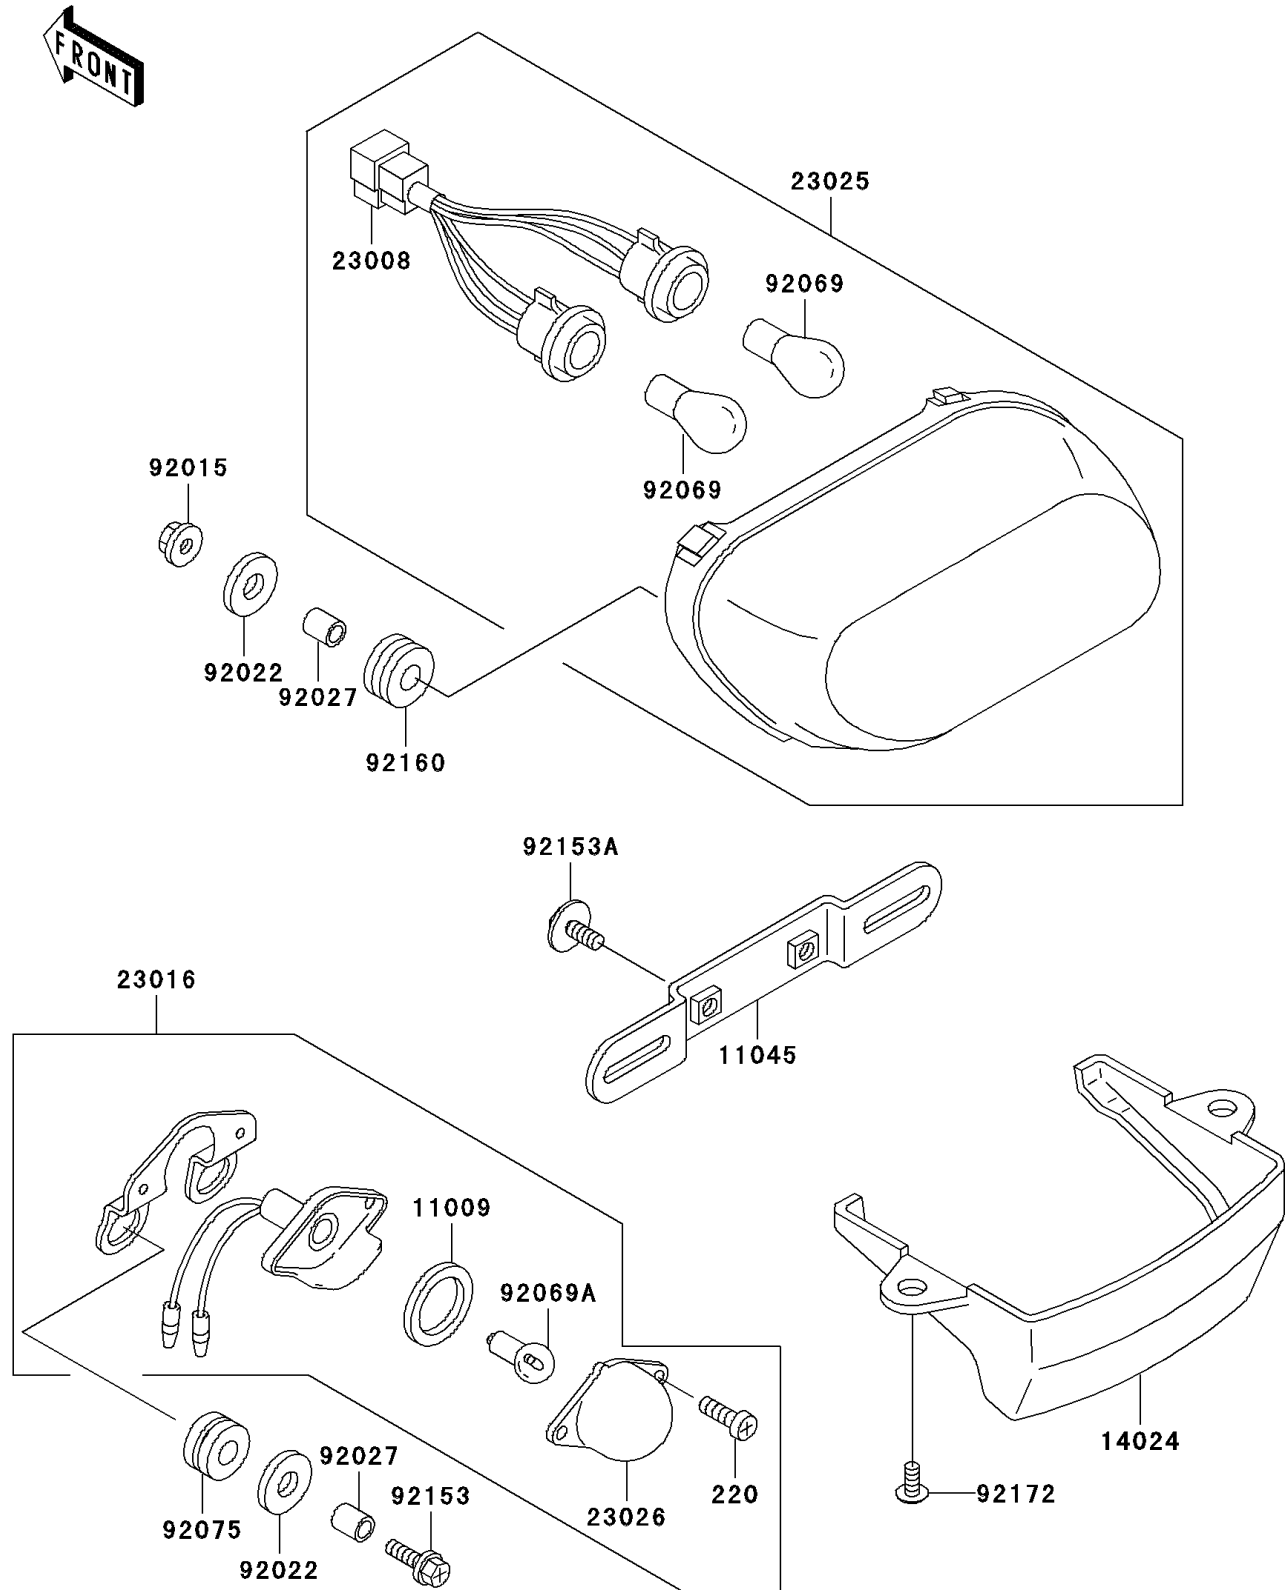

2003 ZZR600

PARTS DIAGRAM

Taillight(s)

F2720

2003 ZZR600

PARTS LIST

Taillight(s)

Kawasaki

Let the Good Times Roll®

ITEM NAME

PART NUMBER

QUANTITY
