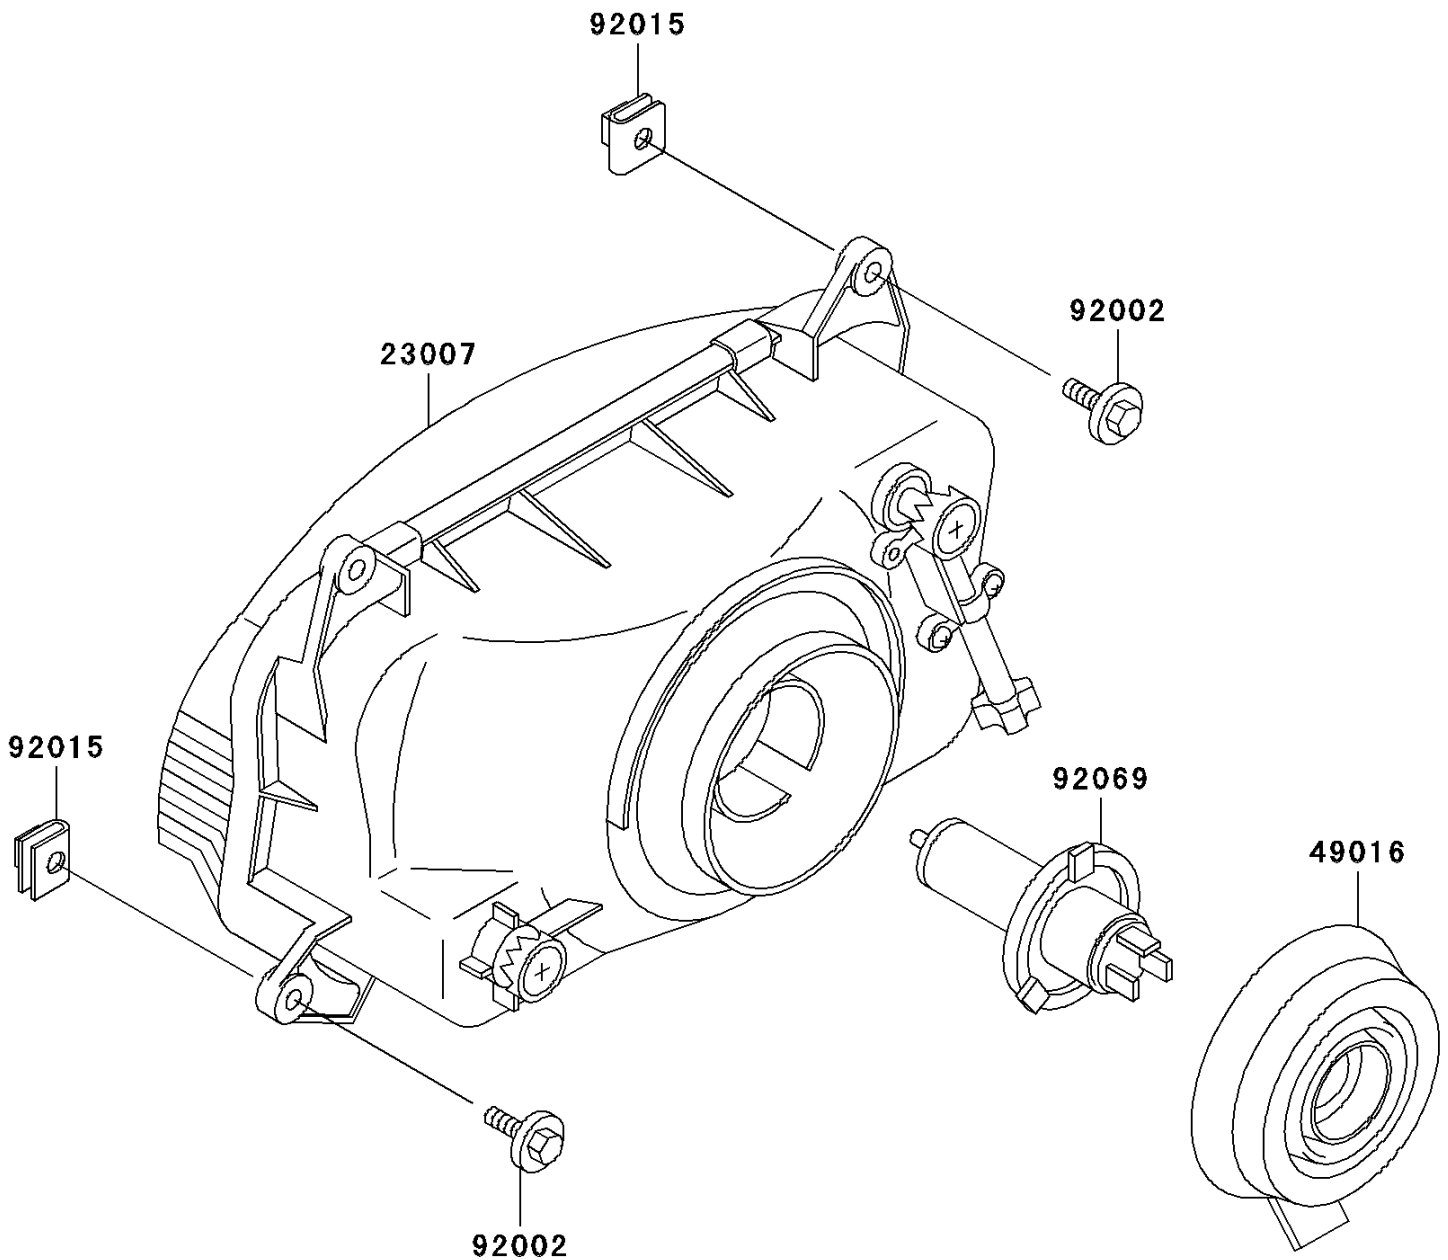

2003 ZZR600

PARTS DIAGRAM

Headlight(s)

F2710

2003 ZZR600

PARTS LIST

Headlight(s)

Kawasaki

Let the Good Times Roll®

ITEM NAME

PART NUMBER

QUANTITY
