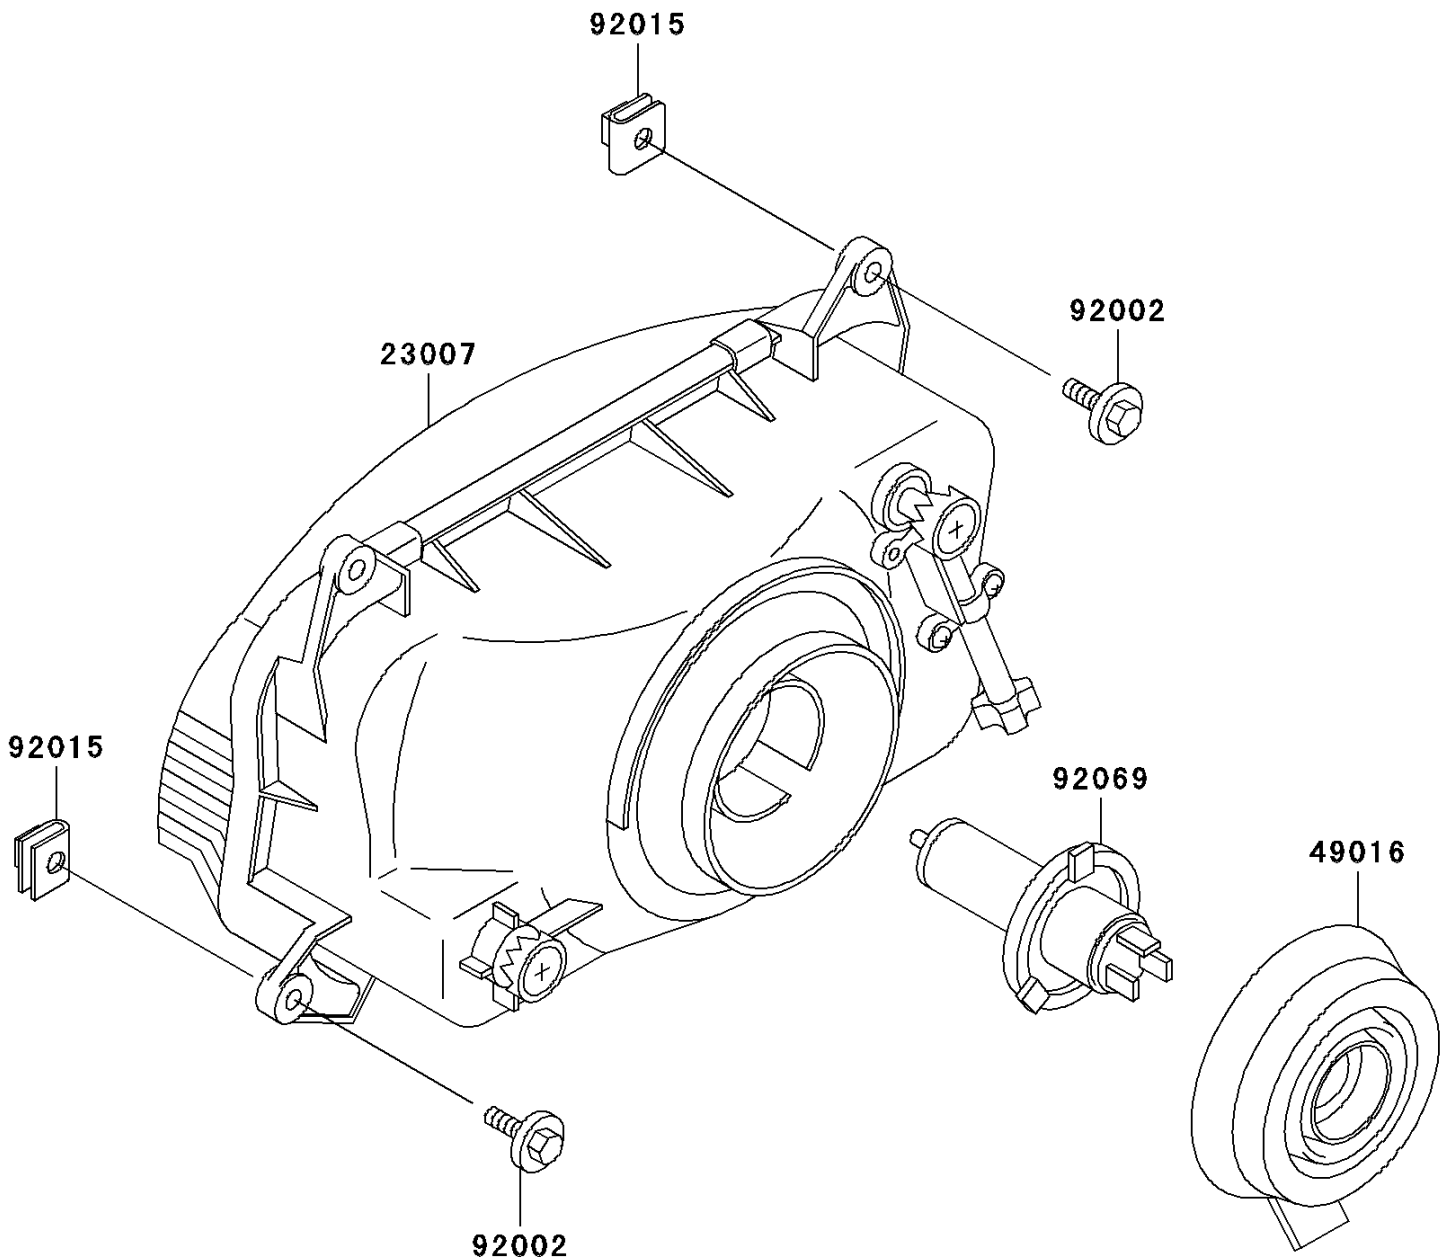

## PARTS DIAGRAM

### Headlight(s)

F2710

## PARTS LIST

### Headlight(s)

ITEM NAME	PART NUMBER	QUANTITY
LENS-COMP,HEAD LAMP (Ref # 23007)	23007-1375	1
COVER-SEAL,HEAD LAMP SOCKET (Ref # 49016)	49016-1137	1
BOLT,6X22 (Ref # 92002)	92002-1262	4
NUT,6MM (Ref # 92015)	92015-1602	4
BULB,12V 60/55W,H4 (Ref # 92069)	92069-1002	1