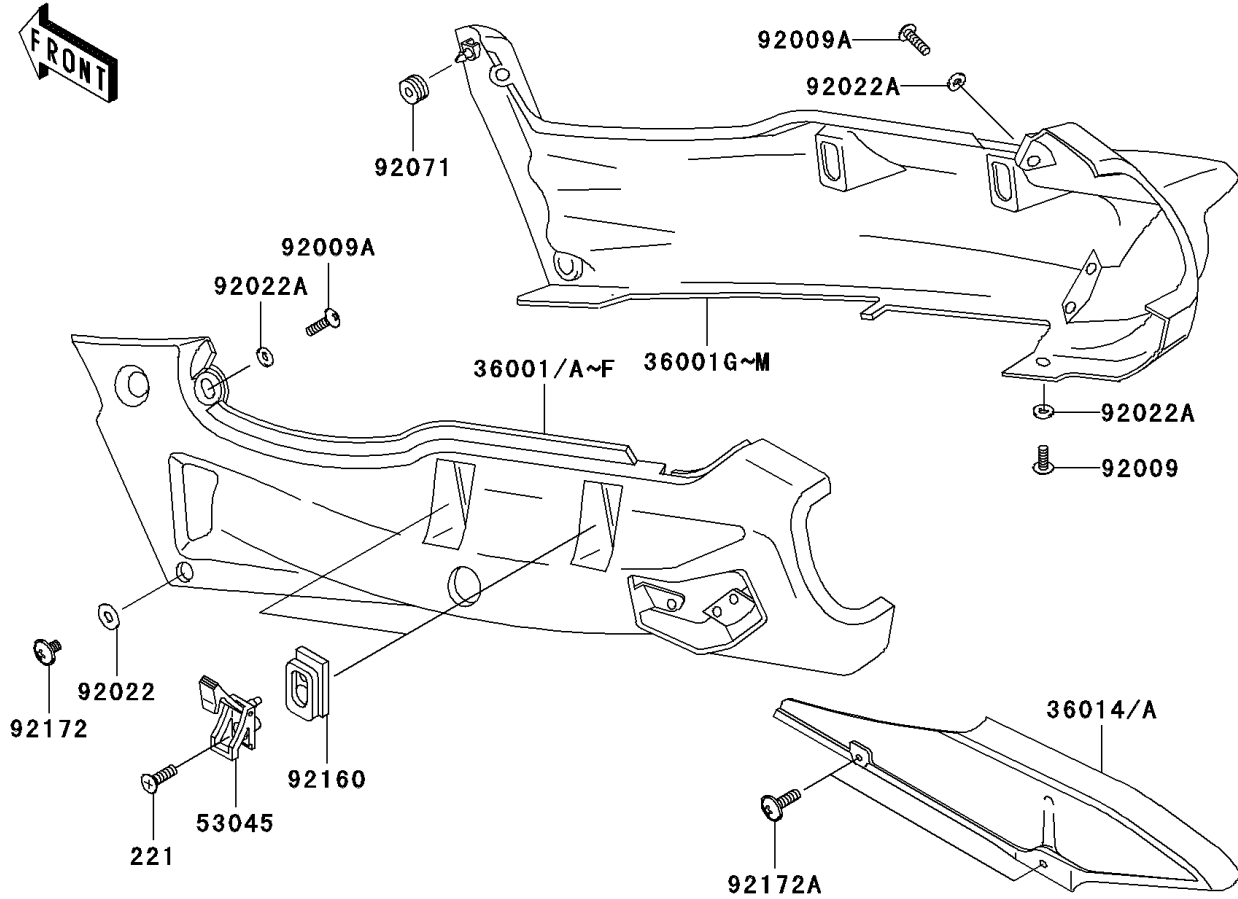

2003 ZZR600

PARTS DIAGRAM

Side Covers/Chain Cover

F2610

(36001/A/D~H/K~M)

WOD

(36001/G)	C. P. Red
(36001A/H)	C. T. Blue
(36001D/K)	M. R. Red
(36001E/L)	P. M. Black
(36001F/M)	G. Silver

(36001B/I)

Graystone
Blue

WOD

(36001C/J)

Graystone
Silver

WOD

2003 ZZR600

PARTS LIST

Side Covers/Chain Cover

Kawasaki

Let the Good Times Roll®

ITEM NAME

PART NUMBER

QUANTITY
