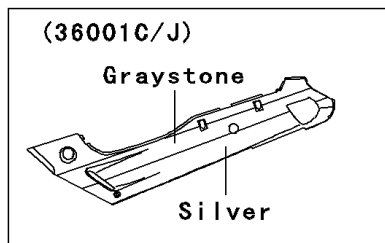

2003 ZZR600

PARTS DIAGRAM

Side Covers/Chain Cover

F2610

(36001/A/D~H/K~M)

WOD

(36001/G)	C. P. Red
(36001A/H)	C. T. Blue
(36001D/K)	M. R. Red
(36001E/L)	P. M. Black
(36001F/M)	G. Silver

(36001B/I)

Graystone
Blue

WOD

(36001C/J)

Graystone
Silver

WOD

2003 ZZR600

PARTS LIST

Side Covers/Chain Cover