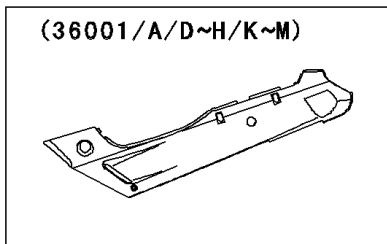

2003 ZZR600

PARTS DIAGRAM

Side Covers/Chain Cover

F2610

(36001/A/D~H/K~M)

WOD

(36001/G)	C. P. Red
(36001A/H)	C. T. Blue
(36001D/K)	M. R. Red
(36001E/L)	P. M. Black
(36001F/M)	G. Silver

(36001B/I)