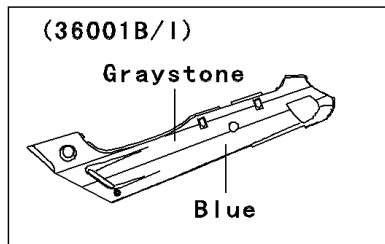

2003 ZZR600

PARTS DIAGRAM

Side Covers/Chain Cover

F2610

(36001/A/D~H/K~M)

WOD

(36001/G)	C. P. Red
(36001A/H)	C. T. Blue
(36001D/K)	M. R. Red
(36001E/L)	P. M. Black
(36001F/M)	G. Silver

(36001B/I)

Graystone
Blue

WOD

(36001C/J)

Graystone
Silver

WOD

2003 ZZR600

PARTS LIST

Side Covers/Chain Cover