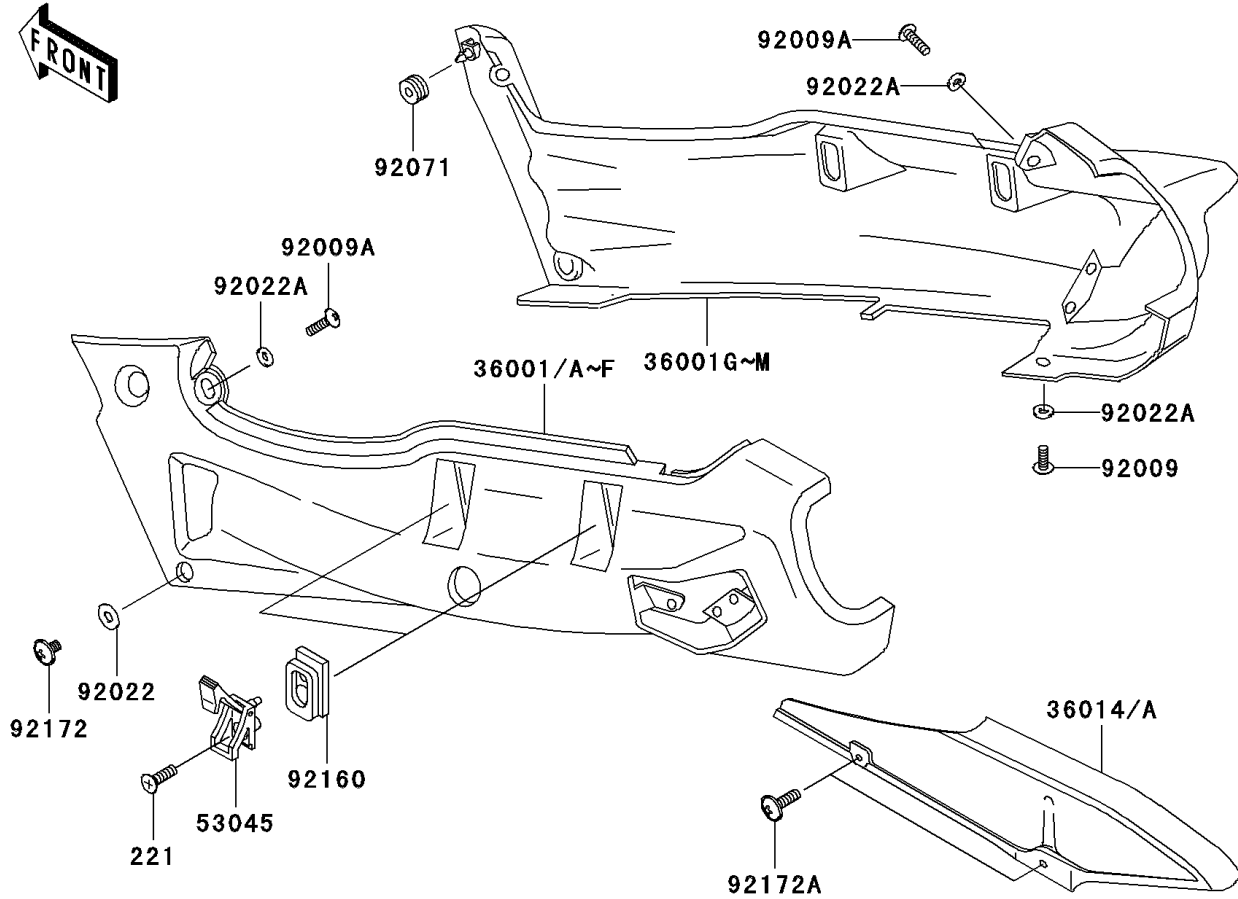

2004 ZZR600

PARTS DIAGRAM

Side Covers/Chain Cover

F2610

(36001/A/D~H/K~M)

WOD

(36001/G)	C. P. Red
(36001A/H)	C. T. Blue
(36001D/K)	M. R. Red
(36001E/L)	P. M. Black
(36001F/M)	G. Silver

(36001B/I)

Graystone
Blue

WOD

(36001C/J)

Graystone
Silver

WOD

2004 ZZR600

PARTS LIST

Side Covers/Chain Cover

ITEM NAME	PART NUMBER	QUANTITY
SCREW-CSK-CROS,6X20 (Ref # 221)	221E0620	4
CASE-CHAIN (Ref # 36014A)	36014-1261	1
HOOK-ASSY,TOOL BOX (Ref # 53045)	53045-1053	4
SCREW,5X14 (Ref # 92009)	92009-1653	2
SCREW,5X20,BLACK (Ref # 92009A)	92009-1656	4
WASHER,6.5X16X1 (Ref # 92022)	92022-1143	2
WASHER,NYLON,5.3X11.5X1.5 (Ref # 92022A)	92022-1521	6
GROMMET (Ref # 92071)	92071-056	2
DAMPER,ROPE HOOK (Ref # 92160)	92160-1042	4
SCREW,6X10 (Ref # 92172)	92172-0005	2
SCREW,6X20 (Ref # 92172A)	92172-0106	2
COVER-SIDE,LH,C.T.BLUE (Ref # 36001A)	36001-1493-235	1
COVER-SIDE,LH,M.R.RED (Ref # 36001D)	36001-1493-369	1
COVER-SIDE,LH,G.SILVER (Ref # 36001F)	36001-1493-474	1
COVER-SIDE,RH,C.T.BLUE (Ref # 36001H)	36001-1494-235	1
COVER-SIDE,RH,M.R.RED (Ref # 36001K)	36001-1494-369	1
COVER-SIDE,RH,G.SILVER (Ref # 36001M)	36001-1494-474	1