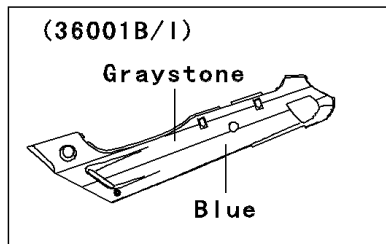

2004 ZZR600

PARTS DIAGRAM

Side Covers/Chain Cover

F2610

(36001/A/D~H/K~M)

WOD

(36001/G)	C. P. Red
(36001A/H)	C. T. Blue
(36001D/K)	M. R. Red
(36001E/L)	P. M. Black
(36001F/M)	G. Silver

(36001B/I)

Graystone
Blue

WOD

(36001C/J)

Graystone
Silver

WOD

2004 ZZR600

PARTS LIST

Side Covers/Chain Cover

ITEM NAME	PART NUMBER	QUANTITY
SCREW-CSK-CROS,6X20 (Ref # 221)	221E0620	4
CASE-CHAIN (Ref # 36014A)	36014-1261	1
HOOK-ASSY,TOOL BOX (Ref # 53045)	53045-1053	4
SCREW,5X14 (Ref # 92009)	92009-1653	2
SCREW,5X20,BLACK (Ref # 92009A)	92009-1656	4
WASHER,6.5X16X1 (Ref # 92022)	92022-1143	2
WASHER,NYLON,5.3X11.5X1.5 (Ref # 92022A)	92022-1521	6
GROMMET (Ref # 92071)	92071-056	2
DAMPER,ROPE HOOK (Ref # 92160)	92160-1042	4
SCREW,6X10 (Ref # 92172)	92172-0005	2
SCREW,6X20 (Ref # 92172A)	92172-0106	2
COVER-SIDE,LH,C.T.BLUE (Ref # 36001A)	36001-1493-235	1
COVER-SIDE,LH,M.R.RED (Ref # 36001D)	36001-1493-369	1
COVER-SIDE,LH,G.SILVER (Ref # 36001F)	36001-1493-474	1
COVER-SIDE,RH,C.T.BLUE (Ref # 36001H)	36001-1494-235	1
COVER-SIDE,RH,M.R.RED (Ref # 36001K)	36001-1494-369	1
COVER-SIDE,RH,G.SILVER (Ref # 36001M)	36001-1494-474	1