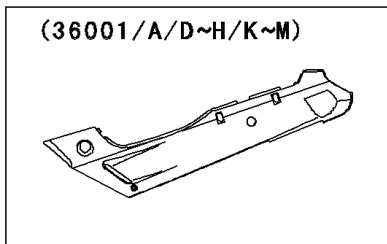

2004 ZZR600

PARTS DIAGRAM

Side Covers/Chain Cover

F2610

(36001/A/D~H/K~M)

WOD

(36001/G)	C. P. Red
(36001A/H)	C. T. Blue
(36001D/K)	M. R. Red
(36001E/L)	P. M. Black
(36001F/M)	G. Silver

(36001B/I)

ITEM NAME	PART NUMBER	QUANTITY
SCREW-CSK-CROS,6X20 (Ref # 221)	221E0620	4
CASE-CHAIN (Ref # 36014A)	36014-1261	1
HOOK-ASSY,TOOL BOX (Ref # 53045)	53045-1053	4
SCREW,5X14 (Ref # 92009)	92009-1653	2
SCREW,5X20,BLACK (Ref # 92009A)	92009-1656	4
WASHER,6.5X16X1 (Ref # 92022)	92022-1143	2
WASHER,NYLON,5.3X11.5X1.5 (Ref # 92022A)	92022-1521	6
GROMMET (Ref # 92071)	92071-056	2
DAMPER,ROPE HOOK (Ref # 92160)	92160-1042	4
SCREW,6X10 (Ref # 92172)	92172-0005	2
SCREW,6X20 (Ref # 92172A)	92172-0106	2
COVER-SIDE,LH,C.T.BLUE (Ref # 36001A)	36001-1493-235	1
COVER-SIDE,LH,M.R.RED (Ref # 36001D)	36001-1493-369	1
COVER-SIDE,LH,G.SILVER (Ref # 36001F)	36001-1493-474	1
COVER-SIDE,RH,C.T.BLUE (Ref # 36001H)	36001-1494-235	1
COVER-SIDE,RH,M.R.RED (Ref # 36001K)	36001-1494-369	1
COVER-SIDE,RH,G.SILVER (Ref # 36001M)	36001-1494-474	1