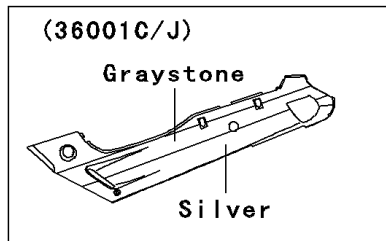

2004 ZZR600

PARTS DIAGRAM

Side Covers/Chain Cover

F2610

(36001/A/D~H/K~M)

WOD

(36001/G)	C. P. Red
(36001A/H)	C. T. Blue
(36001D/K)	M. R. Red
(36001E/L)	P. M. Black
(36001F/M)	G. Silver

(36001B/I)

Graystone
Blue

WOD

(36001C/J)

Graystone
Silver

WOD

2004 ZZR600

PARTS LIST

Side Covers/Chain Cover

ITEM NAME	PART NUMBER	QUANTITY
SCREW-CSK-CROS,6X20 (Ref # 221)	221E0620	4
CASE-CHAIN (Ref # 36014A)	36014-1261	1
HOOK-ASSY,TOOL BOX (Ref # 53045)	53045-1053	4
SCREW,5X14 (Ref # 92009)	92009-1653	2
SCREW,5X20,BLACK (Ref # 92009A)	92009-1656	4
WASHER,6.5X16X1 (Ref # 92022)	92022-1143	2
WASHER,NYLON,5.3X11.5X1.5 (Ref # 92022A)	92022-1521	6
GROMMET (Ref # 92071)	92071-056	2
DAMPER,ROPE HOOK (Ref # 92160)	92160-1042	4
SCREW,6X10 (Ref # 92172)	92172-0005	2
SCREW,6X20 (Ref # 92172A)	92172-0106	2
COVER-SIDE,LH,C.T.BLUE (Ref # 36001A)	36001-1493-235	1
COVER-SIDE,LH,M.R.RED (Ref # 36001D)	36001-1493-369	1
COVER-SIDE,LH,G.SILVER (Ref # 36001F)	36001-1493-474	1
COVER-SIDE,RH,C.T.BLUE (Ref # 36001H)	36001-1494-235	1
COVER-SIDE,RH,M.R.RED (Ref # 36001K)	36001-1494-369	1
COVER-SIDE,RH,G.SILVER (Ref # 36001M)	36001-1494-474	1