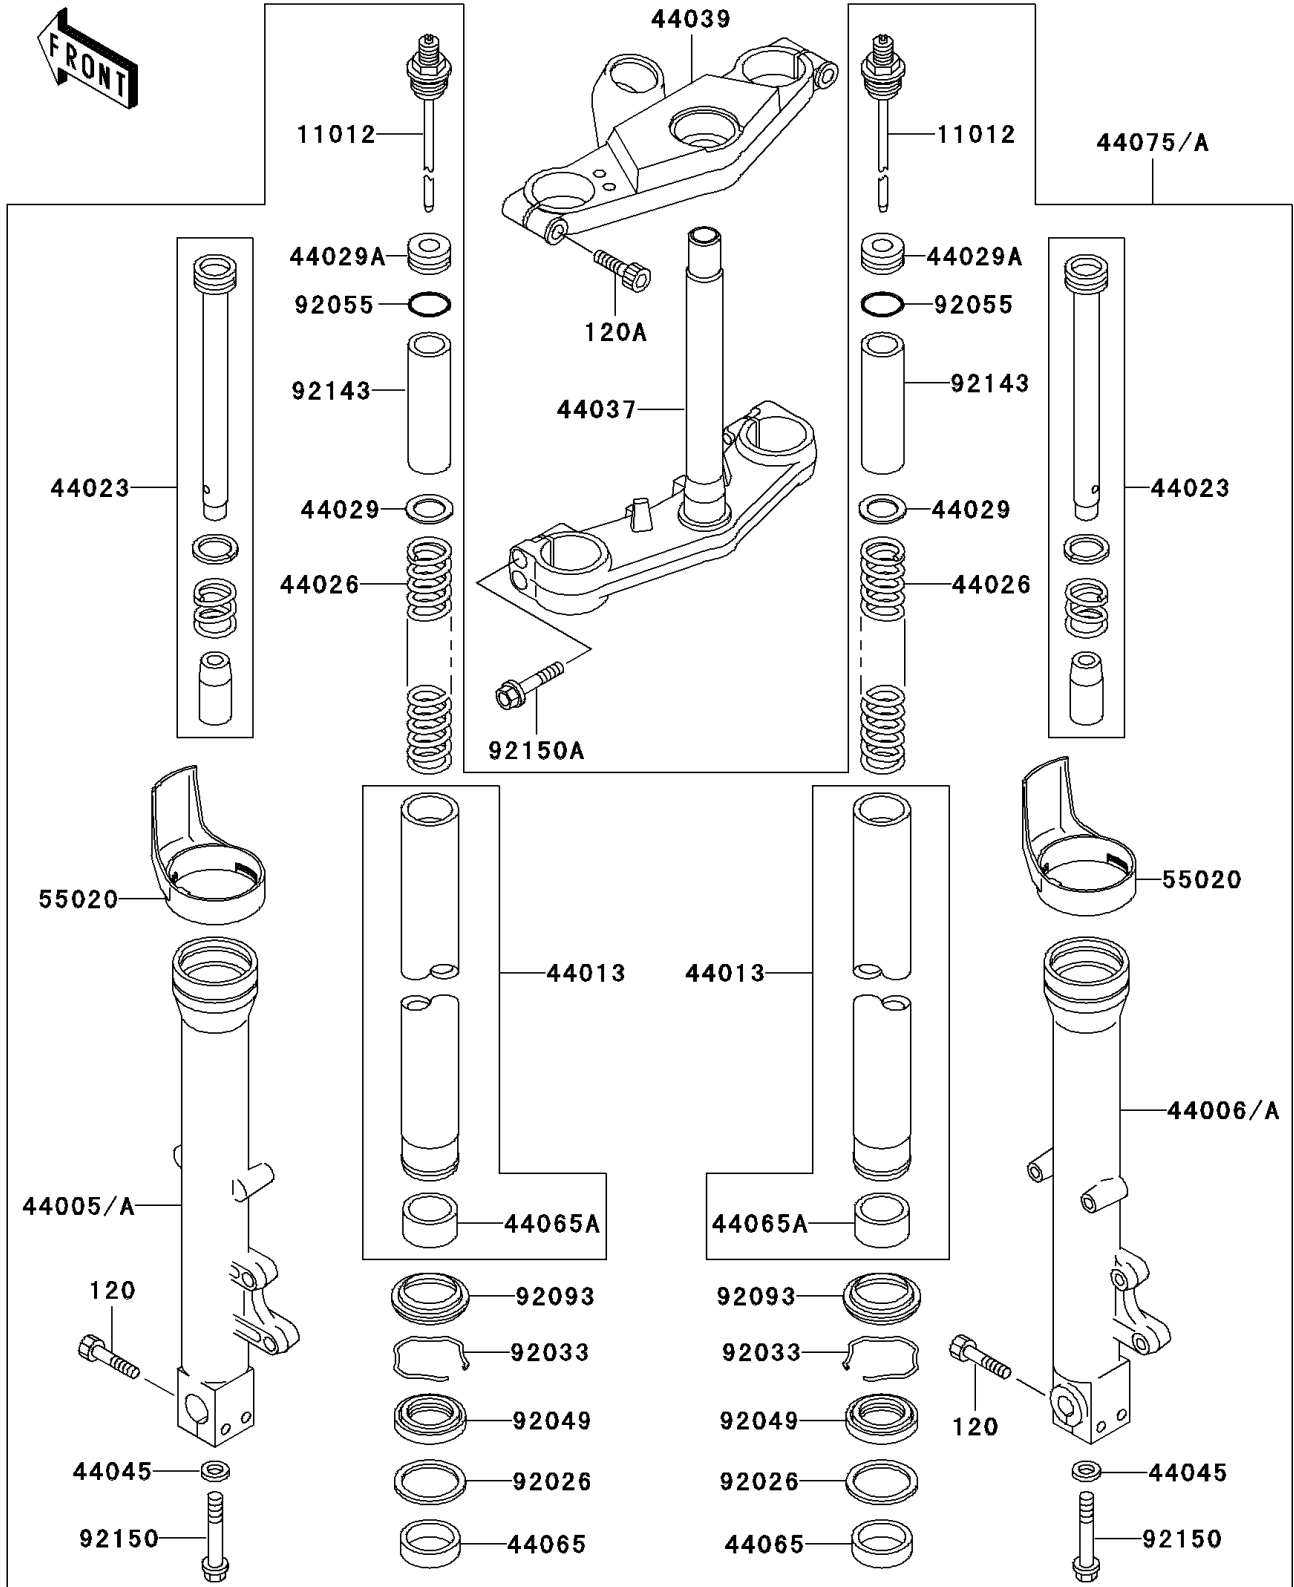

2003 ZZR600

PARTS DIAGRAM

Front Fork

F2340

2003 ZZR600

PARTS LIST

Front Fork

ITEM NAME

PART NUMBER

QUANTITY
