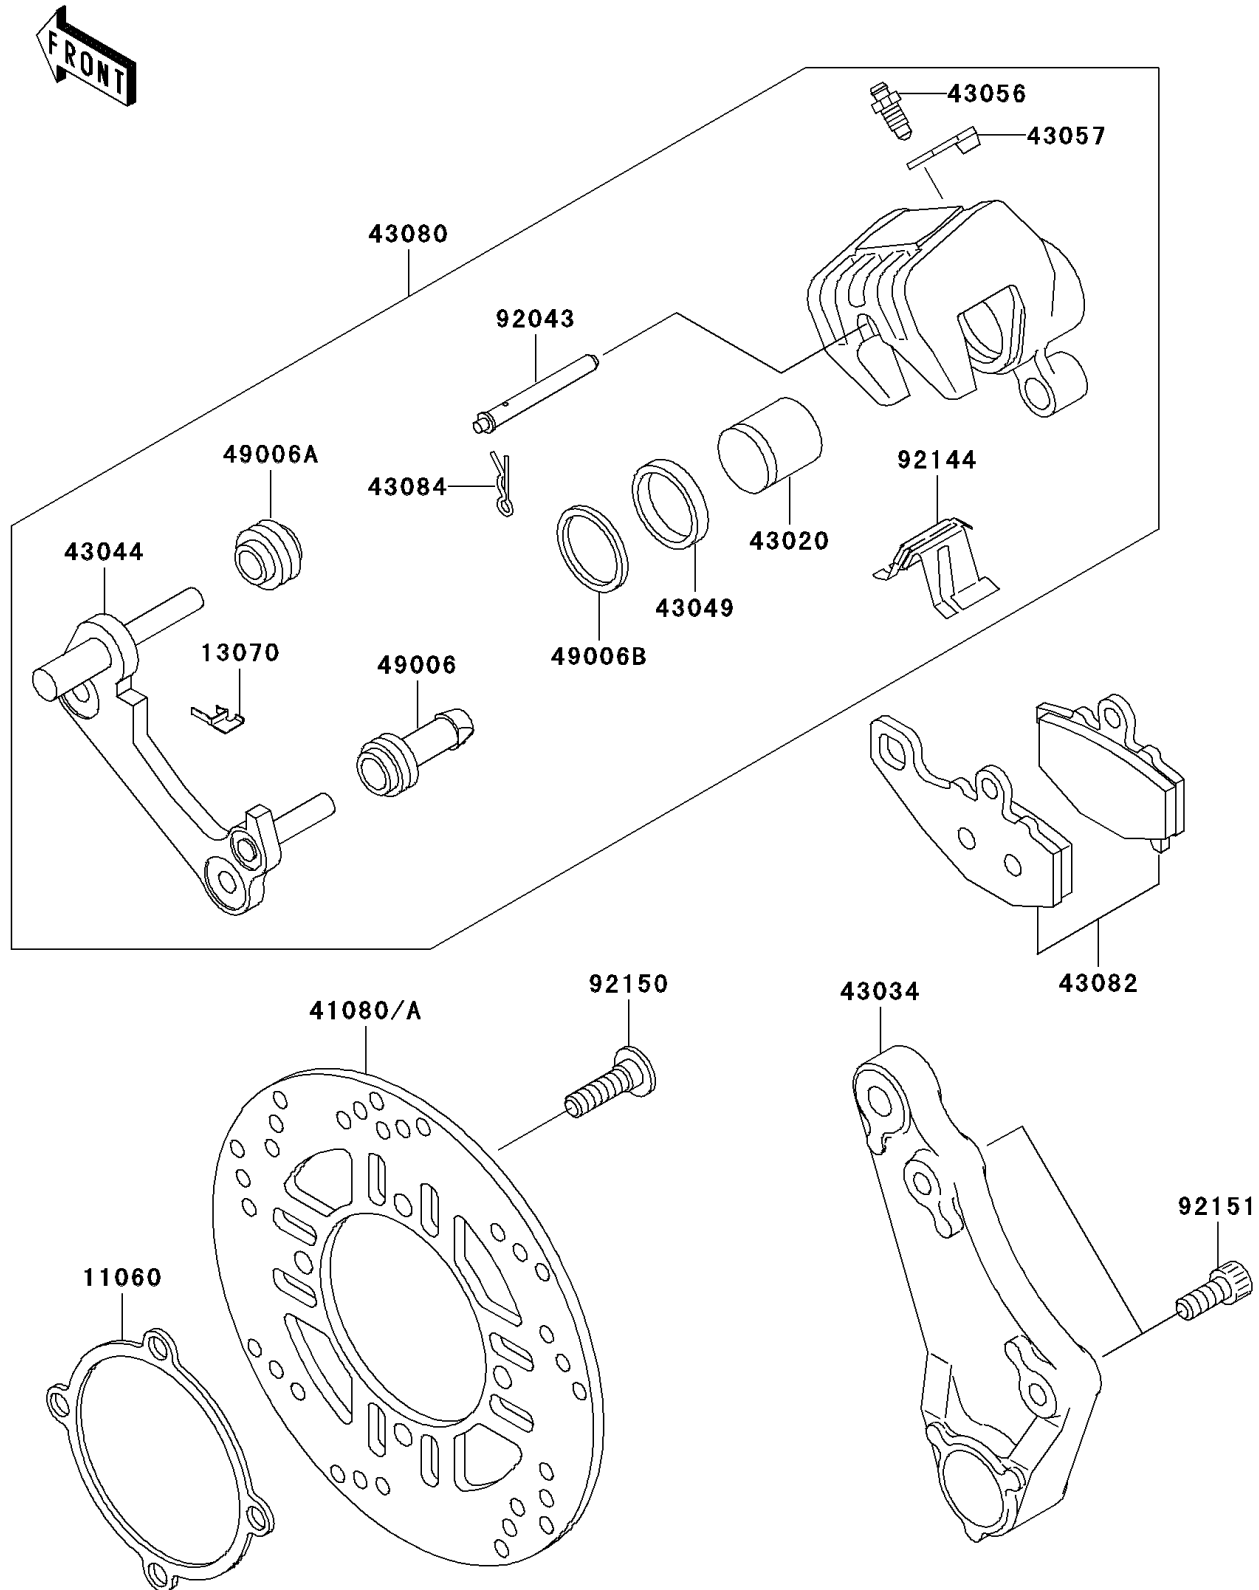

2003 ZZR600

PARTS DIAGRAM

Rear Brake

F2294

2003 ZZR600

PARTS LIST

Rear Brake

ITEM NAME

PART NUMBER

QUANTITY
