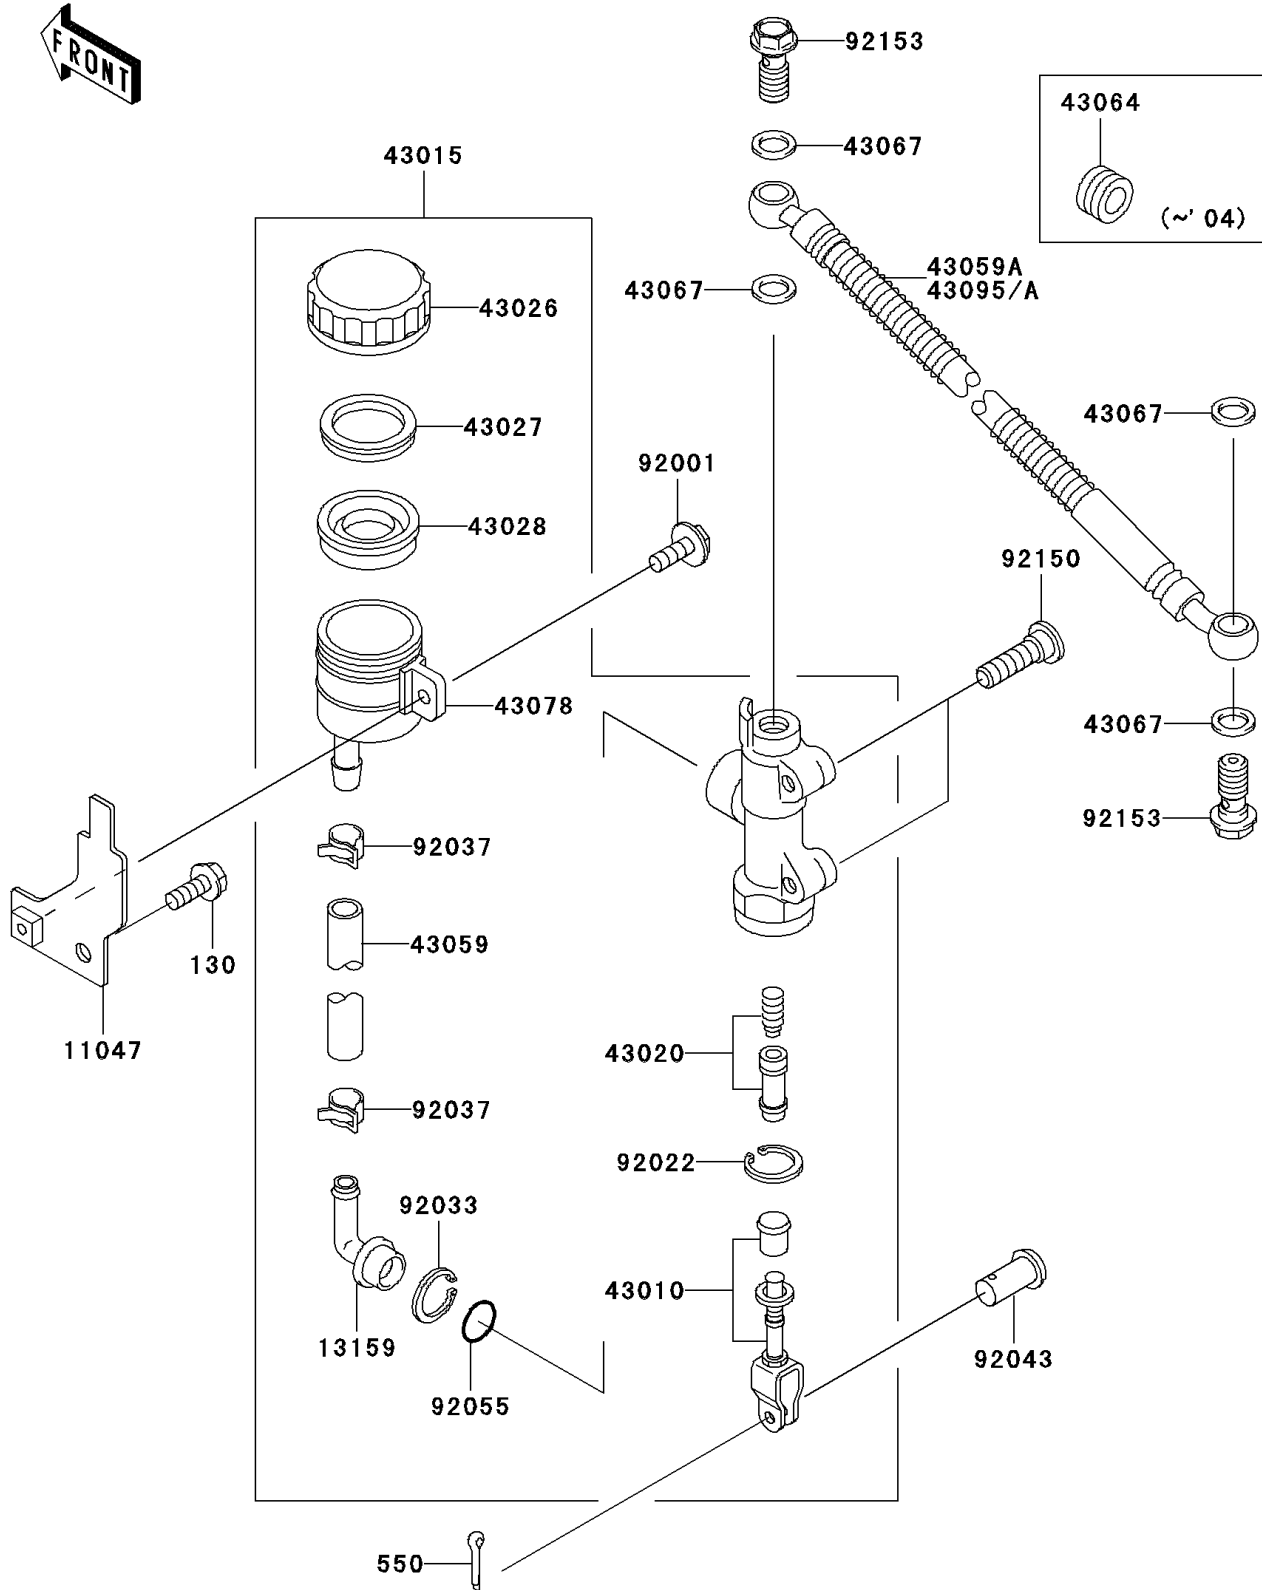

## PARTS DIAGRAM

### Rear Master Cylinder

F2293

## PARTS LIST

### Rear Master Cylinder

**ITEM NAME**

**PART NUMBER**

**QUANTITY**

---