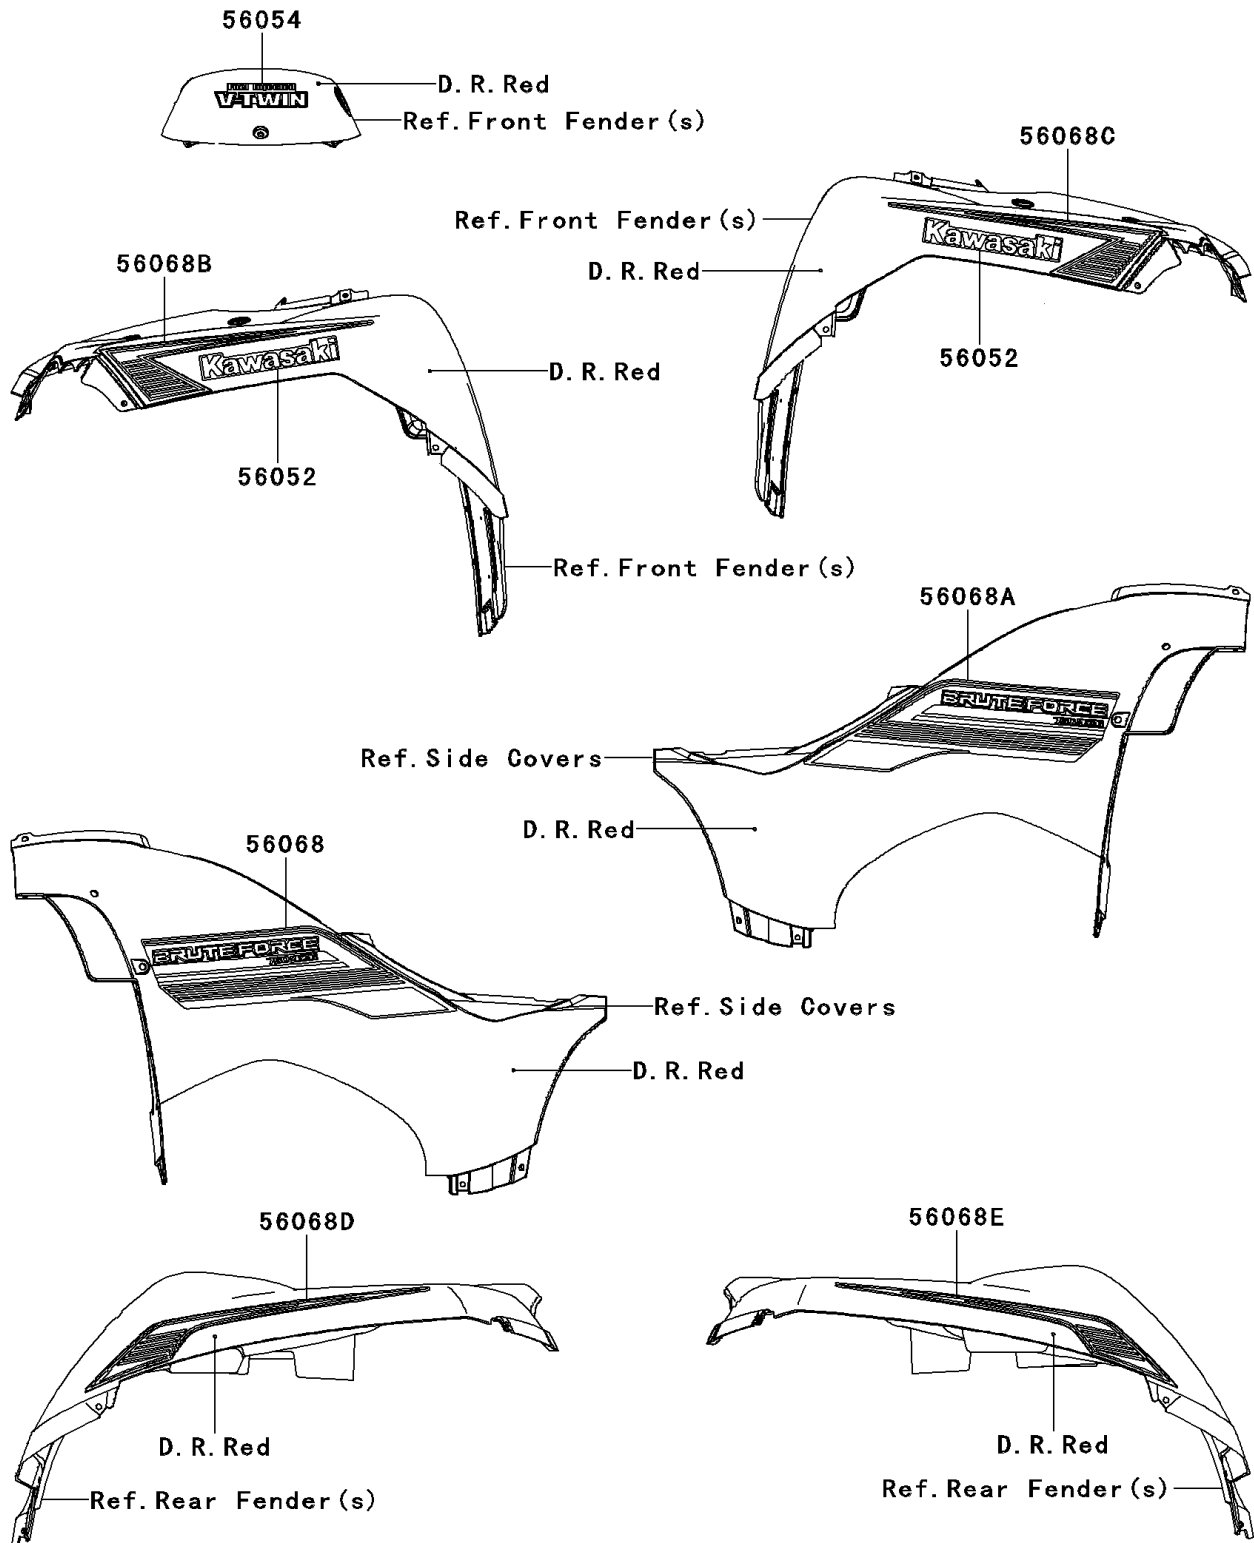

2009 Brute Force® 750 4x4i

PARTS DIAGRAM

Decals(D.R.Red)(D9F)

F2861D

2009 Brute Force[®] 750 4x4i

PARTS LIST

Decals(D.R.Red)(D9F)

ITEM NAME

PART NUMBER

QUANTITY
