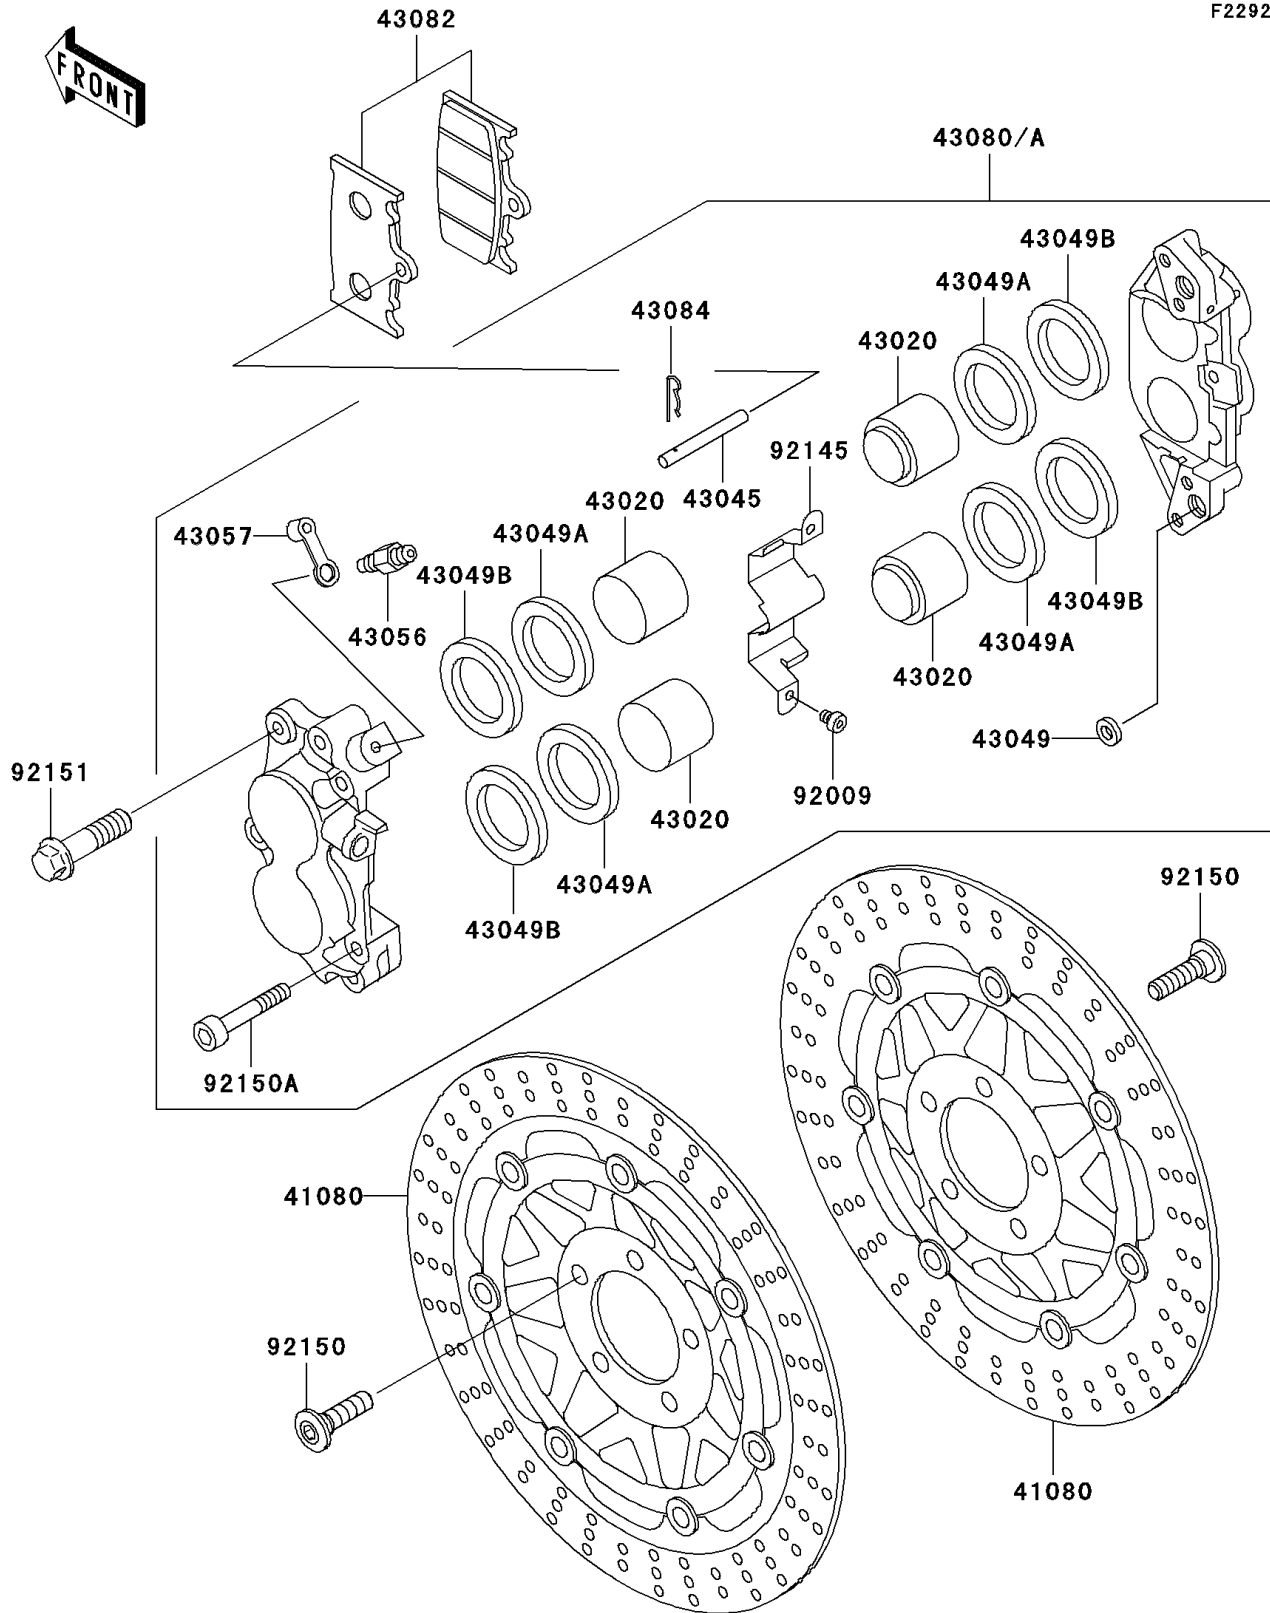

2003 ZZR600

PARTS DIAGRAM

Front Brake(E10-E12)

F2292

2003 ZZR600

PARTS LIST

Front Brake(E10-E12)

Kawasaki

Let the Good Times Roll®

ITEM NAME

PART NUMBER

QUANTITY
