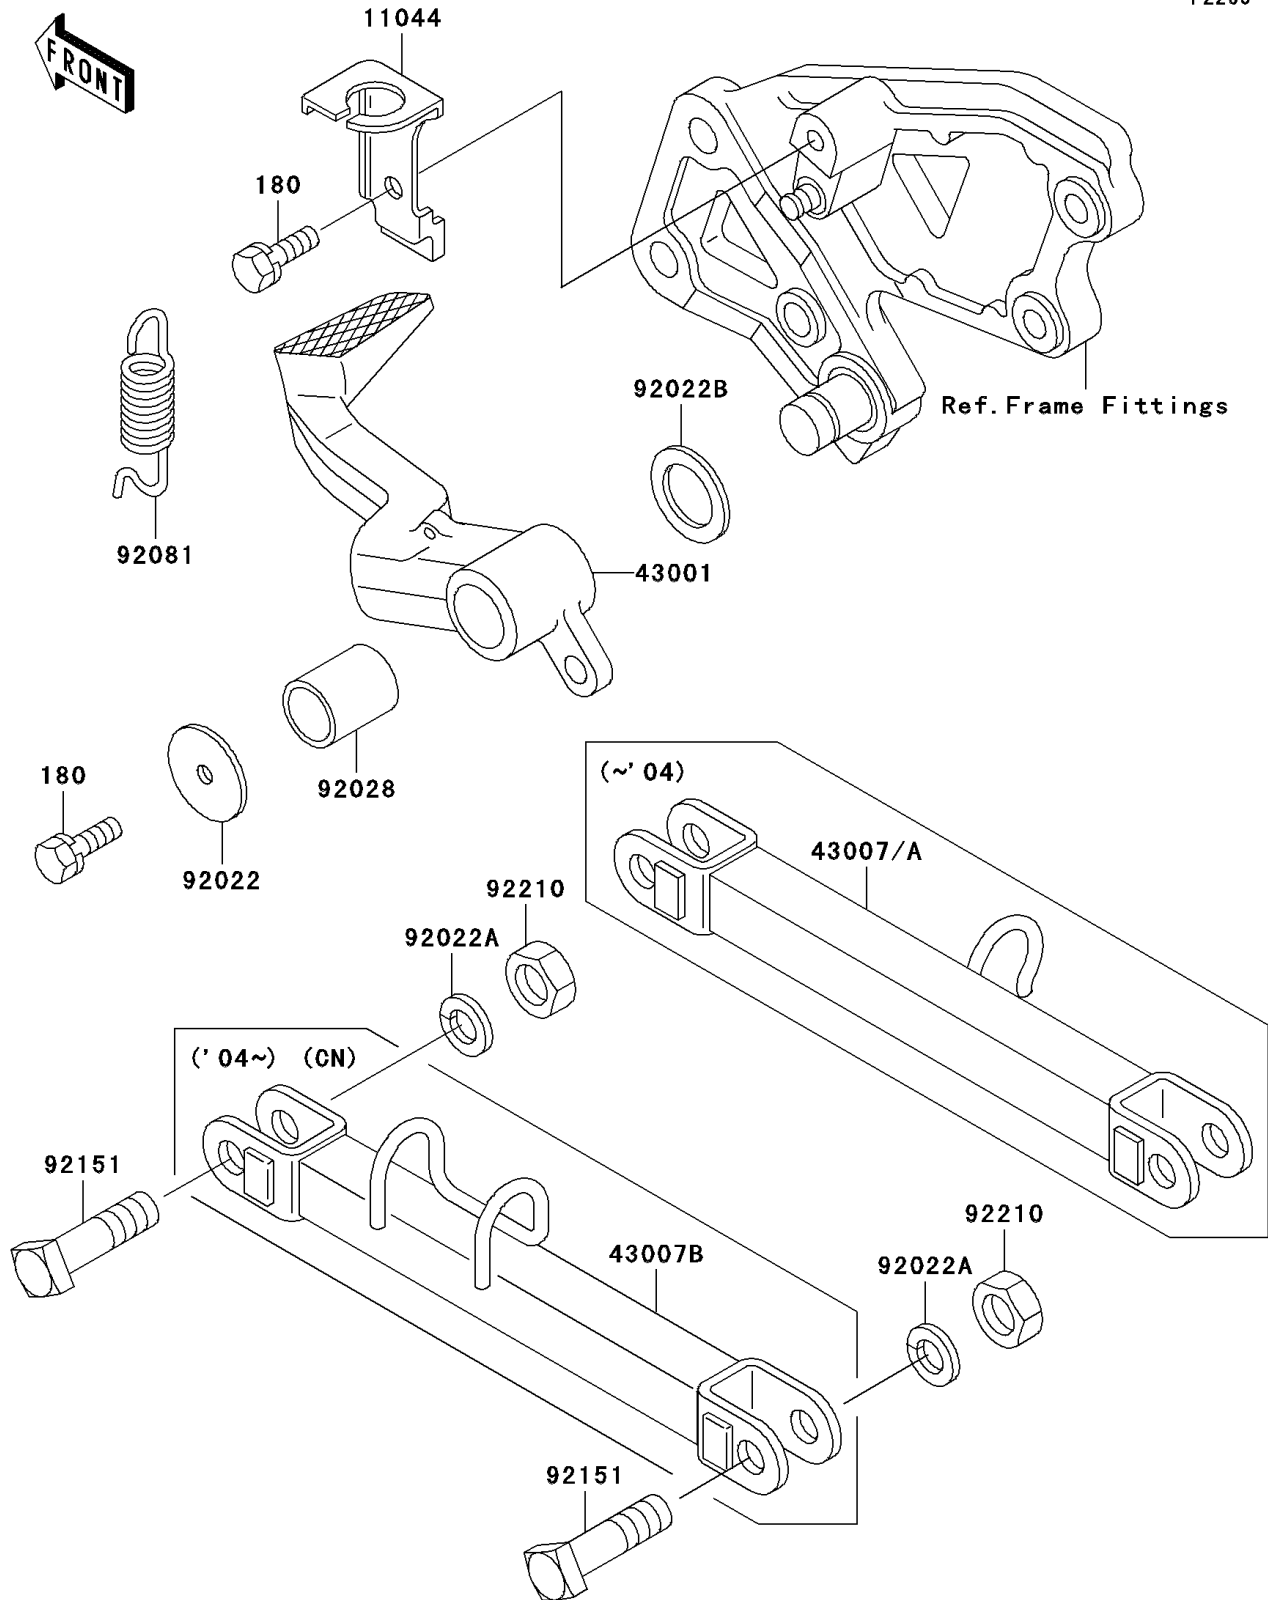

2004 ZZR600

PARTS DIAGRAM

Brake Pedal/Torque Link

F2260

2004 ZZR600

PARTS LIST

Brake Pedal/Torque Link

ITEM NAME	PART NUMBER	QUANTITY
BOLT-UPSET-WS (Ref # 180)	180H0614	2
BRACKET,RR BRAKE SWITCH (Ref # 11044)	11044-1107	1
LEVER-BRAKE,PEDAL (Ref # 43001)	43001-1224	1
WASHER,7X28X1.6 (Ref # 92022)	92022-1282	1
WASHER,SPRING,10MM (Ref # 92022A)	92022-1540	2
WASHER,15.3X24X1 (Ref # 92022B)	92022-326	1
BUSHING,BRAKE PEDAL (Ref # 92028)	92028-1282	1
SPRING,BRAKE PEDAL (Ref # 92081)	92081-1833	1
BOLT,10X37 (Ref # 92151)	92151-1293	2
NUT,LOCK,10MM (Ref # 92210)	92210-1184	2
ROD-TORQUE,SILVER NO.35 (Ref # 43007A)	43007-1170-VZ	1
ROD-TORQUE,SILVER (Ref # 43007B)	43007-1192-TX	1