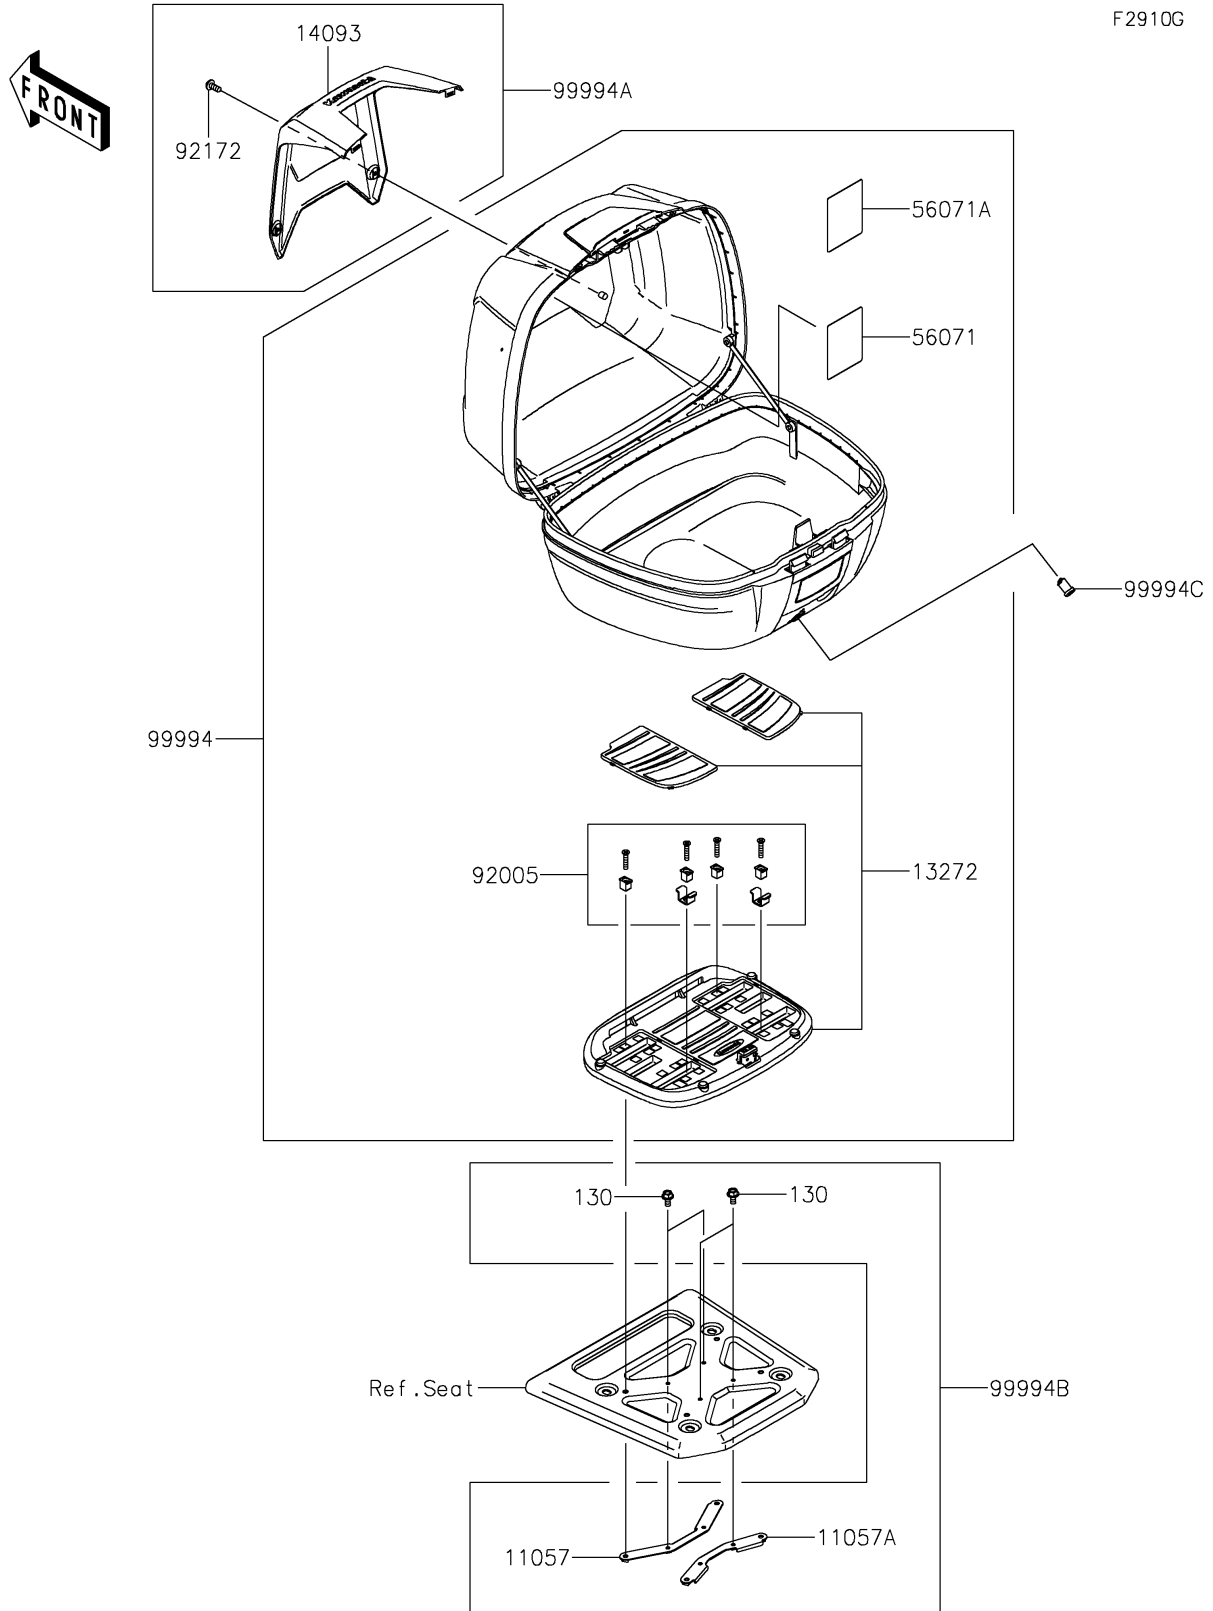

2023 KLR® 650

PARTS DIAGRAM

Accessory(Topcase)

F2910G

2023 KLR® 650

PARTS LIST

Accessory(Topcase)

ITEM NAME	PART NUMBER	QUANTITY
BRACKET (Ref # 11057)	11057-7099	1
BRACKET (Ref # 11057A)	11057-7100	1
PLATE, TOPCASE BASE (Ref # 13272)	13272-3743	1
COVER, TOPCASE, M.P.SILVER (Ref # 14093)	14093-1067-GU	1
LABEL-WARNING, MAX LOAD (Ref # 56071)	56071-0940	1
LABEL-WARNING, PICTOGRAM (Ref # 56071A)	56071-1043	1
FITTING (Ref # 92005)	92005-1428	1
SCREW, SOCKET, 5X14 (Ref # 92172)	92172-0823	2
TOPCASE (Ref # 99994)	99994-1493	1
PANEL-TOPCASE, M.P.SILVER (Ref # 99994A)	99994-1494-GU	1
FITTING-TOPCASE (Ref # 99994B)	99994-1495	1
ROTOR(INNER GROOVE) (Ref # 99994C)	99994-1496	1
BOLT-FLANGED, 5X10 (Ref # 130)	130BA0510	4