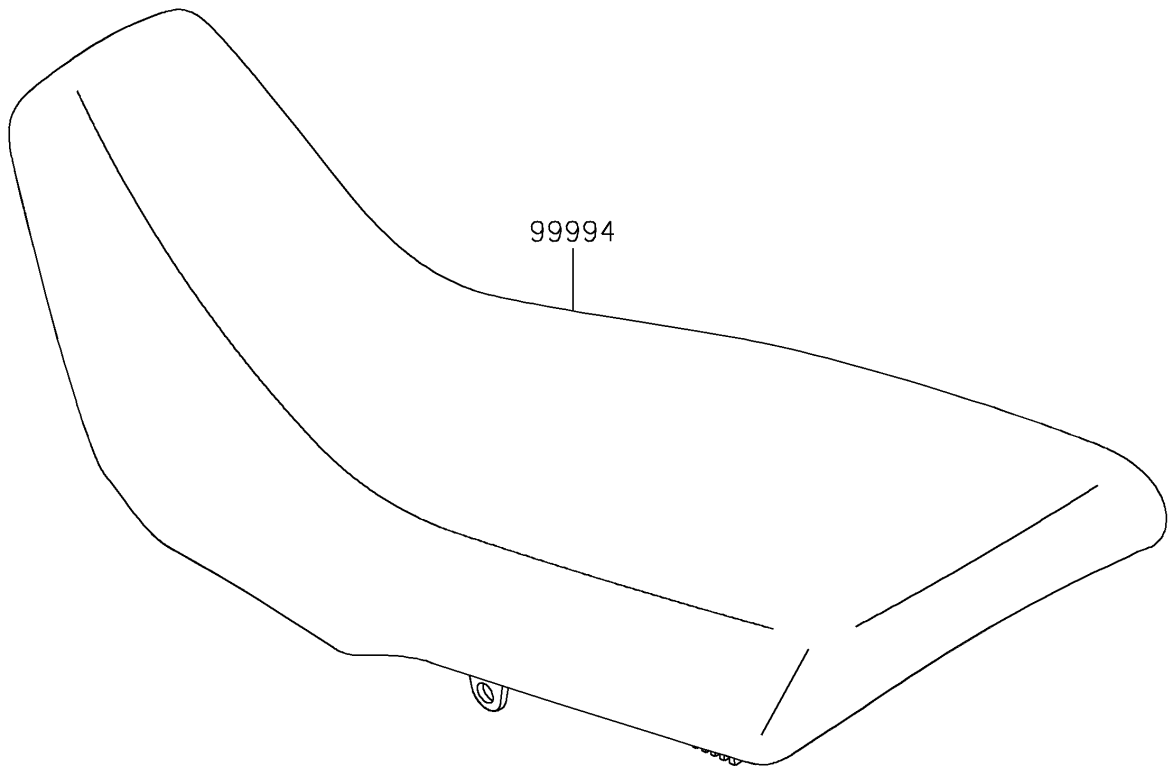

2024 KLR650

PARTS DIAGRAM

Accessory(Seat)

F2910E

2024 KLR650

PARTS LIST

Accessory(Seat)

Kawasaki

Let the Good Times Roll®

ITEM NAME

PART NUMBER

QUANTITY
