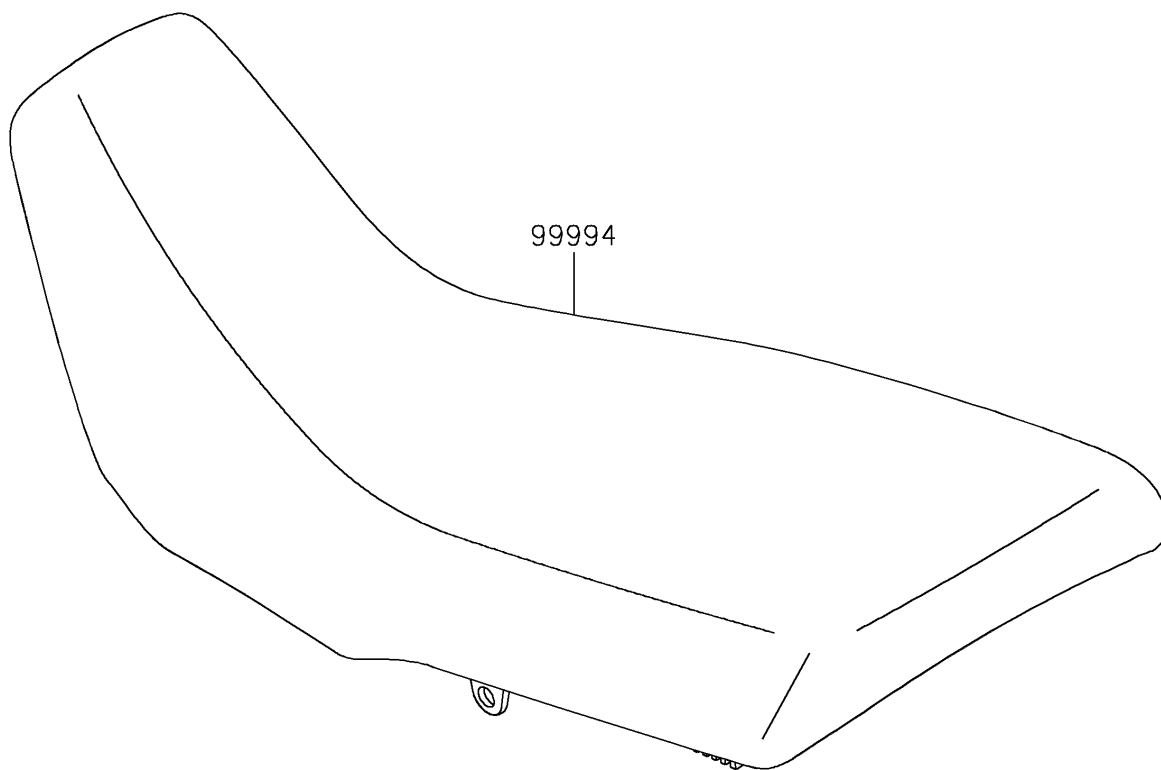

2023 KLR[®] 650

PARTS DIAGRAM

Accessory(Seat)

F2910E

2023 KLR[®] 650

PARTS LIST

Accessory(Seat)

Kawasaki

Let the Good Times Roll[®]

ITEM NAME

PART NUMBER

QUANTITY
