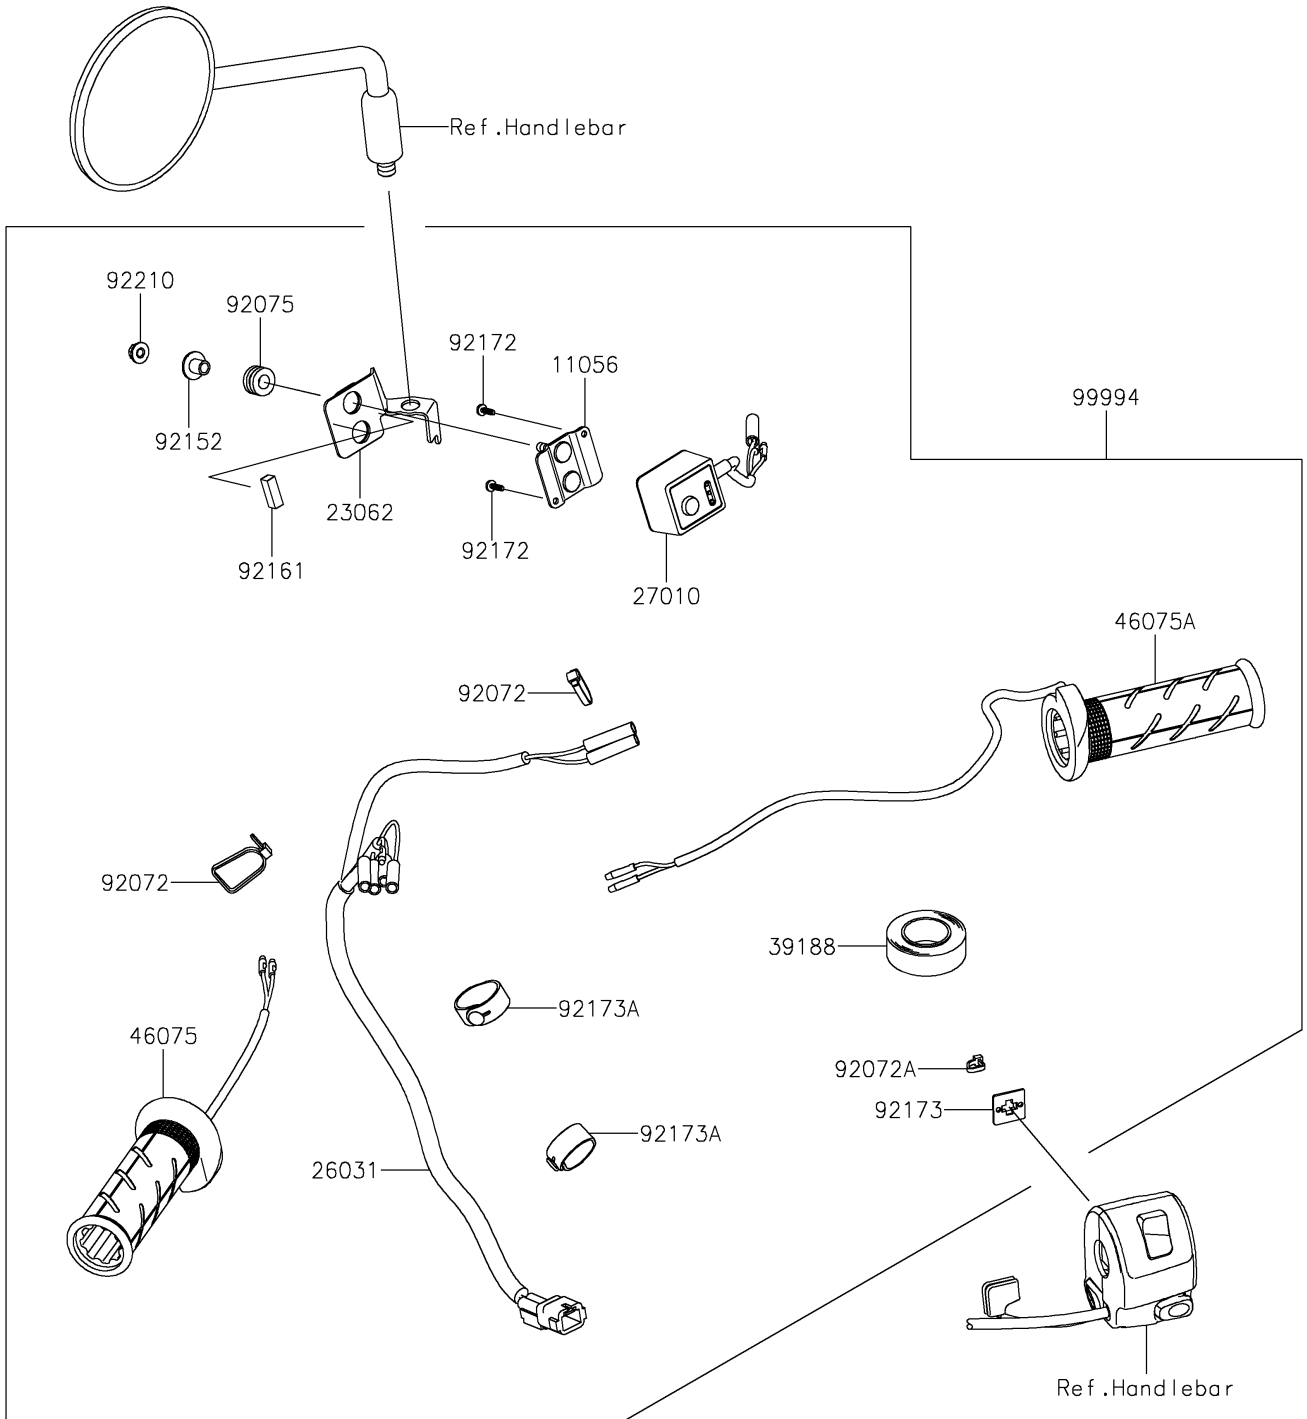

## PARTS DIAGRAM

### Accessory(Grip Heater)

F2910C

# 2025 KLR650

## PARTS LIST

Accessory(Grip Heater)

**ITEM NAME**

**PART NUMBER**

**QUANTITY**

---