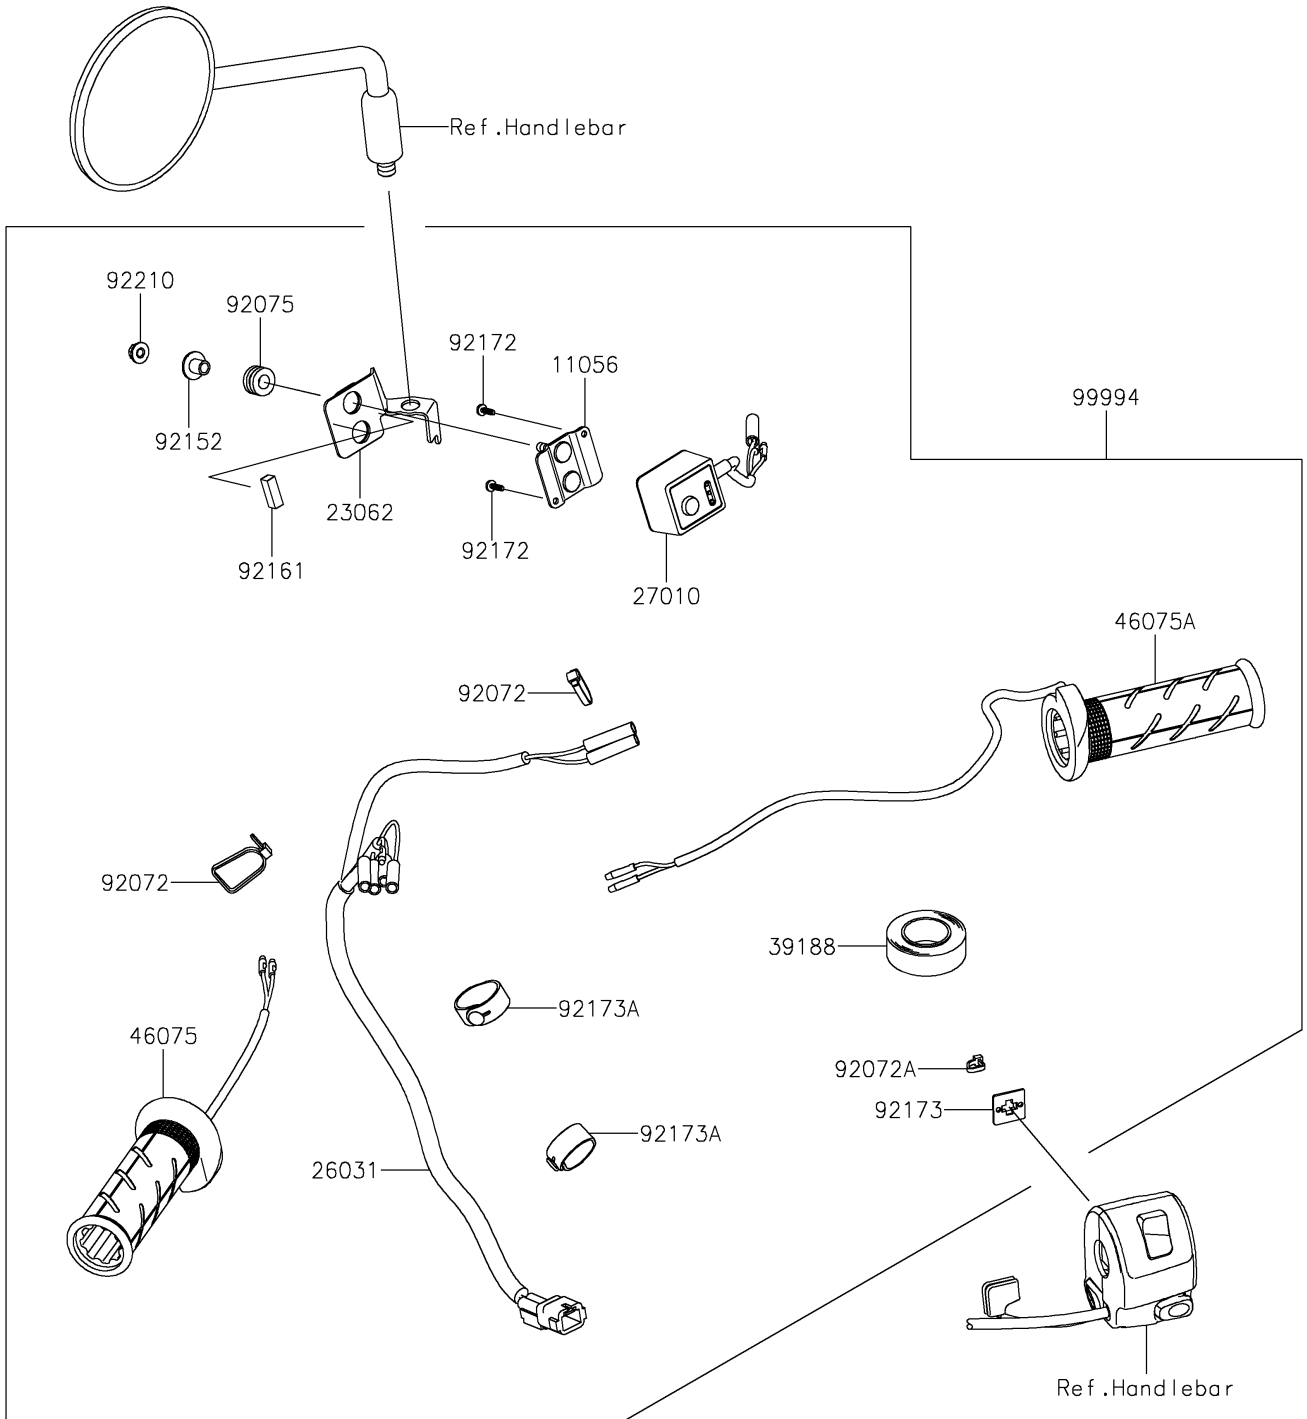

# 2024 KLR650

## PARTS DIAGRAM

### Accessory(Grip Heater)

F2910C