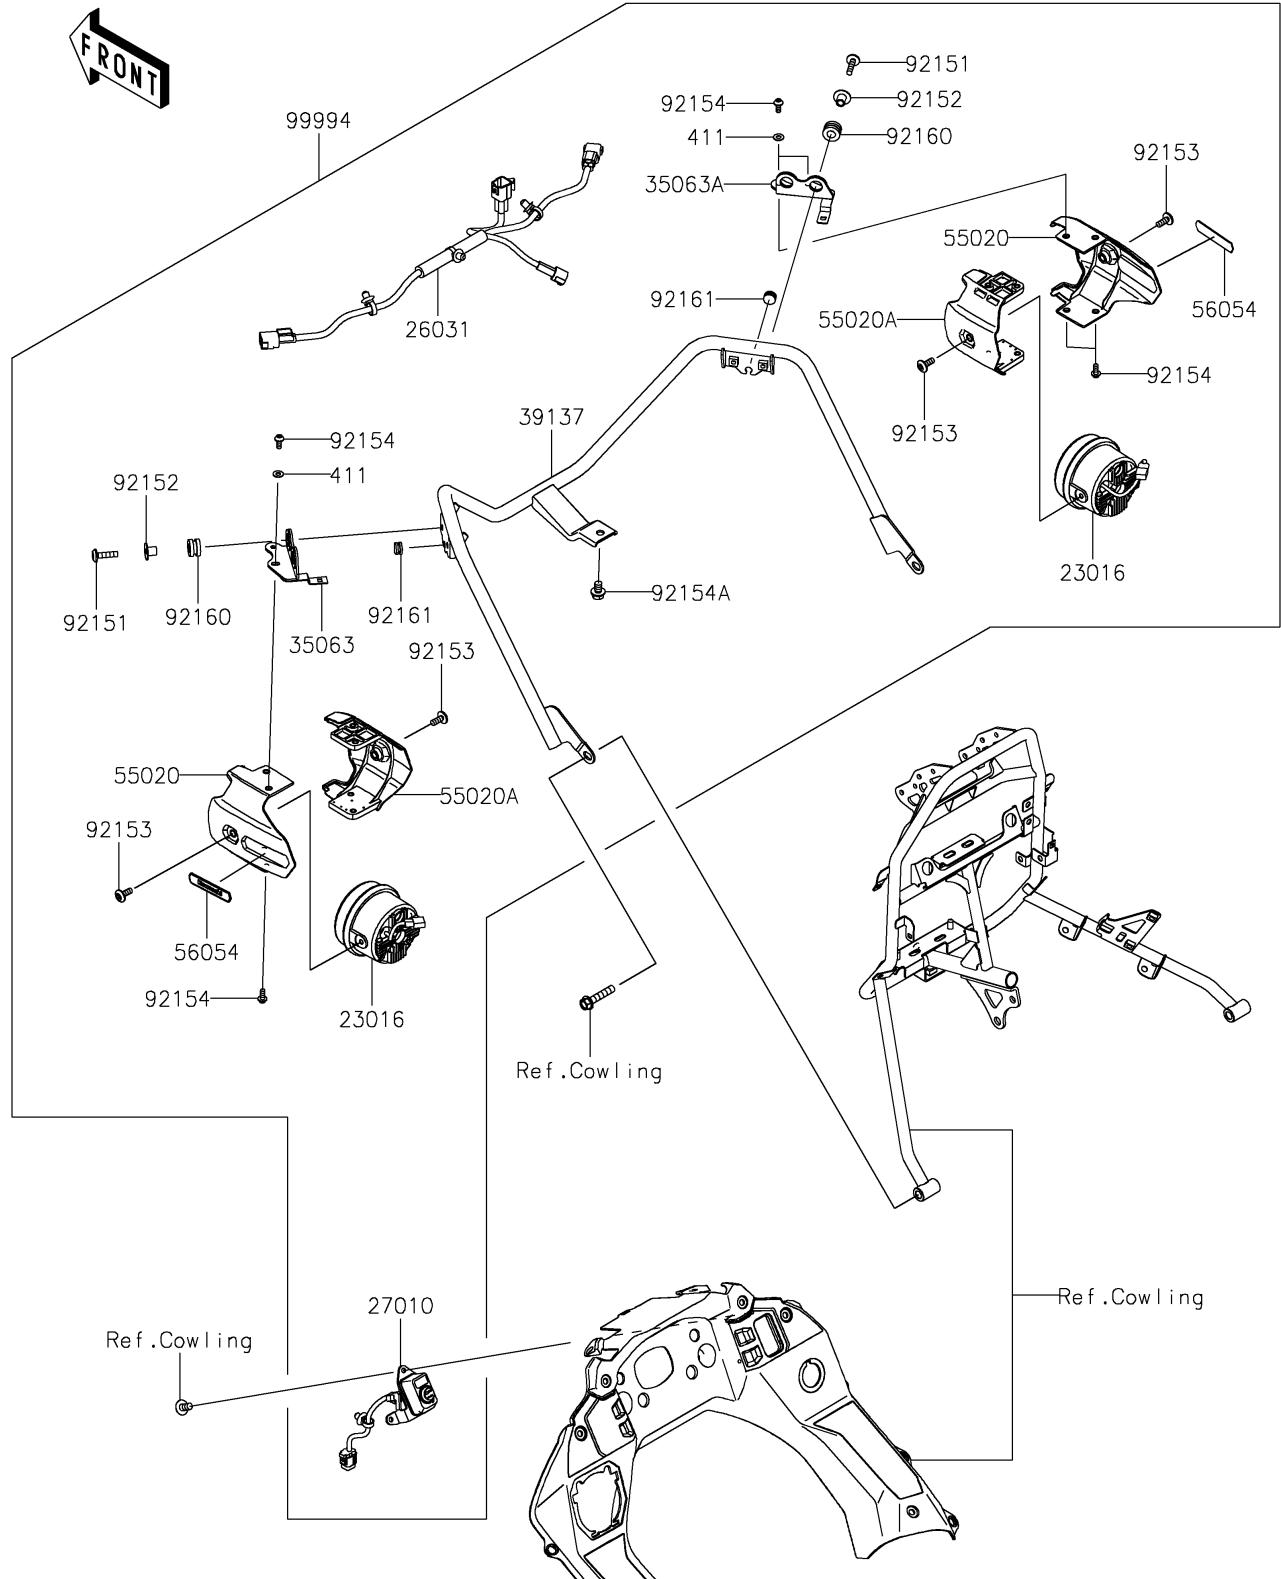

2024 KLR650

PARTS DIAGRAM

Accessory(Fog Lamp)

F2910B

2024 KLR650

PARTS LIST

Accessory(Fog Lamp)

ITEM NAME

PART NUMBER

QUANTITY
