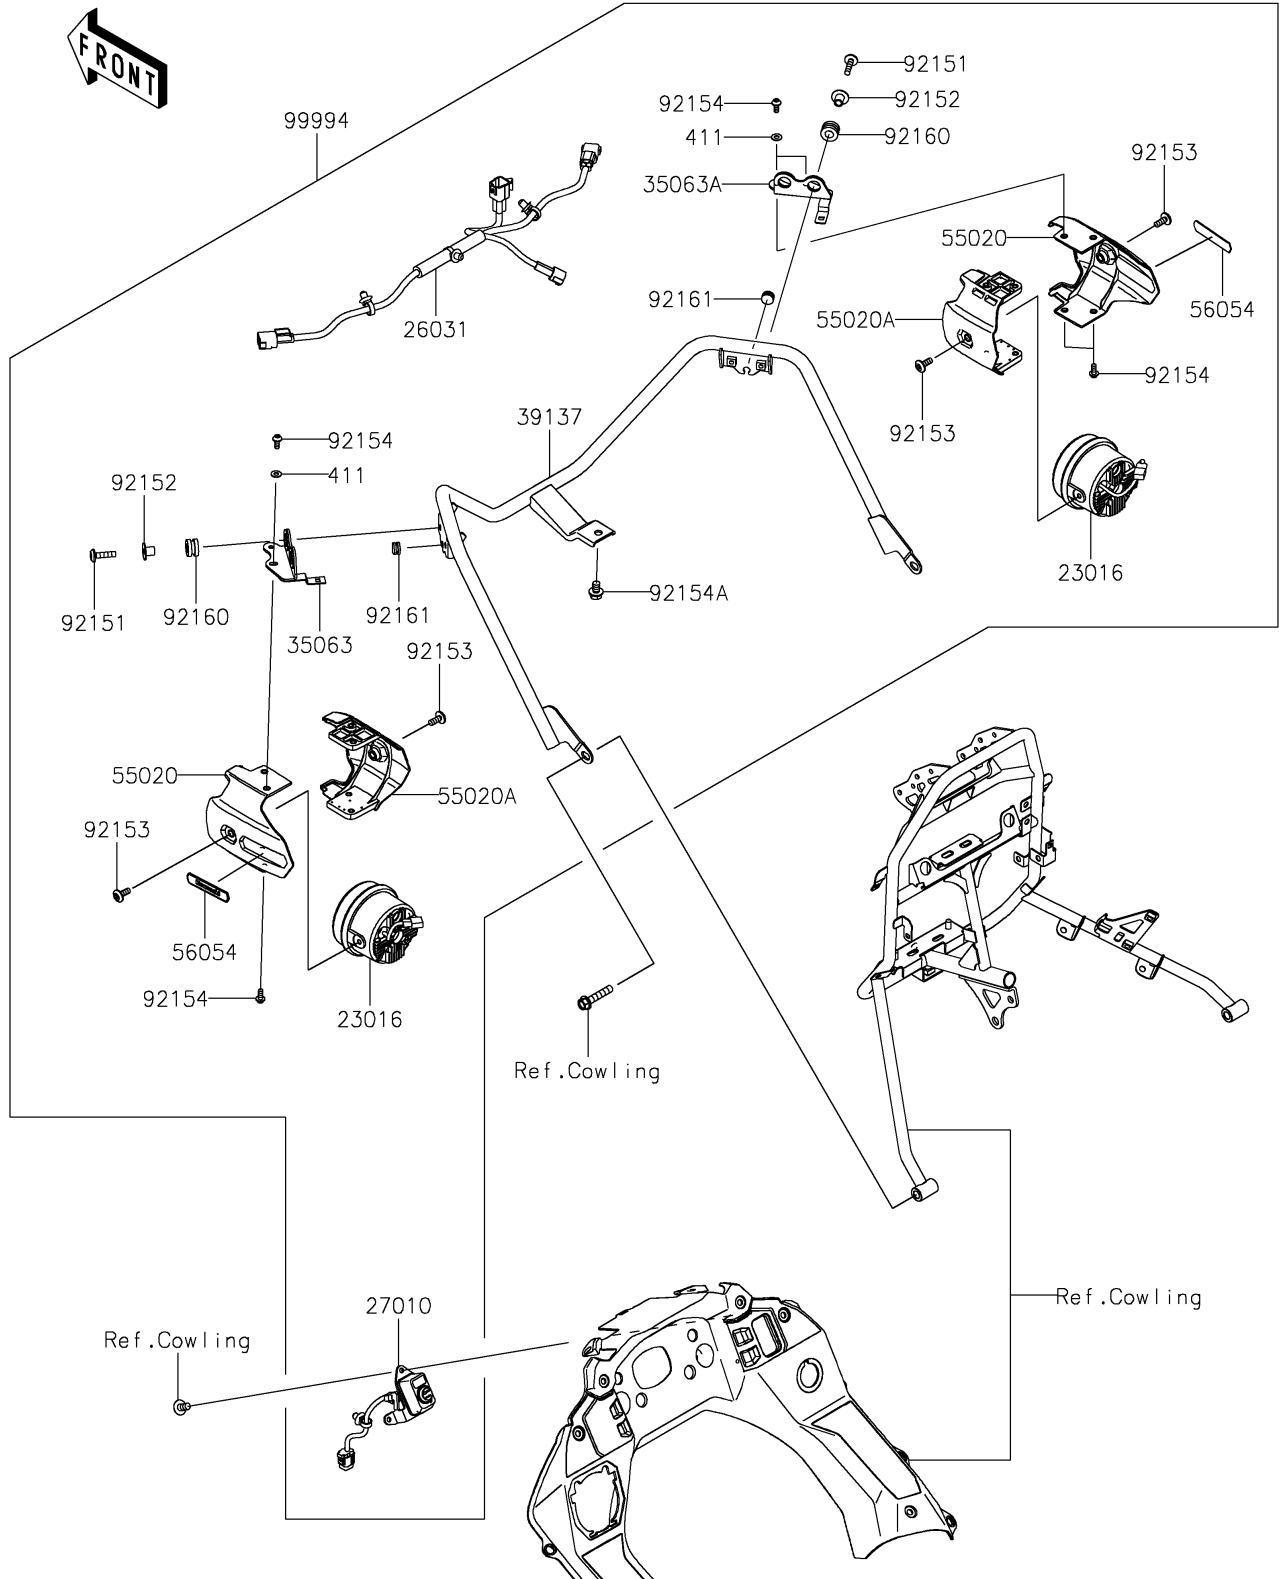

2024 KLR® 650

PARTS DIAGRAM

Accessory(Fog Lamp)

F2910B

2024 KLR[®] 650

PARTS LIST

Accessory(Fog Lamp)

ITEM NAME

PART NUMBER

QUANTITY
