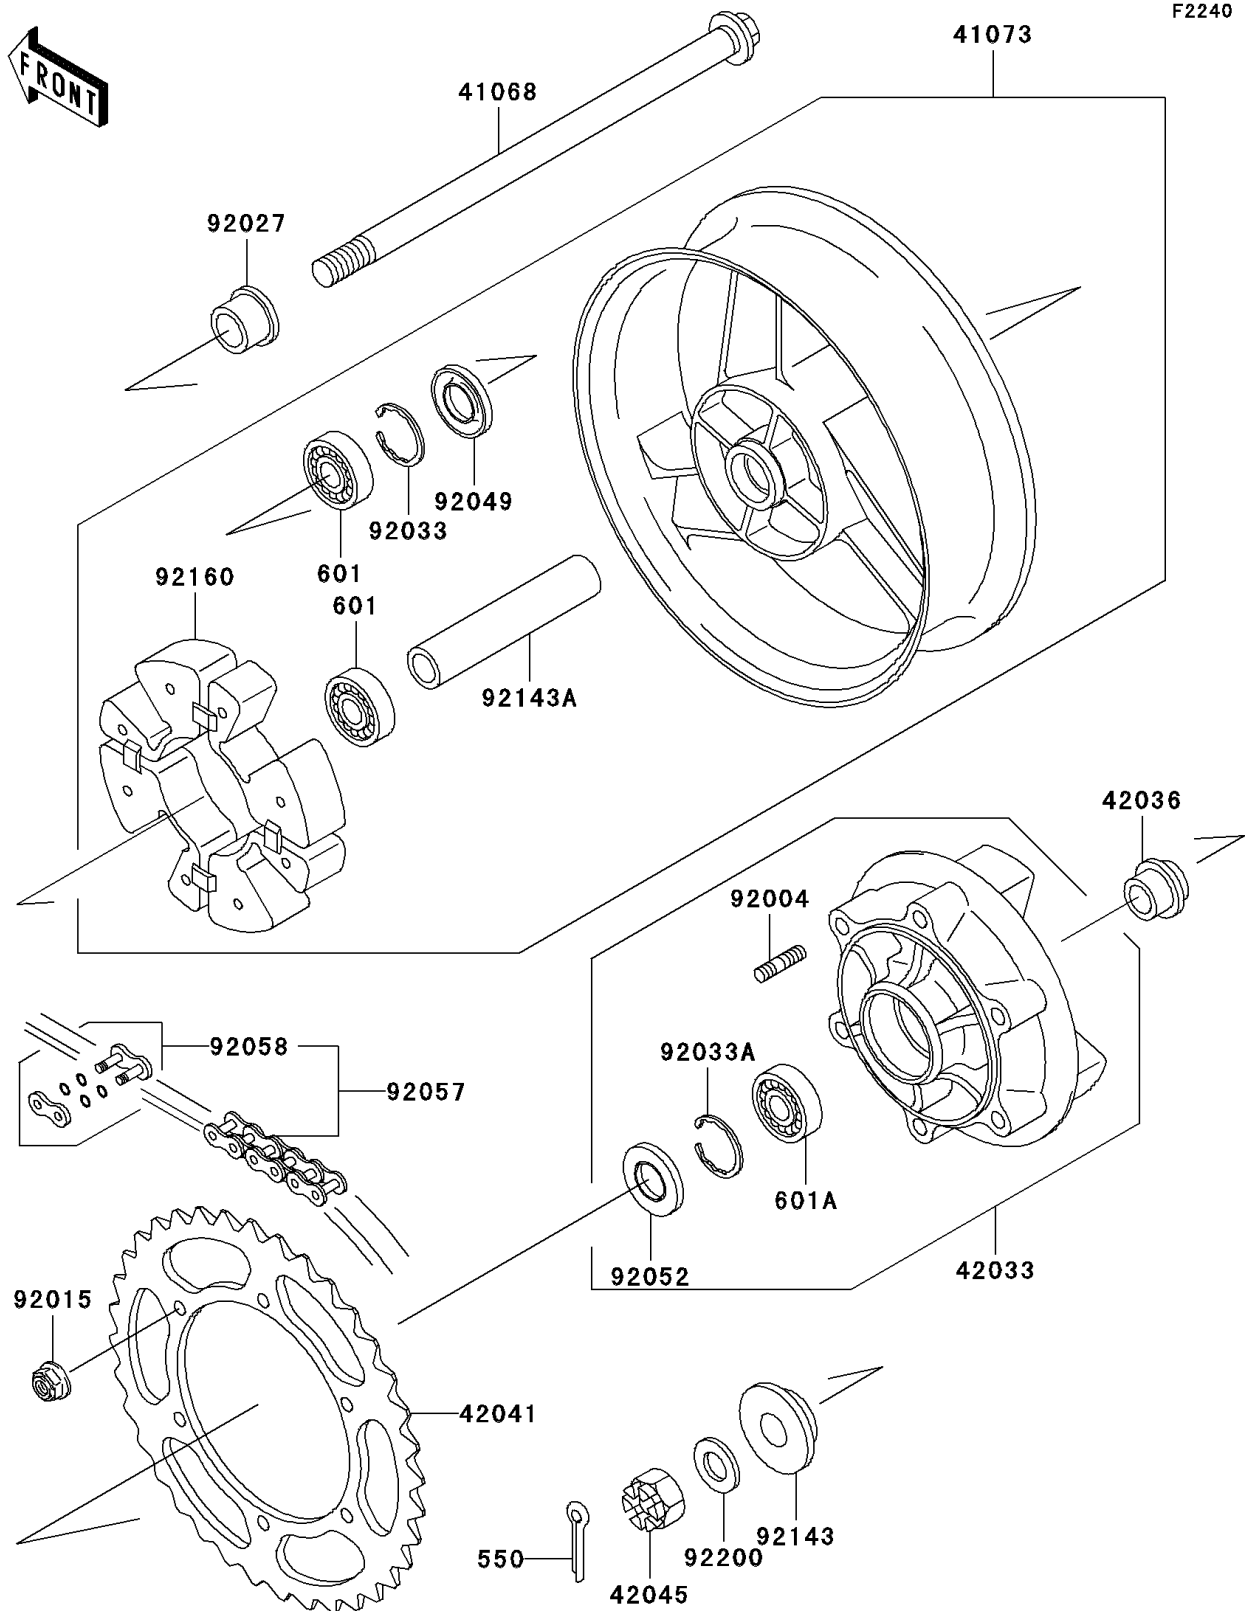

2003 ZZR600

PARTS DIAGRAM

Rear Wheel/Chain

2003 ZZR600

PARTS LIST

Rear Wheel/Chain

Kawasaki

Let the Good Times Roll®

ITEM NAME

PART NUMBER

QUANTITY
