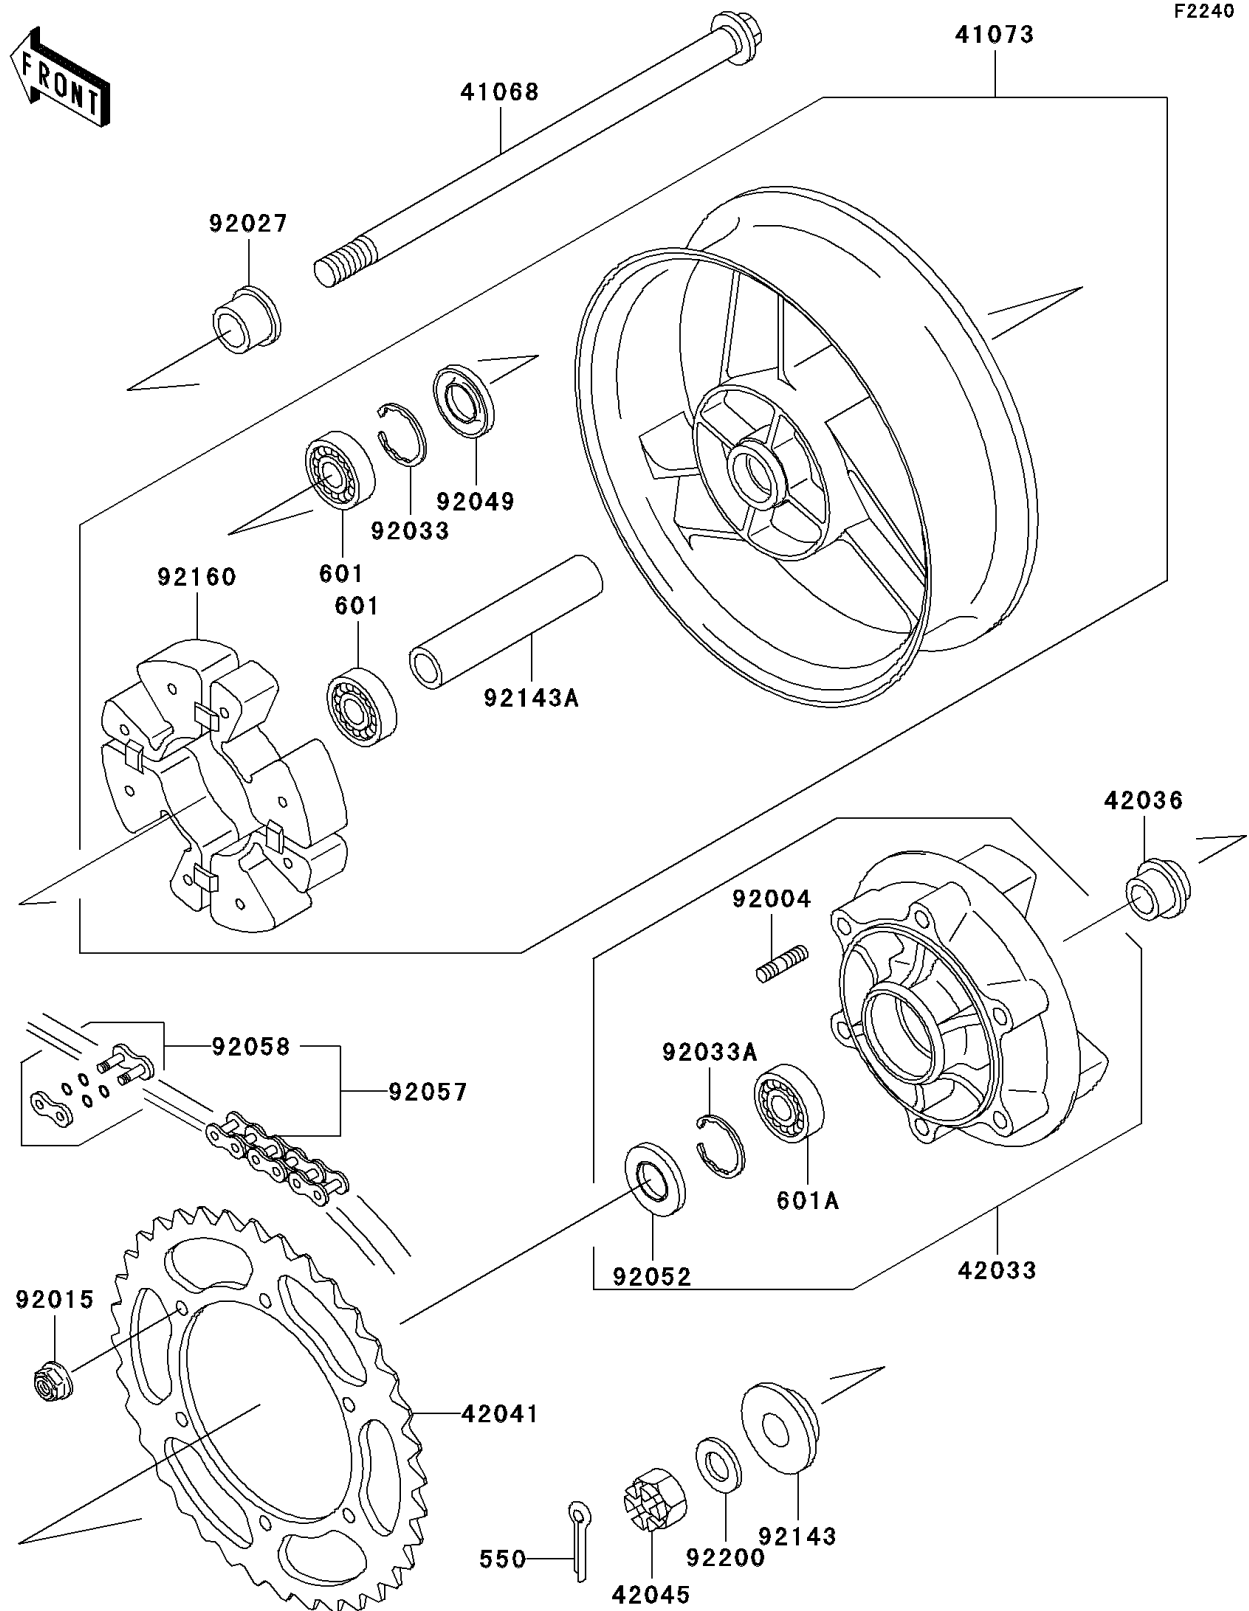

2004 ZZR600

PARTS DIAGRAM

Rear Wheel/Chain

2004 ZZR600

PARTS LIST

Rear Wheel/Chain

ITEM NAME	PART NUMBER	QUANTITY
PIN-COTTER,4.0X35 (Ref # 550)	550D4035	1
BEARING-BALL,6204UUC3 (Ref # 601)	601B6204UU	2
BEARING-BALL,#6205G (Ref # 601A)	601B6205G	1
AXLE,RR (Ref # 41068)	41068-1350	1
WHEEL-ASSY,RR,G.GRAY (Ref # 41073)	41073-1521-GE	1
COUPLING-ASSY,RR HUB (Ref # 42033)	42033-1214	1
SLEEVE,RR HUB,L=23 (Ref # 42036)	42036-1251	1
SPROCKET-HUB,48T (Ref # 42041)	42041-1362	1
NUT,CASTLE,18MM (Ref # 42045)	42045-018	1
STUD,10X19 (Ref # 92004)	92004-1275	6
NUT,FLANGED,10MM (Ref # 92015)	92015-1335	6
COLLAR,RR AXLE,L=21.5 (Ref # 92027)	92027-1902	1
RING-SNAP,47MM (Ref # 92033)	92033-1042	1
RING-SNAP,52MM (Ref # 92033A)	92033-1043	1
SEAL-OIL,BJN28475 (Ref # 92049)	92049-1056	1
SEAL-OIL,TWC35527 (Ref # 92052)	92052-006	1
CHAIN,DRIVE,EK50MV-XX112L (Ref # 92057)	92057-0002	1
JOINT-CHAIN,DRIVE (Ref # 92058)	92058-1098	1
COLLAR,RR AXLE,L=16 (Ref # 92143)	92143-1302	1
COLLAR,RR HUB,L=133 (Ref # 92143A)	92143-1303	1
DAMPER,SHOCK,RR HUB (Ref # 92160)	92160-1399	1
WASHER,19X32X2.6 (Ref # 92200)	92200-1489	1