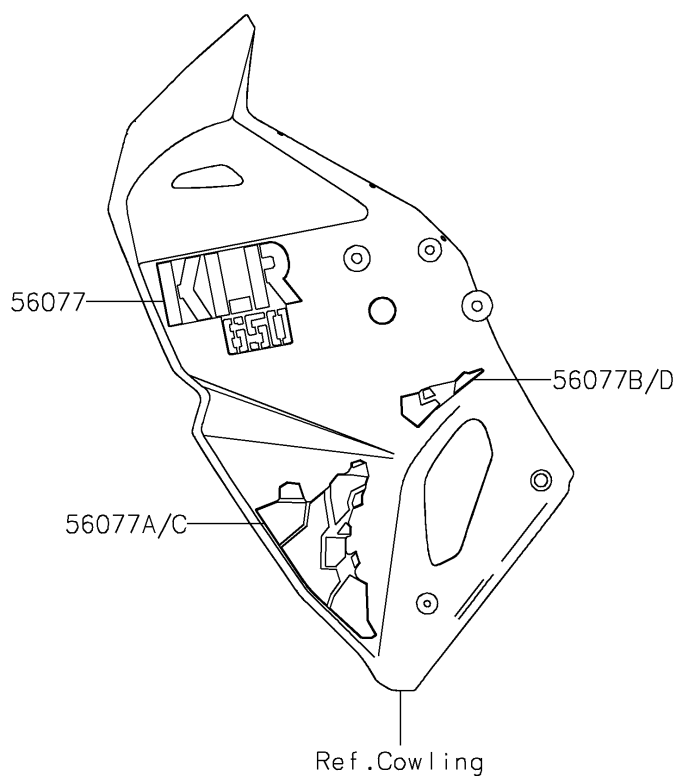

2025 KLR650

PARTS DIAGRAM

Decals(White)(GRFNN-GSFNL)

Kawasaki

Let the Good Times Roll®

F2861D

2025 KLR650

PARTS LIST

Decals(White)(GRFNN-GSFNL)

ITEM NAME

PART NUMBER

QUANTITY
