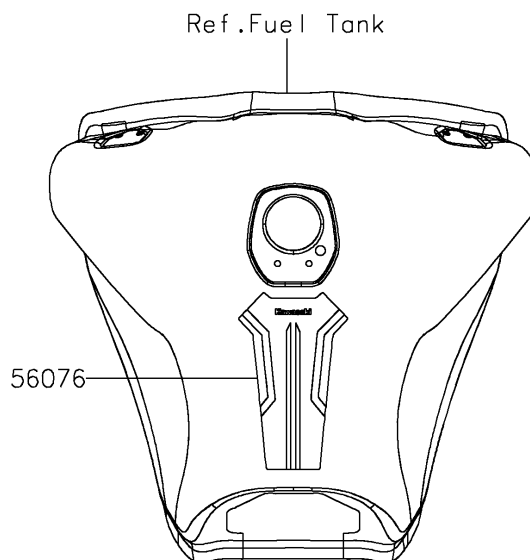

2025 KLR650

PARTS DIAGRAM

Decals(White)(GRFNN-GSFNL)

Kawasaki

Let the Good Times Roll®

F2861D

2025 KLR650

PARTS LIST