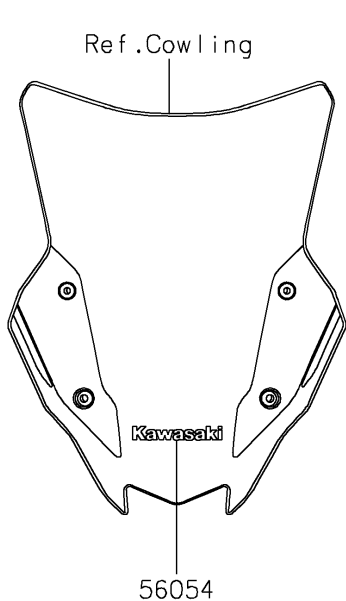

2025 KLR650

PARTS DIAGRAM

Decals(White)(GRFNN-GSFNL)

Kawasaki

Let the Good Times Roll®

F2861D

2025 KLR650

PARTS LIST

Decals(White)(GRFNN-GSFNL)

ITEM NAME

PART NUMBER

QUANTITY
