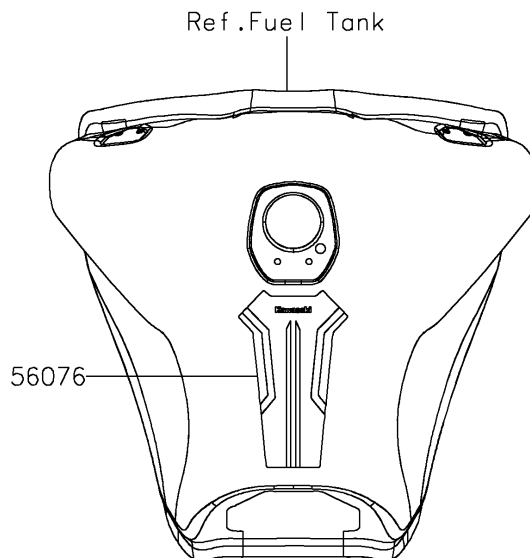

# 2025 KLR650

## PARTS DIAGRAM

Decals(White)(GRFNN-GSFNL)

**Kawasaki**

Let the Good Times Roll®

F2861D