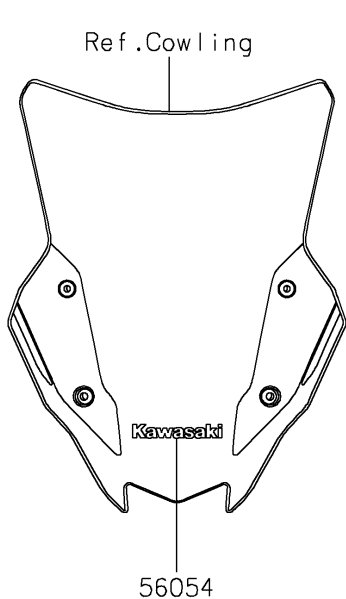

# 2025 KLR650

## PARTS DIAGRAM

Decals(White)(GRFNN-GSFNL)

**Kawasaki**

Let the Good Times Roll®

F2861D