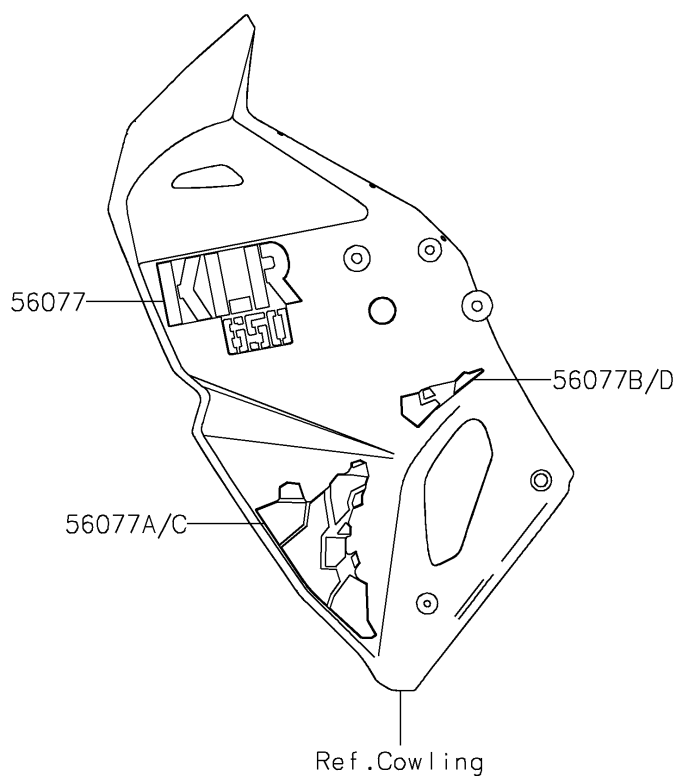

# 2025 KLR650

## PARTS DIAGRAM

Decals(White)(GRFNN-GSFNL)

**Kawasaki**

Let the Good Times Roll®

F2861D