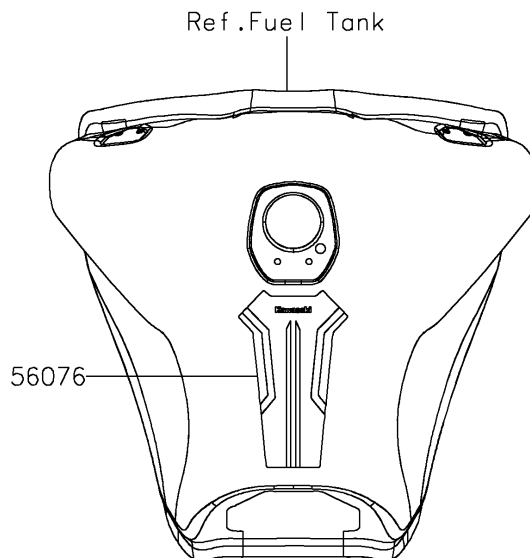

2024 KLR650

PARTS DIAGRAM

Decals(White)(GRFNN-GSFNL)

Kawasaki

Let the Good Times Roll®

F2861D

2024 KLR650

PARTS LIST