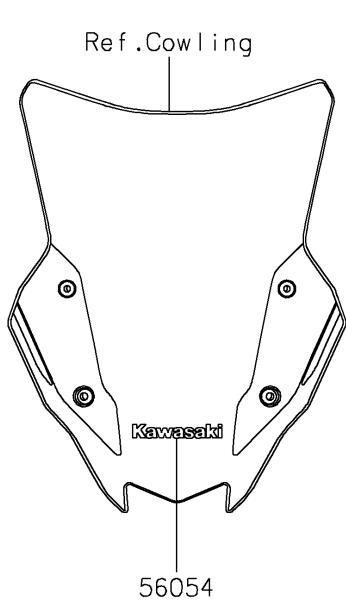

2024 KLR650

PARTS DIAGRAM

Decals(White)(GRFNN-GSFNL)

Kawasaki

Let the Good Times Roll®

F2861D

2024 KLR650

PARTS LIST