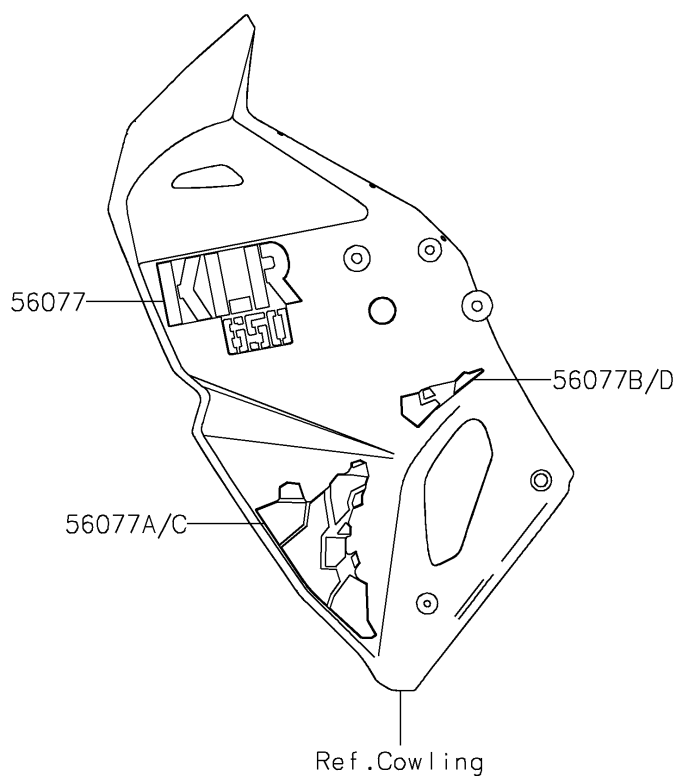

2024 KLR650

PARTS DIAGRAM

Decals(White)(GRFNN-GSFNL)

Kawasaki

Let the Good Times Roll®

F2861D

2024 KLR650

PARTS LIST

Decals(White)(GRFNN-GSFNL)

ITEM NAME

PART NUMBER

QUANTITY
