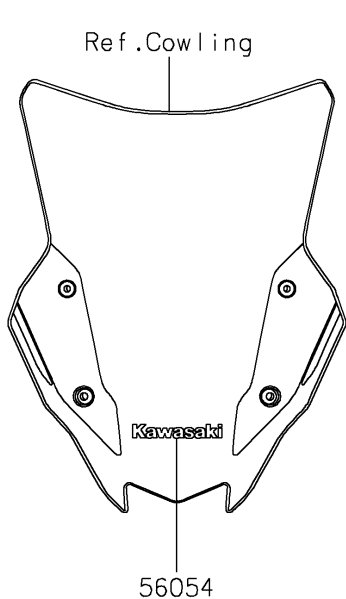

2024 KLR650

PARTS DIAGRAM

Decals(Red)(GRFNN/GRFNL)(CA,US)

Kawasaki

Let the Good Times Roll®

F2861C

2024 KLR650

PARTS LIST