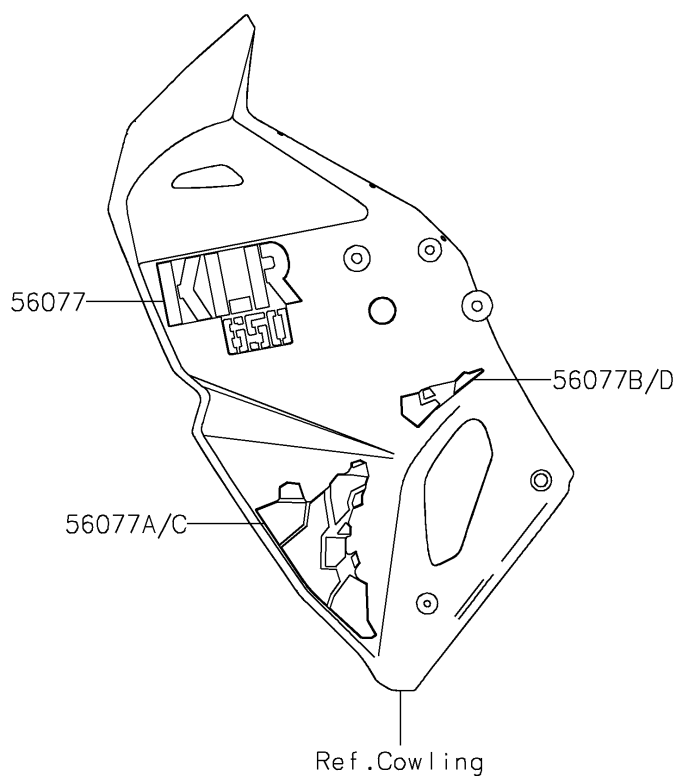

2024 KLR650

PARTS DIAGRAM

Decals(Red)(GRFNN/GRFNL)(CA,US)

Kawasaki

Let the Good Times Roll®

F2861C

2024 KLR650

PARTS LIST

Decals(Red)(GRFNN/GRFNL)(CA,US)

ITEM NAME

PART NUMBER

QUANTITY
