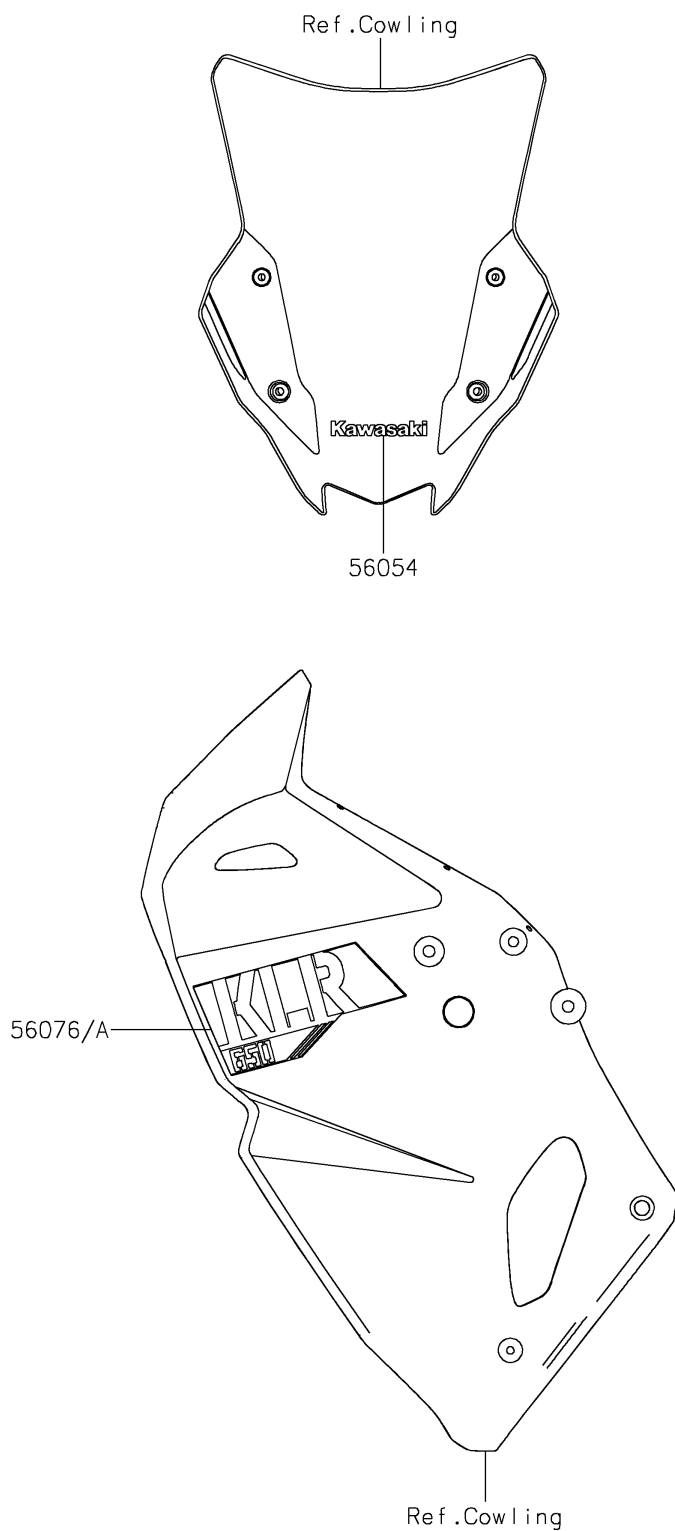

2024 KLR650

PARTS DIAGRAM

Decals(Gray)(GPFNN/GPFNL)

F2861B

2024 KLR650

PARTS LIST

Decals(Gray)(GPFNN/GPFNL)

ITEM NAME

PART NUMBER

QUANTITY
