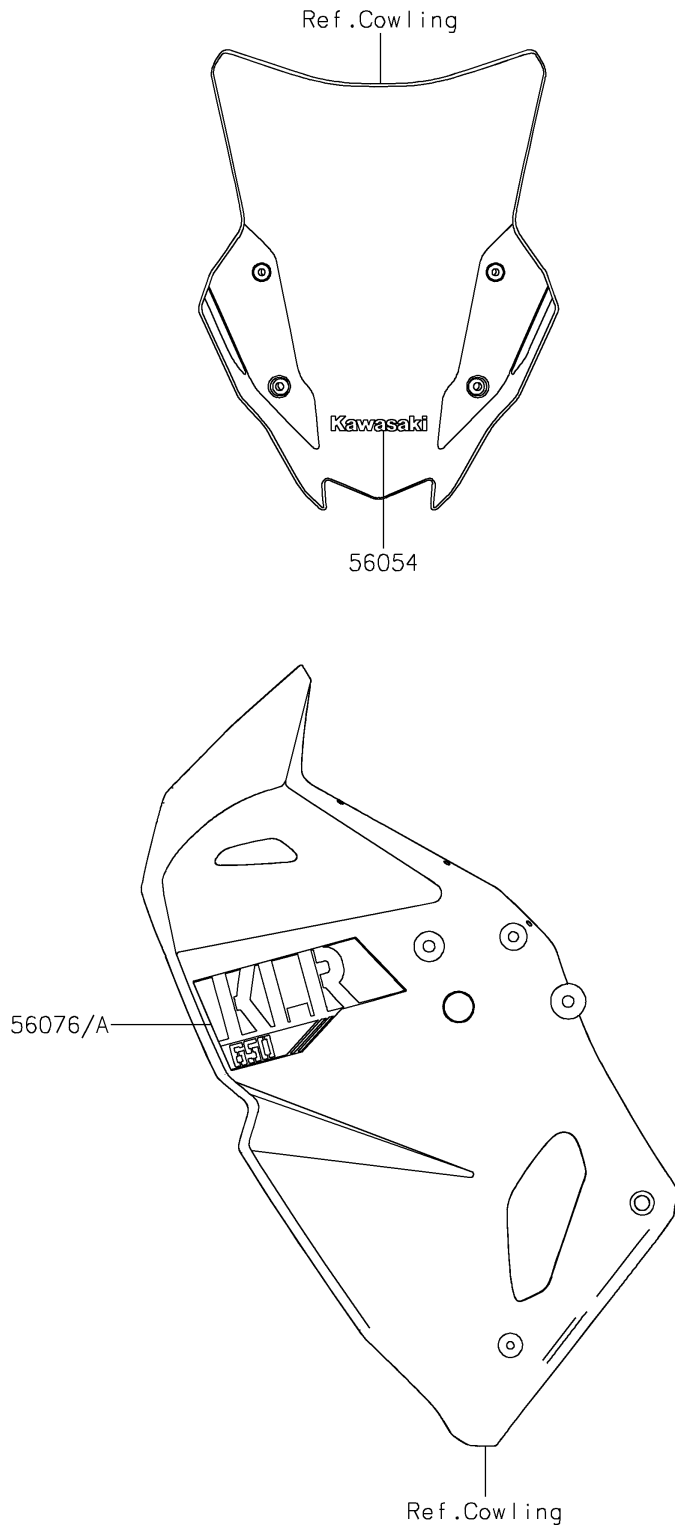

2023 KLR® 650

PARTS DIAGRAM

Decals(Gray)(GPFNN/GPFNL)

F2861B

2023 KLR[®] 650

PARTS LIST

Decals(Gray)(GPFNN/GPFNL)

ITEM NAME

PART NUMBER

QUANTITY
