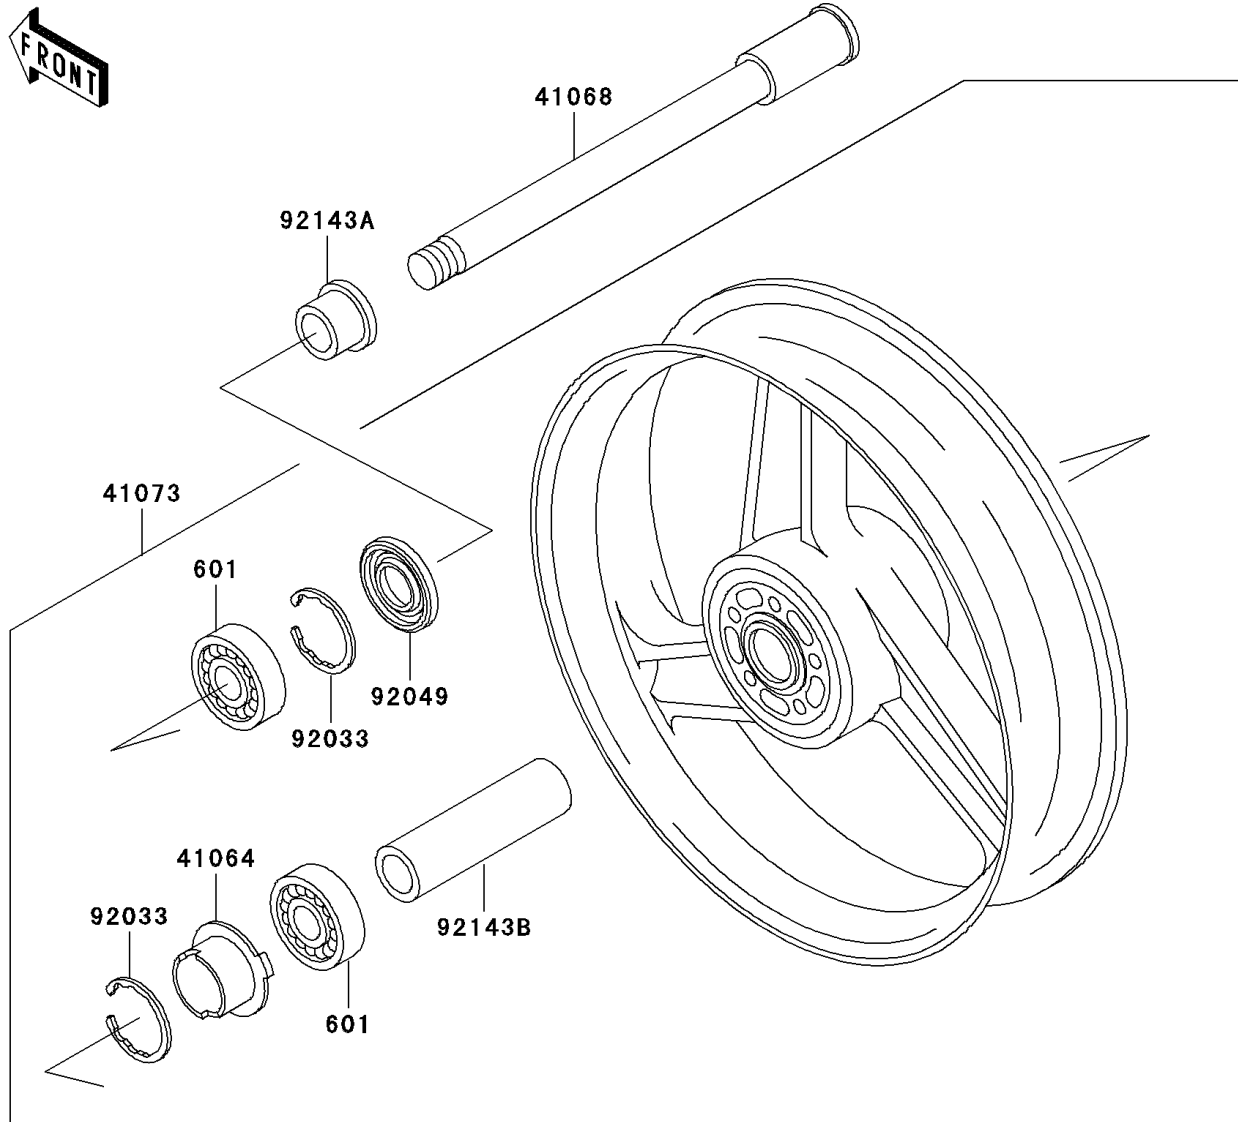

2003 ZZR600

PARTS DIAGRAM

Front Wheel

F2230

2003 ZZR600

PARTS LIST

Front Wheel

Kawasaki

Let the Good Times Roll®

ITEM NAME

PART NUMBER

QUANTITY
