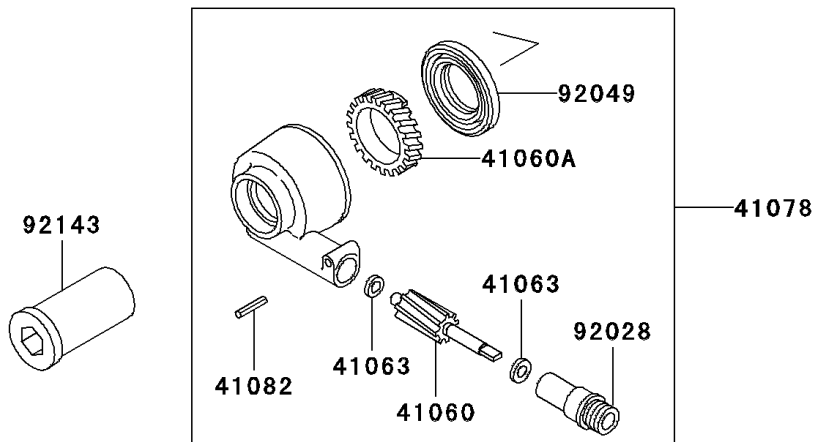

2003 ZZR600

PARTS DIAGRAM

Front Wheel

F2230

2003 ZZR600

PARTS LIST

Front Wheel

Kawasaki

Let the Good Times Roll®

ITEM NAME

PART NUMBER

QUANTITY
