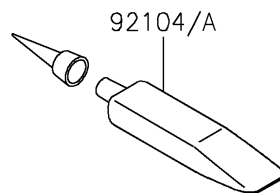

2025 KLR650

PARTS DIAGRAM

Owner's Tools

F2810

56007

2025 KLR650

PARTS LIST

Owner's Tools

Kawasaki

Let the Good Times Roll®

ITEM NAME

PART NUMBER

QUANTITY
