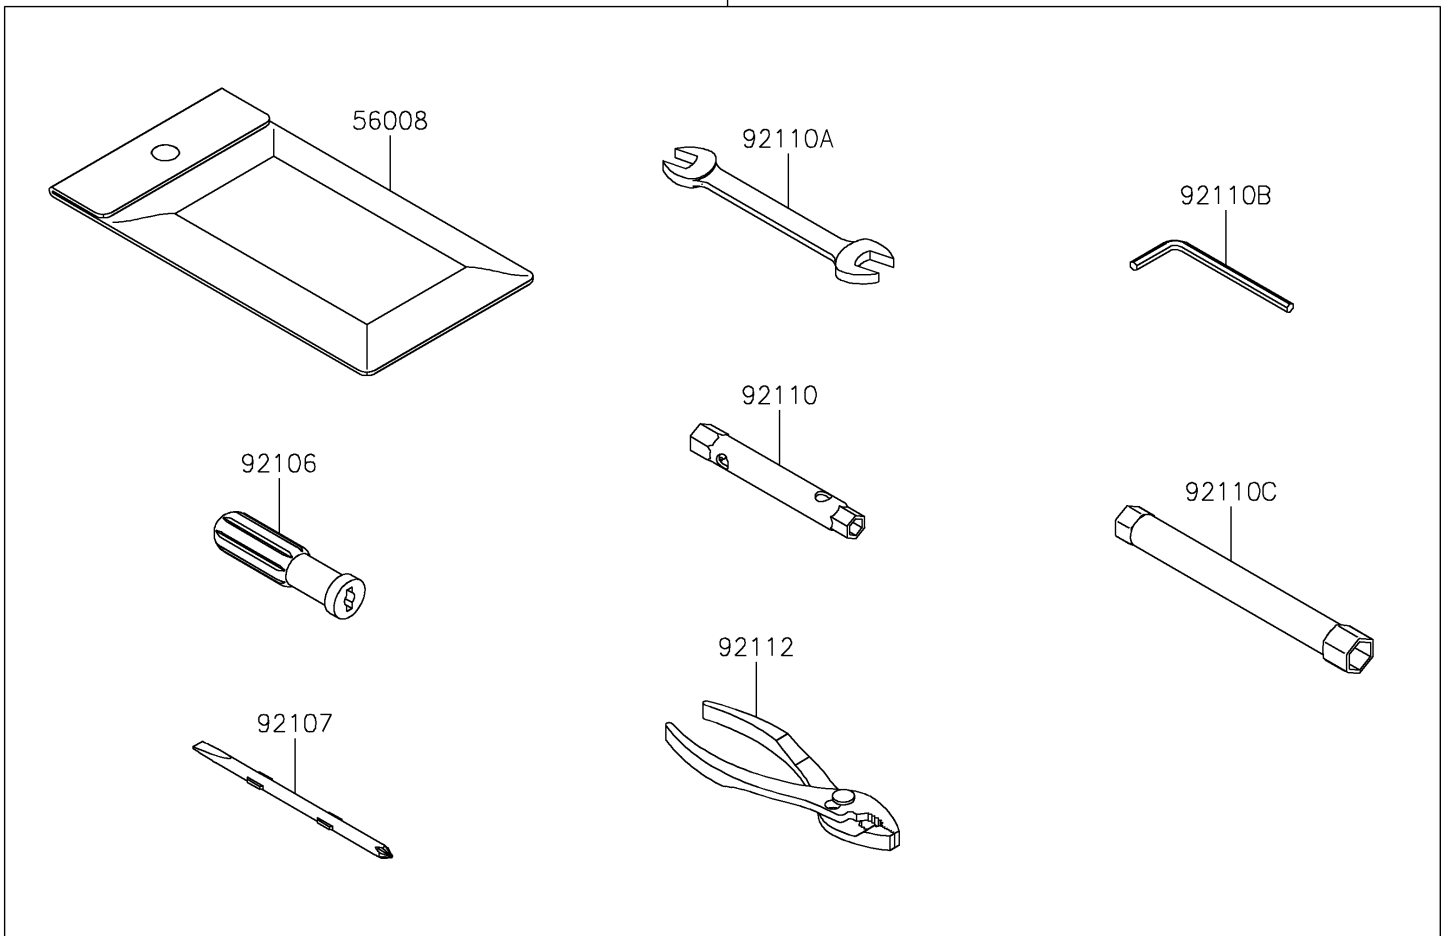

2025 KLR650

PARTS DIAGRAM

Owner's Tools

F2810

56007

2025 KLR650

PARTS LIST

Owner's Tools

Kawasaki

Let the Good Times Roll®

ITEM NAME

PART NUMBER

QUANTITY
