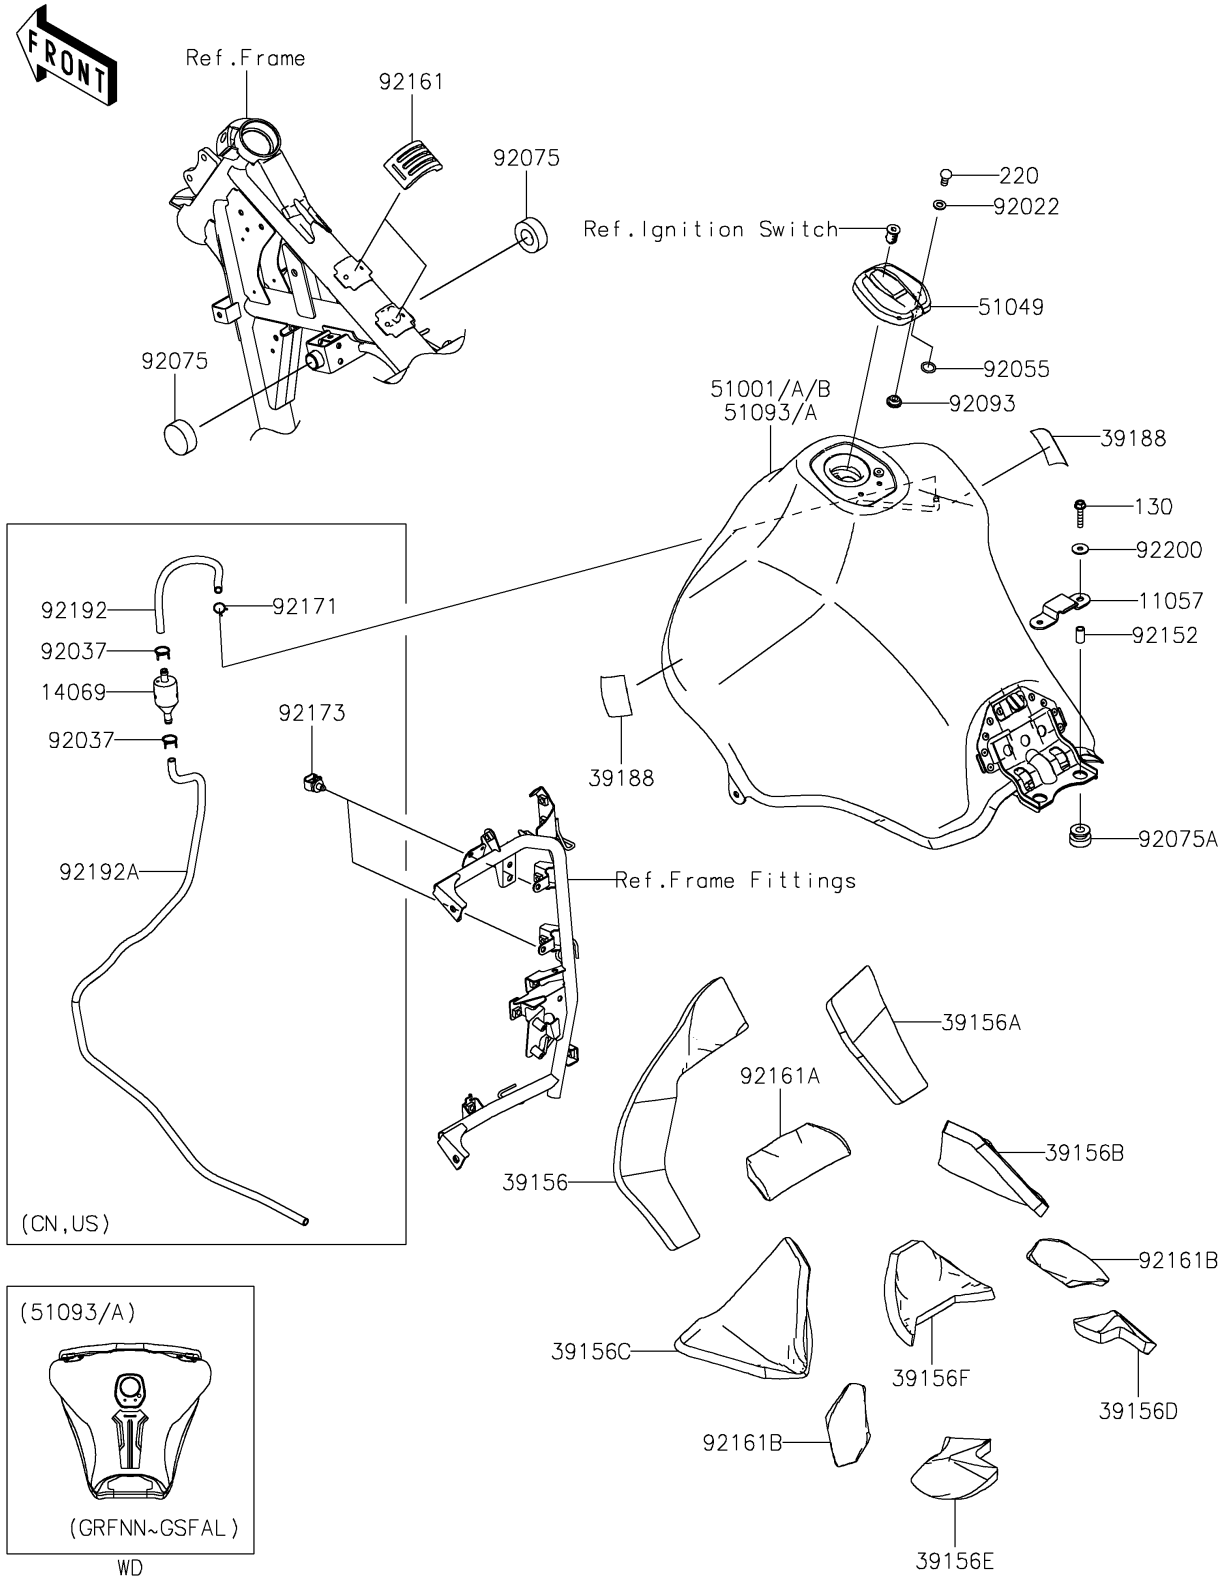

2024 KLR650

PARTS DIAGRAM

Fuel Tank

F2410

2024 KLR650

PARTS LIST

Fuel Tank

Kawasaki

Let the Good Times Roll®

ITEM NAME

PART NUMBER

QUANTITY
