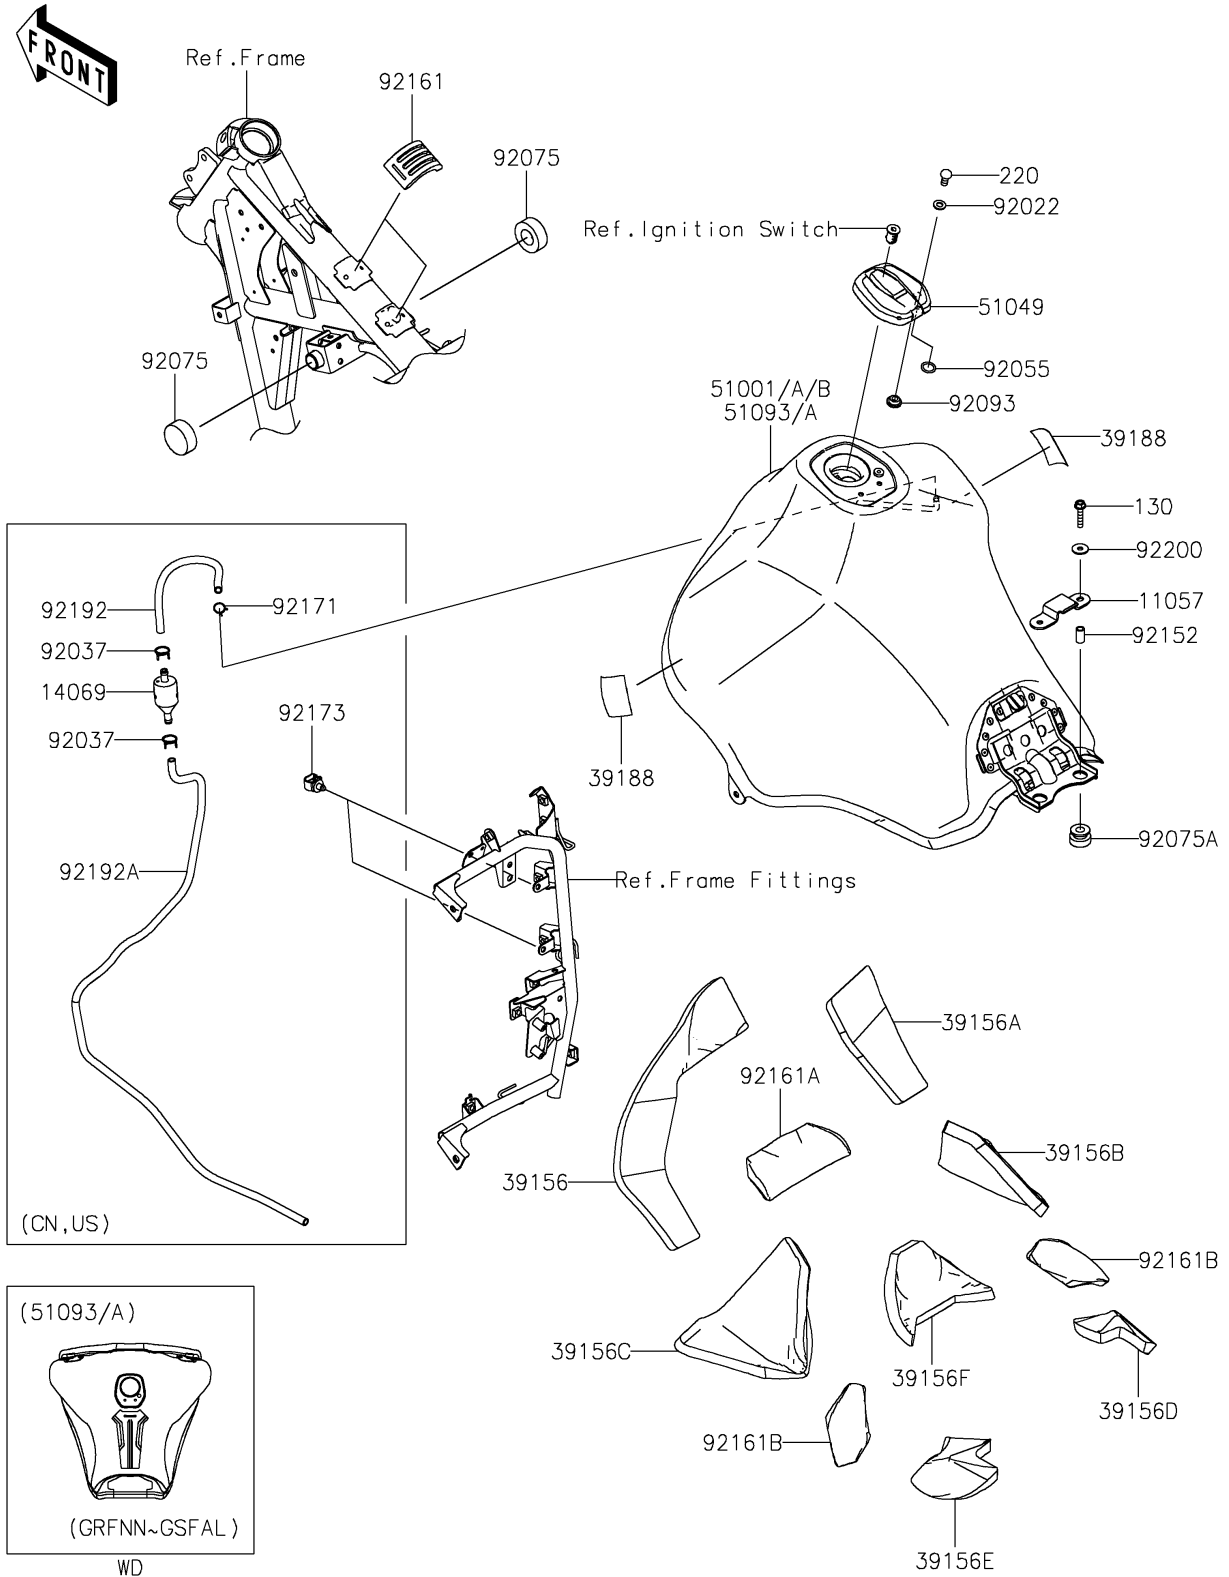

2025 KLR650

PARTS DIAGRAM

Fuel Tank

F2410

2025 KLR650

PARTS LIST

Fuel Tank

Kawasaki

Let the Good Times Roll®

ITEM NAME

PART NUMBER

QUANTITY
