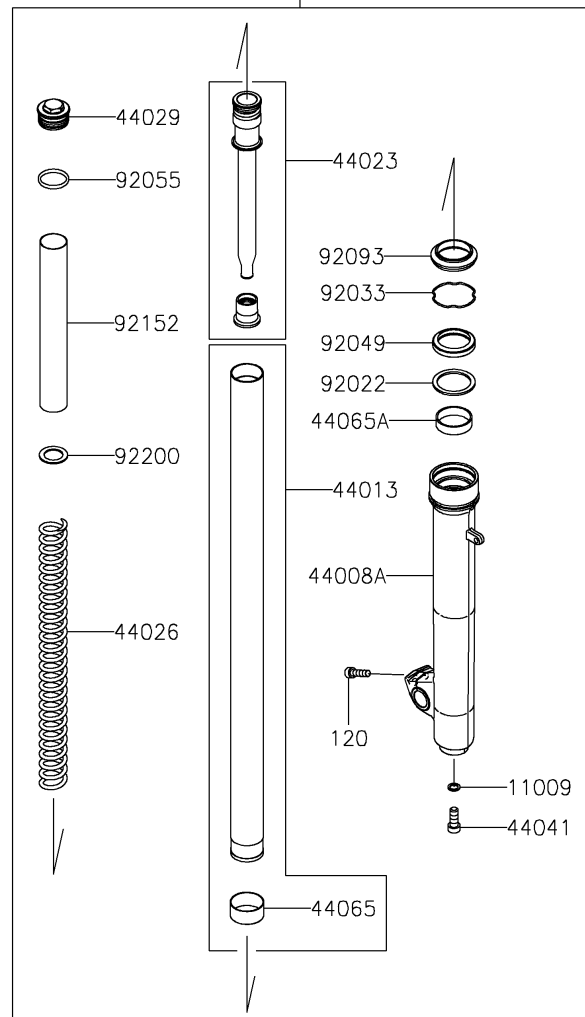

2024 KLR650

PARTS DIAGRAM

Front Fork

F2340

2024 KLR650

PARTS LIST

Front Fork

Kawasaki

Let the Good Times Roll®

ITEM NAME

PART NUMBER

QUANTITY
