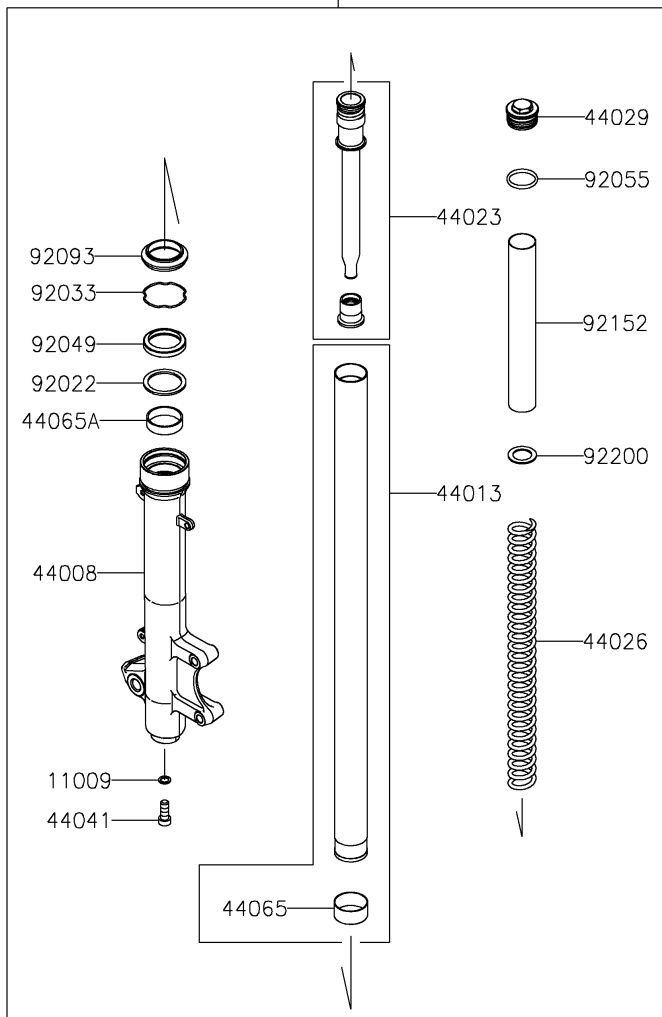

2024 KLR650

PARTS DIAGRAM

Front Fork

F2340

2024 KLR650

PARTS LIST

Front Fork

Kawasaki

Let the Good Times Roll®

ITEM NAME

PART NUMBER

QUANTITY
