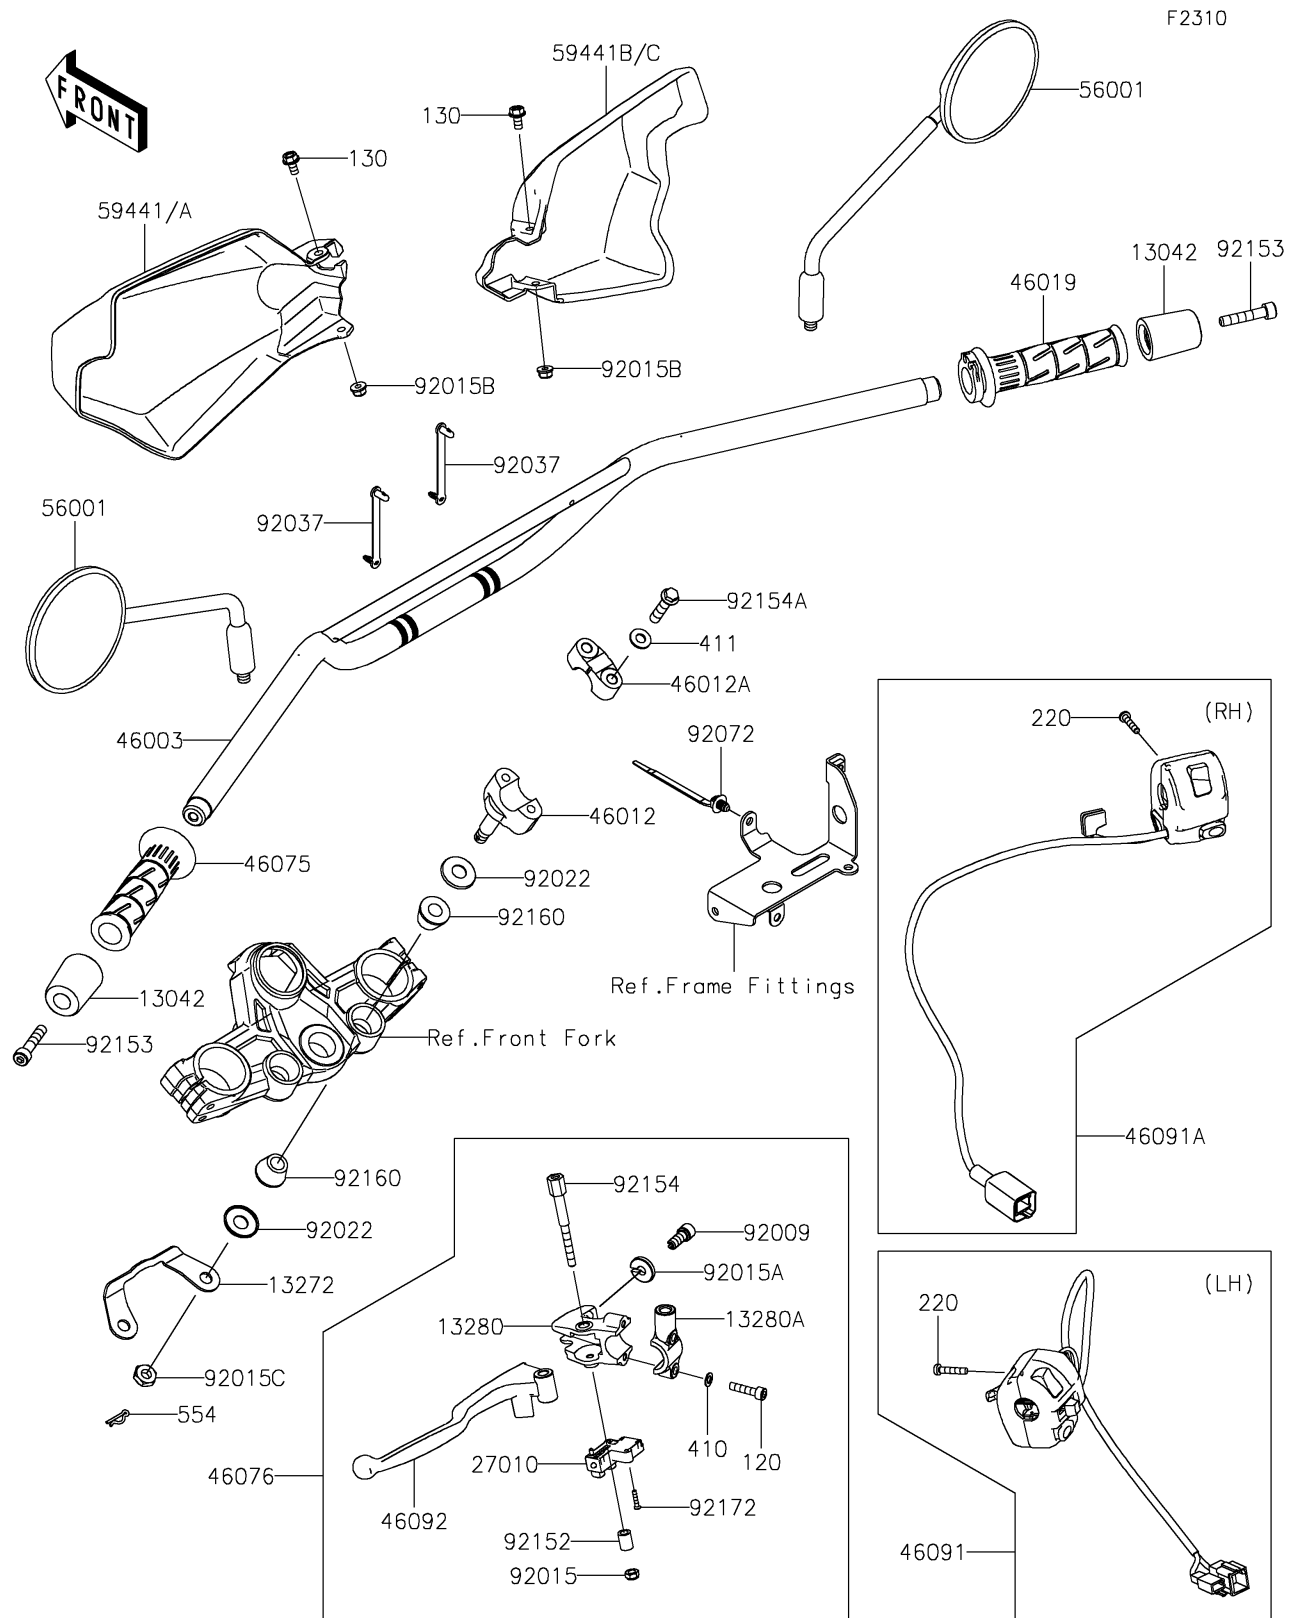

2025 KLR650

PARTS DIAGRAM

Handlebar

2025 KLR650

PARTS LIST

Handlebar

Kawasaki

Let the Good Times Roll®

ITEM NAME

PART NUMBER

QUANTITY
