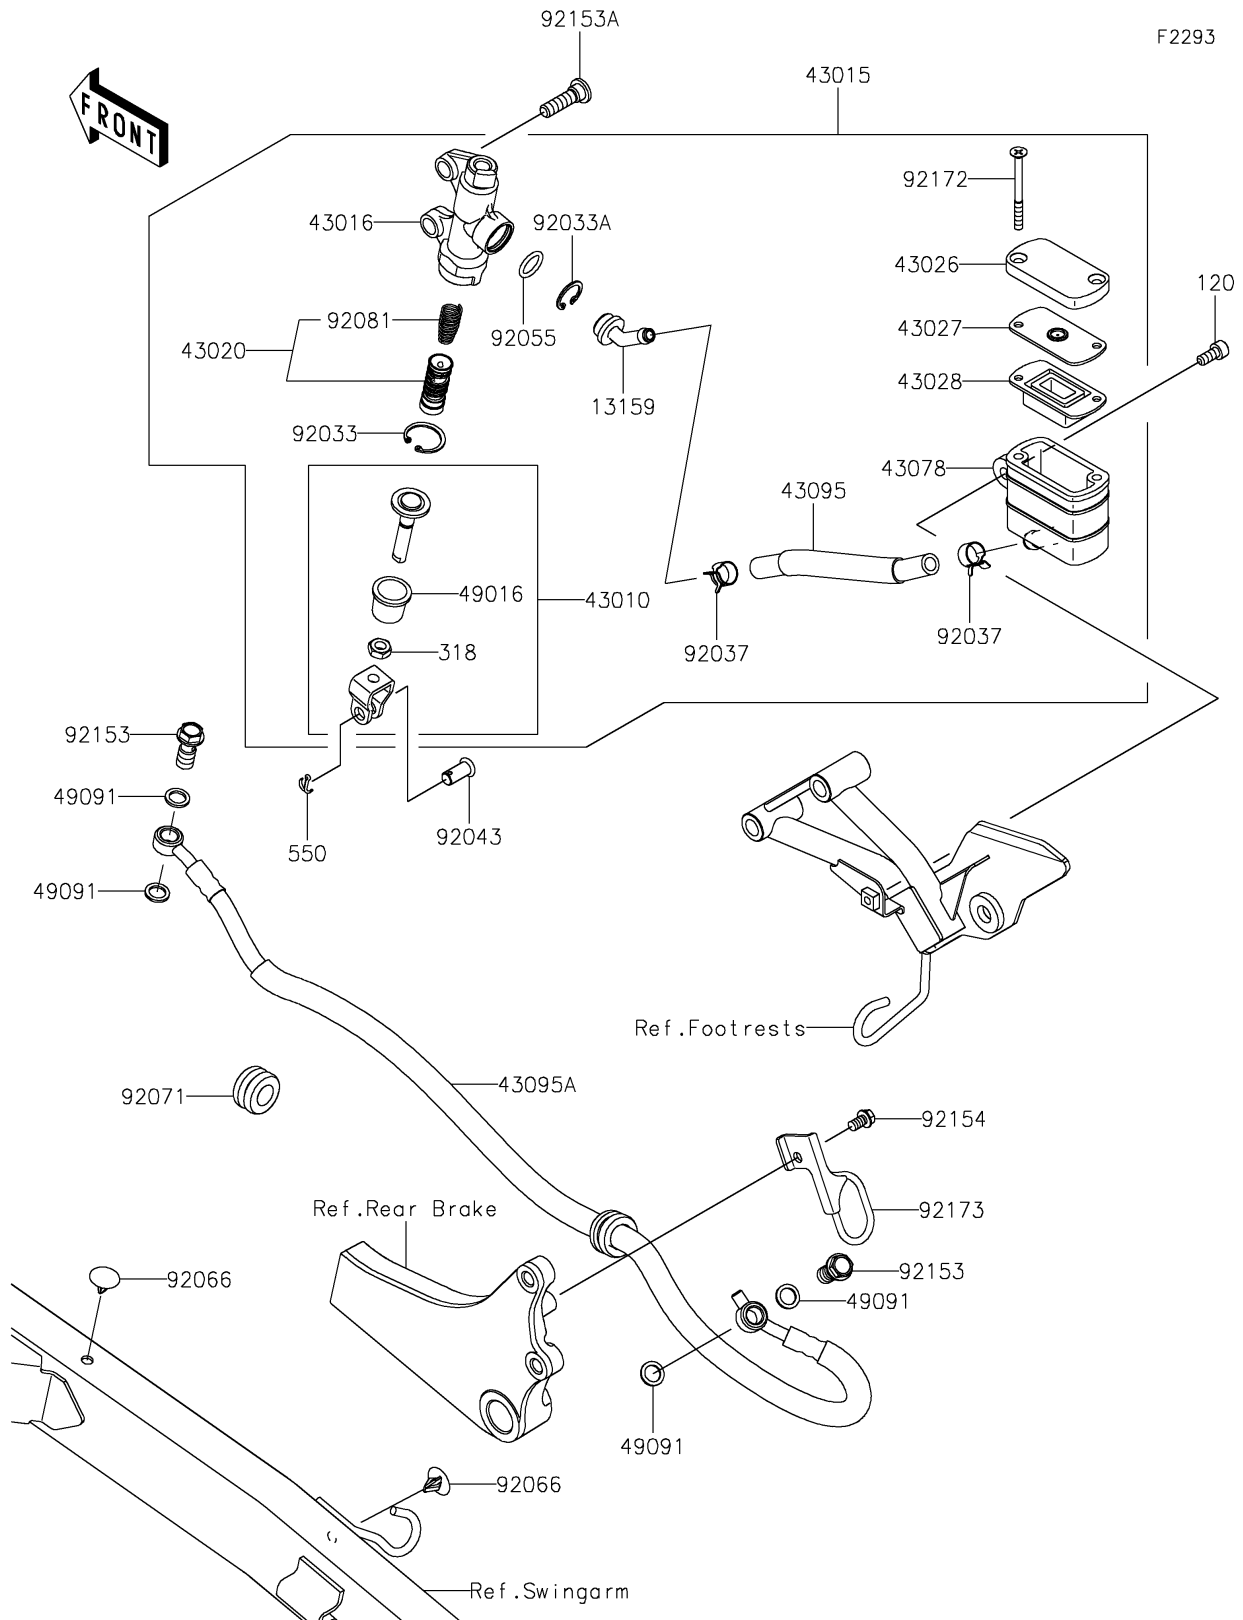

2024 KLR650

PARTS DIAGRAM

Rear Master Cylinder

2024 KLR650

PARTS LIST

Rear Master Cylinder

ITEM NAME

PART NUMBER

QUANTITY
