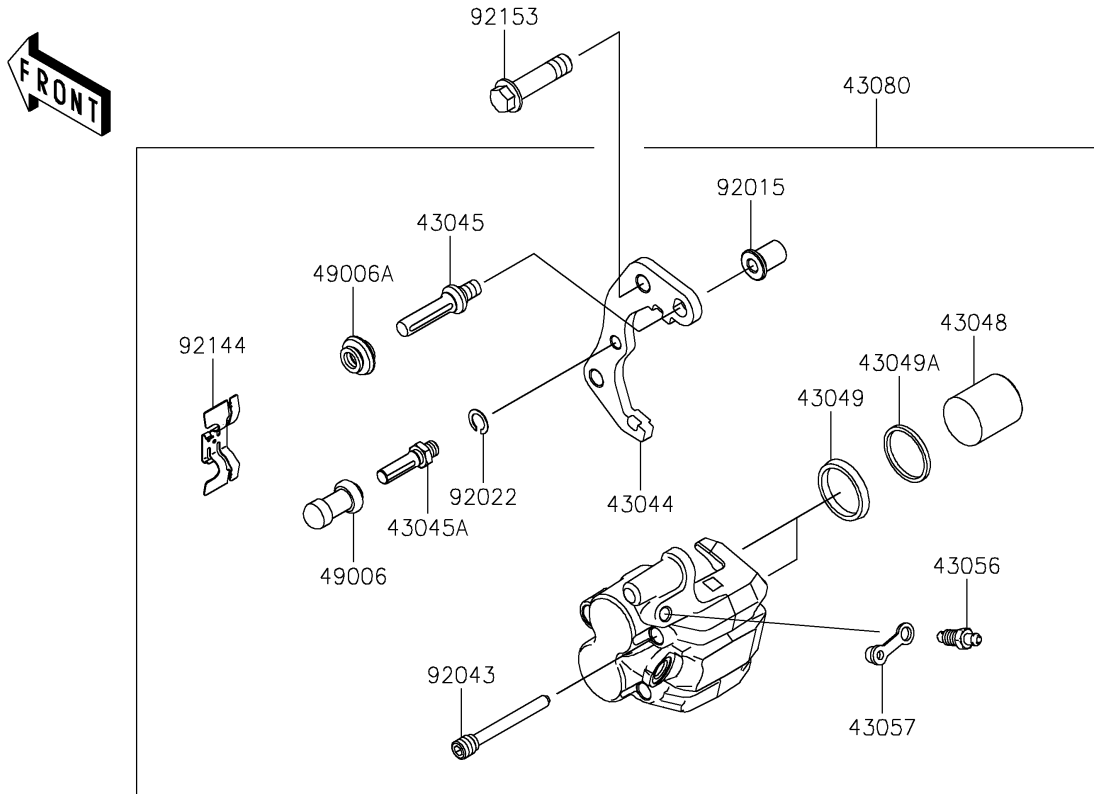

2025 KLR650

PARTS DIAGRAM

Front Brake

F2292

2025 KLR650

PARTS LIST

Front Brake

Kawasaki

Let the Good Times Roll®

ITEM NAME

PART NUMBER

QUANTITY
