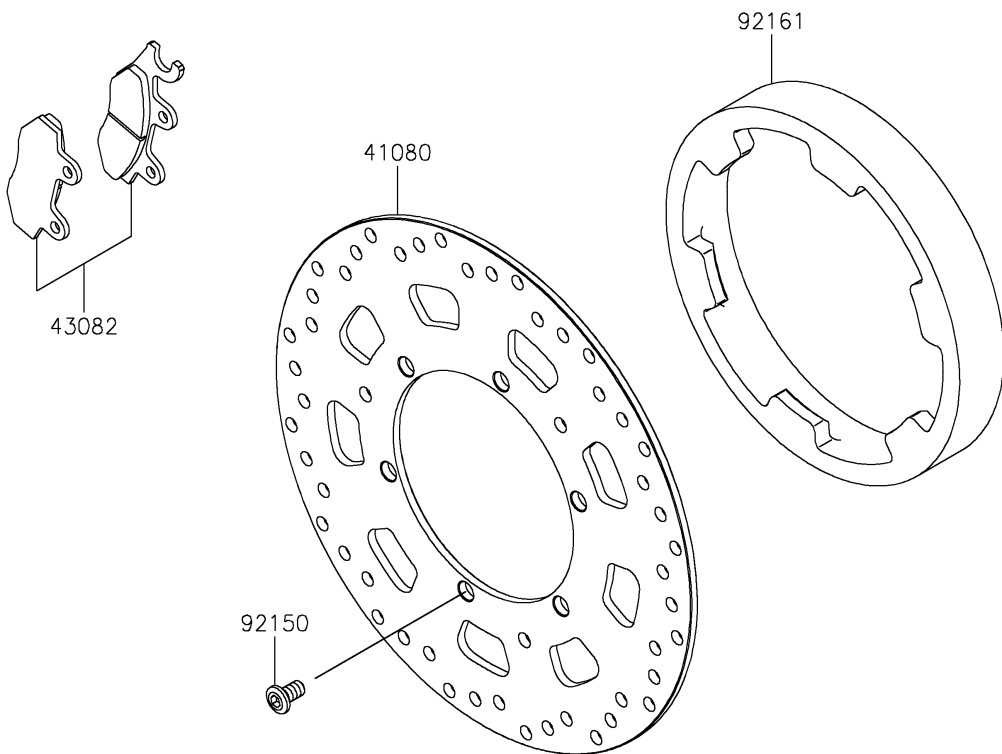

2025 KLR650

PARTS DIAGRAM

Front Brake

F2292

2025 KLR650

PARTS LIST

Front Brake

Kawasaki

Let the Good Times Roll®

ITEM NAME

PART NUMBER

QUANTITY
