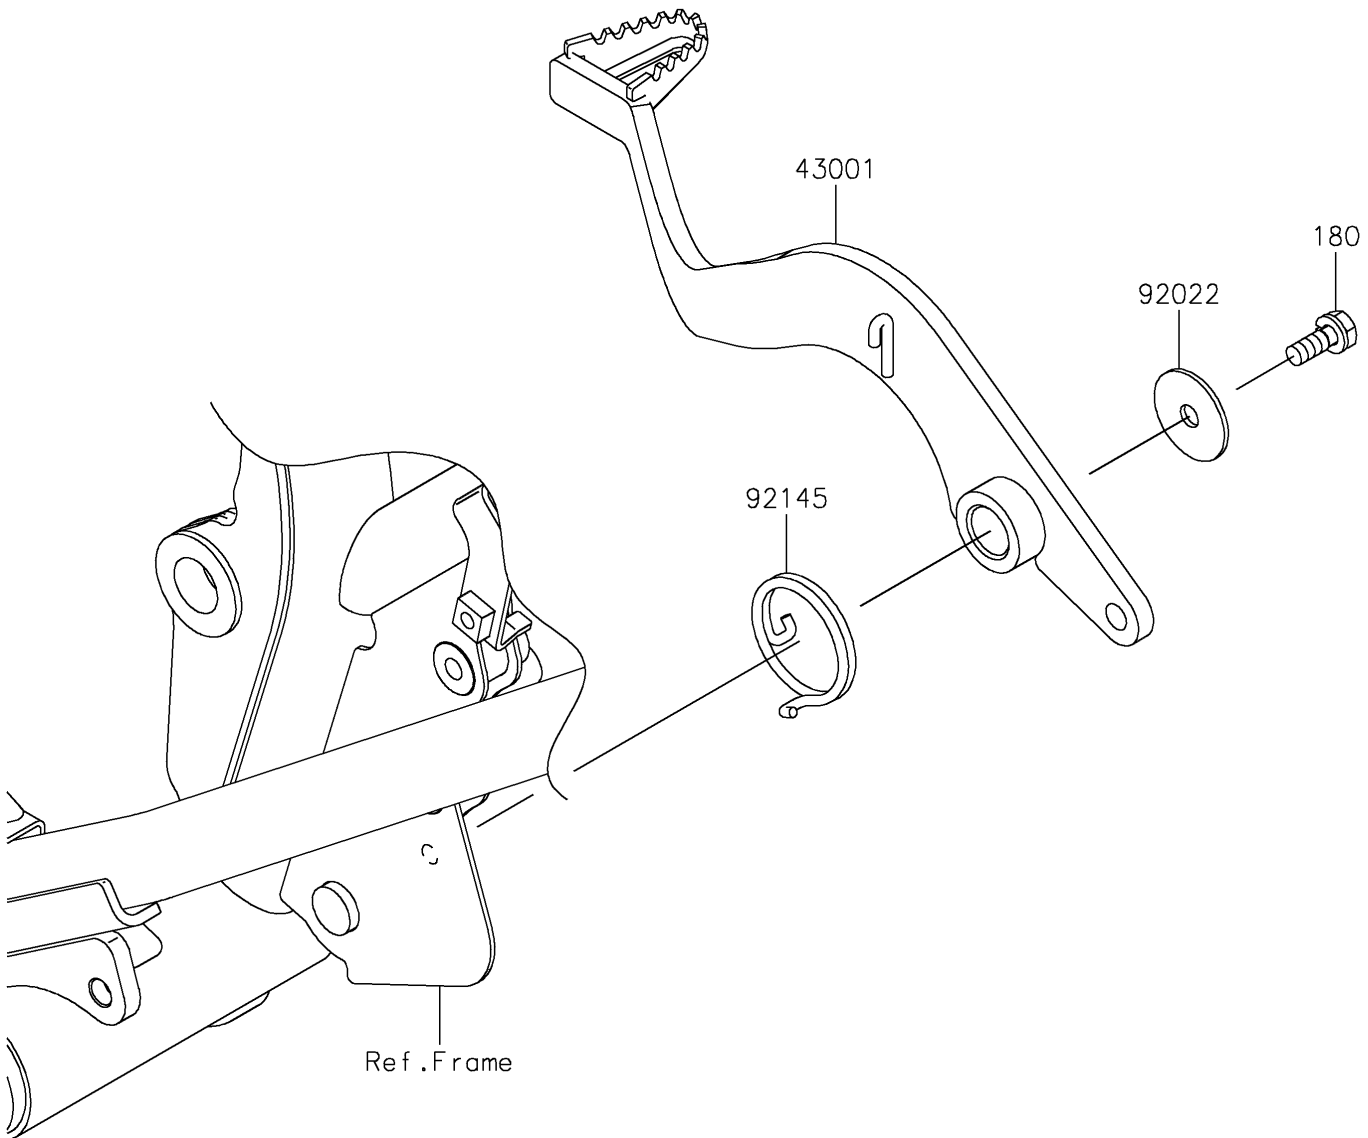

2025 KLR650

PARTS DIAGRAM

Brake Pedal

F2260